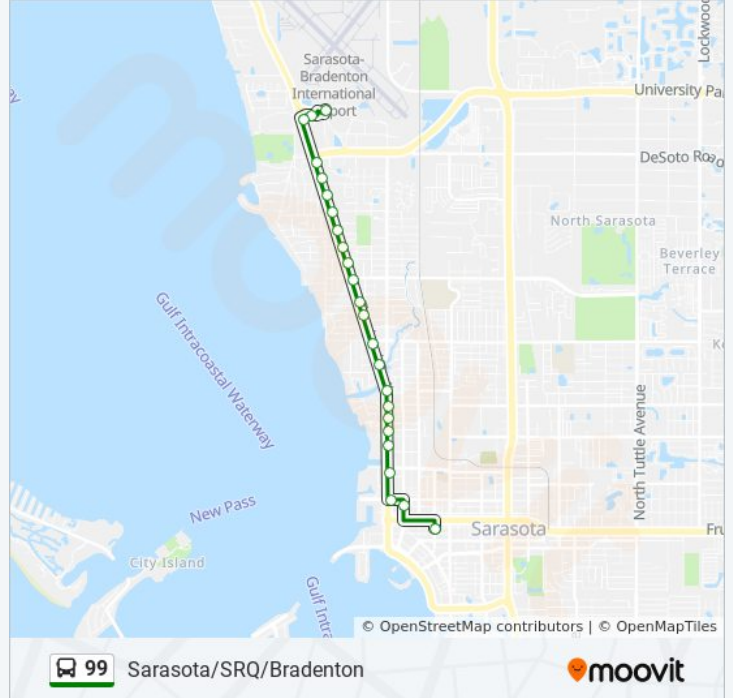

Us 41 @ Highland St

N Tamiami Trl @ Myrtle St

N Tamiami Trl @ 40th St

N Tamiami Trl @ 42nd St

N Tamiami Trl @ 46th St

N Tamiami Trl @ 47th St

N Tamiami Trl @ 47th St

N Tamiami Trl @ Mecca Dr

N Tamiami Trl @ University Pkwy

N Tamiami Trl @ General Spatz Blvd

General Spatz Blvd @ General Dougher Pl

Airport Cir @ Bradenton Connector

99 bus time schedules and route maps are available in an offline PDF at moovitapp.com. Use the [Moovit App](#) to see live bus times, train schedule or subway schedule, and step-by-step directions for all public transit in Sarasota.

[About Moovit](#) · [MaaS Solutions](#) · [Supported Countries](#) · [Mooviter Community](#)

© 2023 Moovit - All Rights Reserved

Check Live Arrival Times