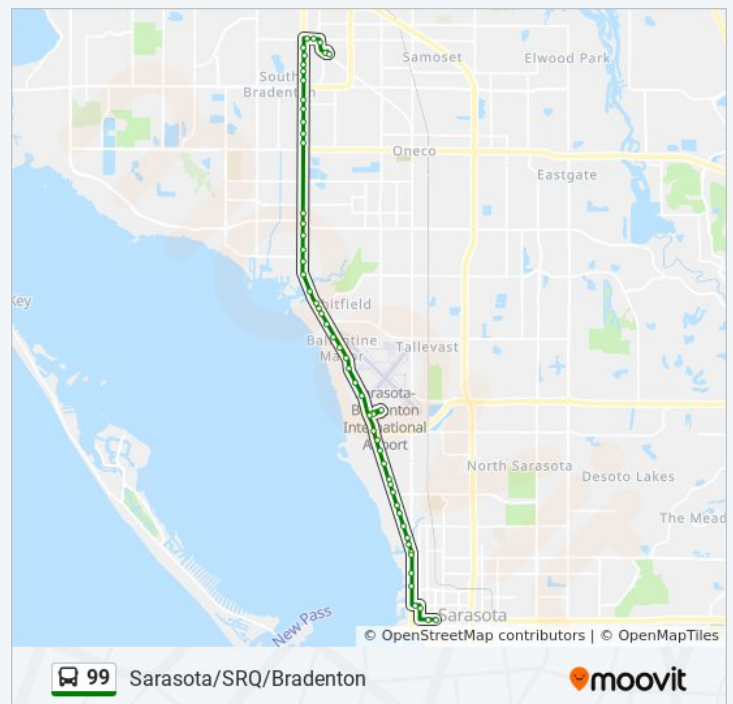

Sunday	Not Operational
Monday	5:15 AM
Tuesday	5:15 AM
Wednesday	5:15 AM
Thursday	5:15 AM
Friday	5:15 AM
Saturday	5:15 AM

99 bus Info

Direction: 301 Blvd W @ 9th St Ext→N Lemon Ave @ 2nd St

Stops: 56

Trip Duration: 36 min

Line Summary:

N Tamiami Trl @ Edwards Dr

General Spaatz Blvd @ General Dougher Pl

Airport Cir @ Bradenton Connector

General Spaatz Blvd @ N Tamiami Trl

N Tamiami Trl @ General Spaatz Blvd

N Tamiami Trl @ Ringling Plz