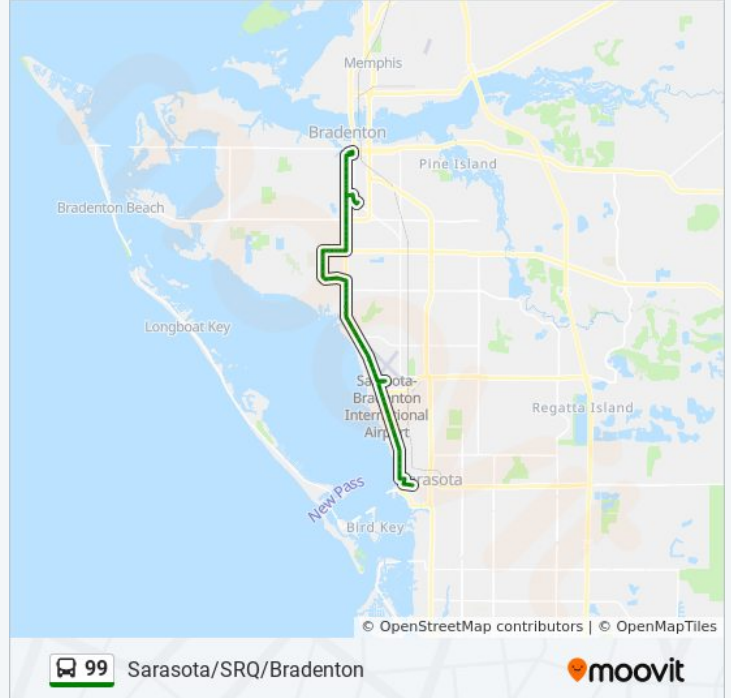

Use the Moovit App to find the closest 99 bus station near you and find out when is the next 99 bus arriving.

Direction: 13th St W @ 6th Ave W→N Lemon Ave @ 2nd St

82 stops

[VIEW LINE SCHEDULE](#)

- 13th St W @ 6th Ave W
- 14th St W @ 9th Ave W
- 14th St W @ 12th Ave W
- 14th St W @ 14th Ave W
- 14th St W @ 17th Ave W
- 14th St W @ 21st Ave W
- 14th St W @ 24th Ave W
- 14th St W @ 26th Ave W
- 14th St W @ 28th Ave W
- 30th Ave W @ 11th St W
- 30th Ave W @ 9th St W
- 9th St W @ 31st Ave W
- 301 Blvd W @ 9th St Ext
- 301 Blvd W @ 9th St Ext
- 9th St W @ 31st Ave W
- 30th Ave W @ 10th St W
- 30th Ave W @ 14th St W
- 14th St W @ 33rd Ave W
- 14th St W @ 35th Ave W

99 bus Info

Direction: 13th St W @ 6th Ave W→N Lemon Ave @ 2nd St

Stops: 82

Trip Duration: 63 min

Line Summary:

14th St W @ 37th Ave W
14th St W @ 38th Ave W
14th St W @ Cortez Rd W
14th St W @ 45th Ave Cir W
14th St W @ Eagle Creek Village
14th St W @ 49th Ave Dr W
14th St W @ J St
14th St W @ 53rd Ave W
53rd Ave W @ 16th St W
53rd Ave W @ 17th St W
53rd Ave W @ 20th St W
53rd Ave W @ 23rd St W
53rd Ave W @ 26th St W
26th St W @ 53rd Ave W
26th St W @ 55th Ave W
26th St W @ 56th Ave W
26th St W @ 60th Ave W
60th Ave W @ Sunset Dr
60th Ave W @ Hopkins Dr N
60th Ave W @ Lilli Way
60th Ave W @ Arlene Way
60th Ave W @ 14th St W
14th St W @ Bayshore Gardens Pkwy
14th St W @ 63rd Ave W
14th St W @ Palm Ln S
14th St W @ 66th Ave W
14th St W @ Florida Blvd
14th St W @ 69th Ave W
N Tamiami Trl @ Montgomery Ave
N Tamiami Trl @ Pearl Ave N
N Tamiami Trl @ Pearl Ave
N Tamiami Trl @ Whitfield Ave
N Tamiami Trl @ Gaines Ave