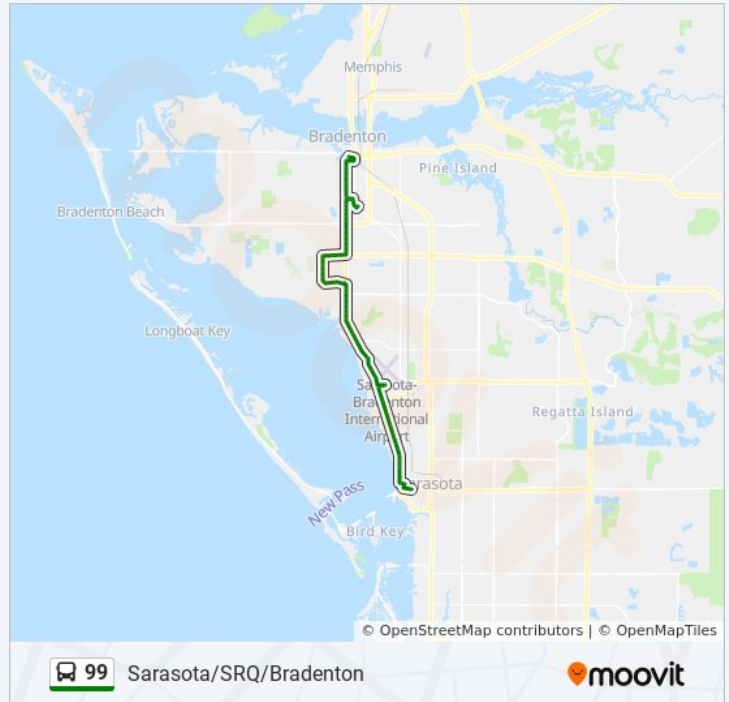

N Tamiami Trl @ 10th St

N Tamiami Trl @ 11th St

N Tamiami Trl @ 13th St

N Tamiami Trl @ 15th St

N Tamiami Trl @ 17th St

N Tamiami Trl @ Panama Dr

N Tamiami Trl @ Old Bradenton Rd

N Tamiami Trl @ Dr Martin Luther King Jr Way

N Tamiami Trl @ Patterson Dr

Us 41 @ Highland St

N Tamiami Trl @ Myrtle St

N Tamiami Trl @ 40th St

N Tamiami Trl @ 42nd St

N Tamiami Trl @ 46th St

N Tamiami Trl @ 47th St

N Tamiami Trl @ 47th St

N Tamiami Trl @ Mecca Dr

N Tamiami Trl @ University Pkwy

N Tamiami Trl @ General Spaatz Blvd

General Spaatz Blvd @ General Dougher Pl

Airport Cir @ Bradenton Connector

N Tamiami Trl @ Edwards Dr

Us 41 @ Opposite Hilton Garden Inn

N Tamiami Trl @ Braden Ave

N Tamiami Trl @ Somerset Dr

N Tamiami Trl

N Tamiami Trl @ Tallevast Rd

N Tamiami Trl @ 10th St

N Tamiami Trl

N Tamiami Trl

N Tamiami Trl

N Tamiami Trl @ 69th Ave W

N Tamiami Trl @ 68th Ave W

Friday 5:15 AM - 7:15 PM

Saturday 5:15 AM - 7:15 PM

99 bus Info

Direction: N Lemon Ave @ 2nd St→13th St W @ 6th Ave W

Stops: 85

Trip Duration: 60 min

Line Summary: