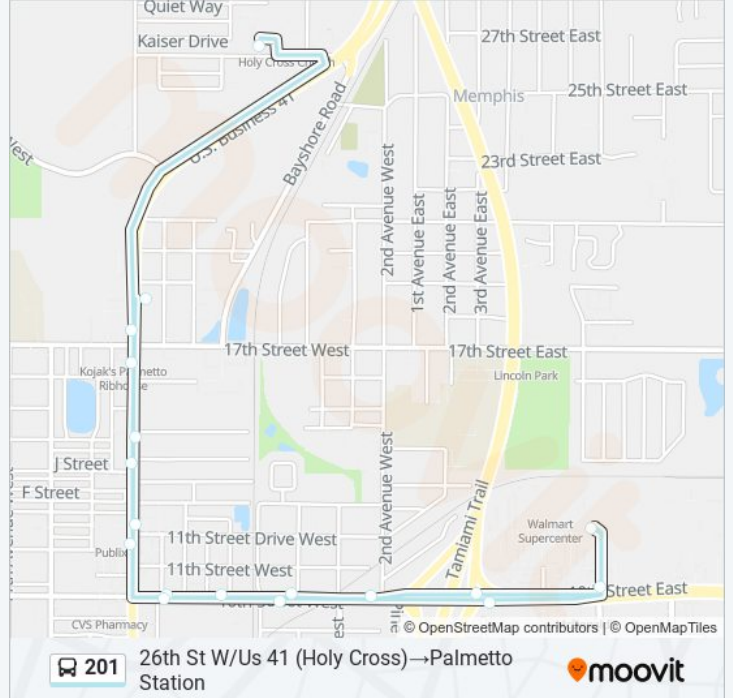

Use the Moovit App to find the closest 201 bus station near you and find out when is the next 201 bus arriving.

Direction: 26th St W/Us 41 (Holy Cross)→Palmetto Station

18 stops

[VIEW LINE SCHEDULE](#)

- 26th St W/Us 41 (Holy Cross)
- 8th Ave W/17th St W Sb
- 8th Ave W/16th St W
- 8th Ave W/13th St W
- 8th Ave W/11th St Dr W
- 10th St W/7th Ave Eb
- 10th St W/5th Ave W
- Us 301/Palmetto Village Shopping Ctr
- Hasko Rd/Walmart Palmetto
- Hasko Rd/Us 301
- Us 301/Us 41 Ramp
- 10th St W/2nd Ave W
- 10th St W/4th Ave W
- 10th St W/5th Ave Dr W
- 10th St W/7th Ave Wb
- 8th Ave W/11th St Dr W
- 8th Ave W/14th St W
- Palmetto Station

201 bus Info

Direction: 26th St W/Us 41 (Holy Cross)→Palmetto Station

Stops: 18

Trip Duration: 15 min

Line Summary:

Direction: Downtown Station→26th St W/Us 41 (Holy Cross)

34 stops

[VIEW LINE SCHEDULE](#)

- Downtown Station
- 9th St W/4th Ave W
- 8th Ave W/Riverside Dr
- 8th Ave W/5th St W (City Hall)
- 8th Ave W/7th St W
- 7th St W/7th Ave W
- 7th St W/5th Ave W (Post Office)
- 7th St W/4th Ave W
- 3rd Ave W/8th St W
- 3rd Ave W/10 St W
- Us 301/Palmetto Village Shopping Ctr
- Us 301/Palm 2nd St
- Haben Blvd/The Courtney
- Haben Blvd/Manatee School For Arts
- Haben Blvd/8th St Cir E
- Us 301/9th Ave E
- Hasko Rd/Walmart Palmetto
- Hasko Rd/Us 301

201 bus Info

Direction: Downtown Station→26th St W/Us 41 (Holy Cross)

Stops: 34

Trip Duration: 50 min

Line Summary:

Us 301/Us 41 Ramp

10th St W/2nd Ave W

10th St W/4th Ave W