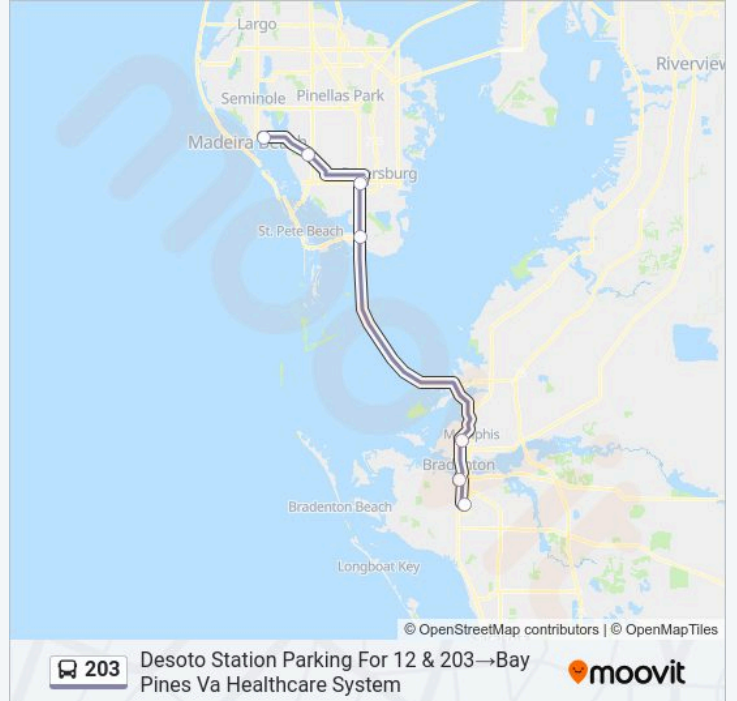

**Direction: Desoto Station Parking For 12 & 203→Bay Pines Va Healthcare System**

8 stops

[VIEW LINE SCHEDULE](#)

Desoto Station Parking For 12 &amp; 203

Downtown Station

Palmetto Station

34th St S/54th Ave S

34th St S Nb/1st Av S

Psta Grand Central Station

68th St N/Tyrone Blvd Nb

Bay Pines Va Healthcare System

**203 bus Time Schedule**

Desoto Station Parking For 12 &amp; 203→Bay Pines Va Healthcare System Route Timetable:

Monday	9:10 AM-2:10 PM
Tuesday	9:10 AM-2:10 PM
Wednesday	9:10 AM-2:10 PM
Thursday	9:10 AM-2:10 PM
Friday	9:10 AM-2:10 PM
Saturday	Not Operational
Sunday	Not Operational

**203 bus Info****Direction:** Desoto Station Parking For 12 & 203→Bay Pines Va Healthcare System**Stops:** 8**Trip Duration:** 73 min**Line Summary:**

**Direction: Bay Pines Va Healthcare System→Desoto Station Parking For 12 & 203**

7 stops

[VIEW LINE SCHEDULE](#)

Bay Pines Va Healthcare System

68th St S/Tyrone Blvd Sb

Psta Grand Central Station

34th St S/50th Ave S