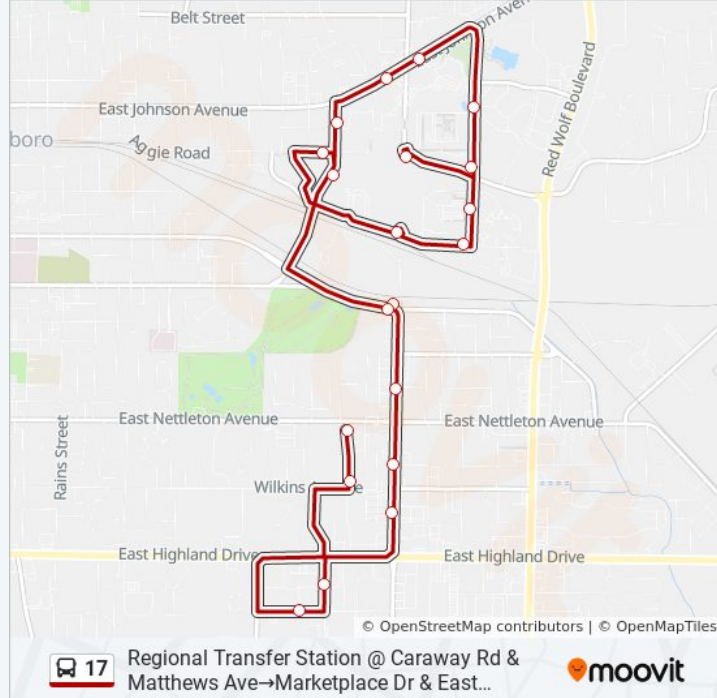

Bernard St @ Shoe Carnival

Grant Ave @ Walmart

Marketplace Dr & Wilkins Ave

Marketplace Dr & East Nettleton Ave

17 bus time schedules and route maps are available in an offline PDF at moovitapp.com. Use the [Moovit App](#) to see live bus times, train schedule or subway schedule, and step-by-step directions for all public transit in Jonesboro.

[About Moovit](#) · [MaaS Solutions](#) · [Supported Countries](#) · [Mooviter Community](#)

© 2024 Moovit - All Rights Reserved

Check Live Arrival Times