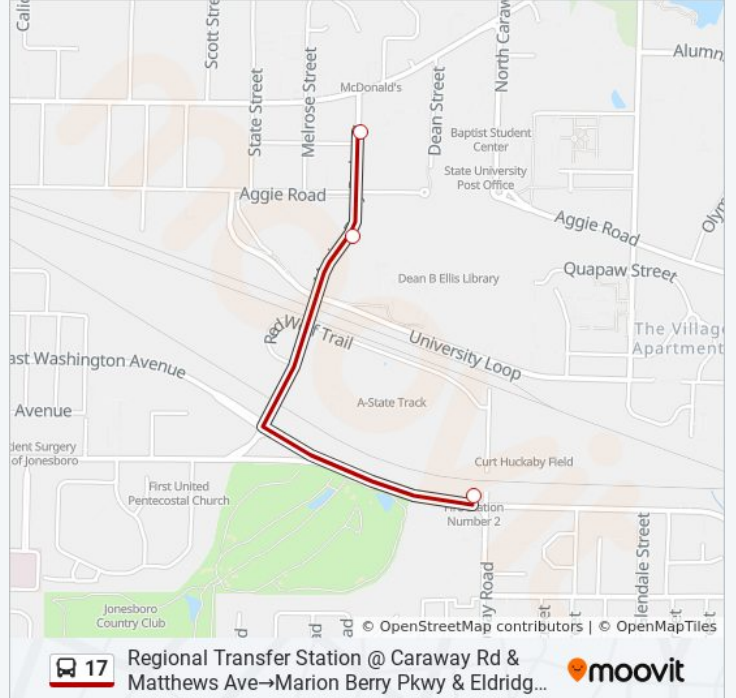

3 stops

[VIEW LINE SCHEDULE](#)

Regional Transfer Station @ Caraway Rd & Matthews Ave

Marion Berry Pkwy @ H.P.E.S.S.

Marion Berry Pkwy & Eldridge St

17 bus Time Schedule

Regional Transfer Station @ Caraway Rd & Matthews Ave→Marion Berry Pkwy & Eldridge St
Route Timetable:

Sunday	Not Operational
Monday	6:18 PM
Tuesday	6:18 PM
Wednesday	6:18 PM
Thursday	6:18 PM
Friday	6:18 PM
Saturday	Not Operational

17 bus Info

Direction: Regional Transfer Station @ Caraway Rd & Matthews Ave→Marion Berry Pkwy & Eldridge St

Stops: 3

Trip Duration: 4 min

Line Summary:

Direction: Regional Transfer Station @ Caraway Rd & Matthews Ave → Marketplace Dr & East Nettleton Ave

20 stops

[VIEW LINE SCHEDULE](#)

Regional Transfer Station @ Caraway Rd & Matthews Ave

17 bus Info

Direction: Regional Transfer Station @ Caraway Rd & Matthews Ave → Marketplace Dr & East Nettleton Ave

Stops: 20

Trip Duration: 23 min

Line Summary:

Bernard St @ Shoe Carnival

Grant Ave @ Walmart