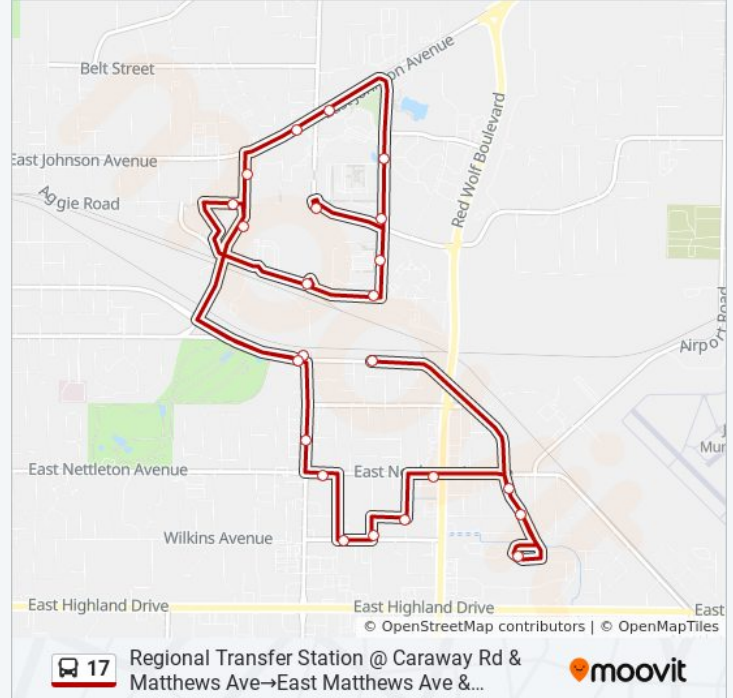

17 bus Info
Direction: Regional Transfer Station @ Caraway Rd & Matthews Ave→East Matthews Ave & Glendale
Stops: 23
Trip Duration: 25 min
Line Summary:

Creek Dr @ Walmart Marketplace

East Nettleton Ave & Red Wolf Blvd

East Matthews Ave & Kingsbury St

Turtle Creek Mall - East Food Court

East Matthews Ave @ Nettleton Ave

East Matthews Ave & Glendale

Direction: Regional Transfer Station @ Caraway Rd & Matthews Ave→Marion Berry Pkwy & Eldridge St

Stops: 3

Trip Duration: 4 min

Line Summary:

Direction: Regional Transfer Station @ Caraway Rd & Matthews Ave → Marketplace Dr & East Nettleton Ave

20 stops

[VIEW LINE SCHEDULE](#)

Regional Transfer Station @ Caraway Rd & Matthews Ave

17 bus Info

Direction: Regional Transfer Station @ Caraway Rd & Matthews Ave → Marketplace Dr & East Nettleton Ave

Stops: 20

Trip Duration: 23 min

Line Summary:

Bernard St @ Shoe Carnival

Grant Ave @ Walmart