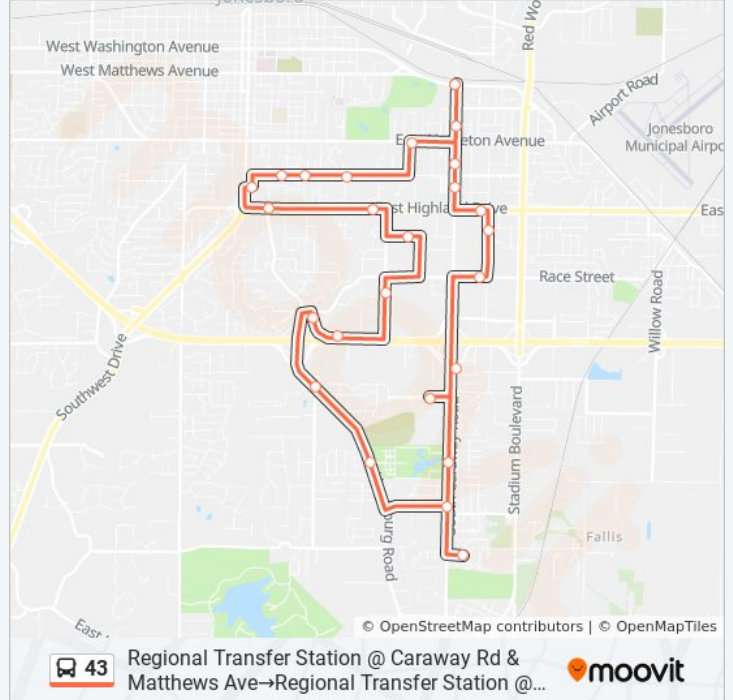

25 stops

[VIEW LINE SCHEDULE](#)

Regional Transfer Station @ Caraway Rd & Matthews Ave

South Caraway Rd @ Caraway Plaza Shopping Center

South Caraway Rd @ Goodwill

South Caraway Rd @ Kroger Marketplace

Highland Dr @ Western Sizzlin

Wilkins Ave & Rains St

Wilkins Ave @ St Bernards Village

Wilkins Ave & Macarthur Park

Franklin St & East Nettleton Ave

Direction: Regional Transfer Station @ Caraway Rd & Matthews Ave→Regional Transfer Station @ Caraway Rd & Matthews Ave

Stops: 26

Trip Duration: 36 min

Line Summary:

Browns Ln Access Rd @ Dhs Office

Browns Ln @ Mid South Health Systems

Grant Ave @ Walmart

Highland Dr @ Iberia Bank

Highland Dr @ Advance Auto Parts

South Church St & Campus St

Wilkins Ave & Rains St

Wilkins Ave @ St Bernards Village

Wilkins Ave & Macarthur Park

Franklin St & East Nettleton Ave

Regional Transfer Station @ Caraway Rd & Matthews Ave

43 bus time schedules and route maps are available in an offline PDF at moovitapp.com. Use the [Moovit App](#) to see live bus times, train schedule or subway schedule, and step-by-step directions for all public transit in Jonesboro.