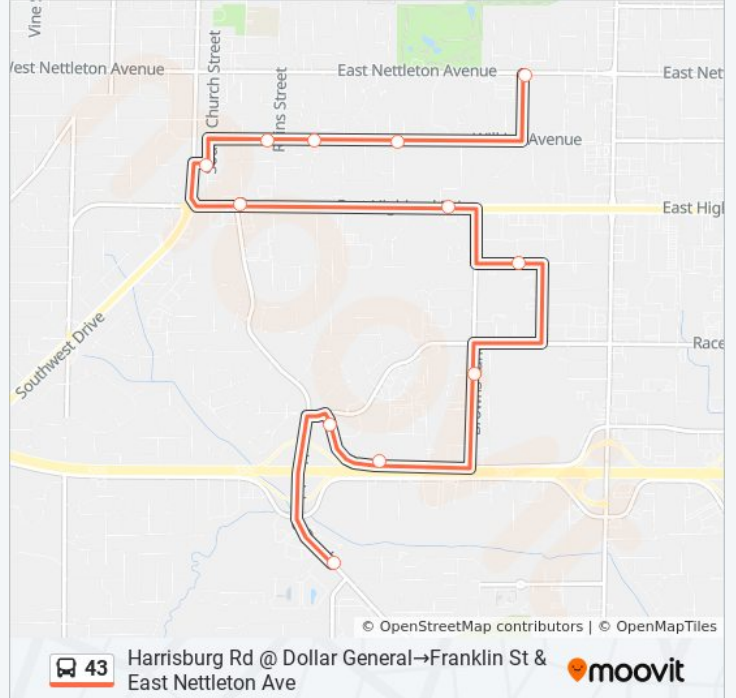

- Harrisburg Rd @ Dollar General
- Browns Ln Access Rd @ Burger King
- Browns Ln Access Rd @ Dhs Office
- Browns Ln @ Mid South Health Systems
- Grant Ave @ Walmart
- Highland Dr @ Iberia Bank
- Highland Dr @ Advance Auto Parts
- South Church St & Campus St
- Wilkins Ave & Rains St
- Wilkins Ave @ St Bernards Village
- Wilkins Ave & Macarthur Park
- Franklin St & East Nettleton Ave

43 bus Info

Direction: Harrisburg Rd @ Dollar General→Franklin St & East Nettleton Ave
Stops: 12
Trip Duration: 15 min
Line Summary:

Direction: Regional Transfer Station @ Caraway Rd & Matthews Ave→Franklin St & East Nettleton Ave

25 stops

[VIEW LINE SCHEDULE](#)

Regional Transfer Station @ Caraway Rd & Matthews Ave

South Caraway Rd @ Caraway Plaza Shopping Center

South Caraway Rd @ Goodwill

South Caraway Rd @ Kroger Marketplace

Highland Dr @ Western Sizzlin

Stops: 26

Trip Duration: 36 min

Line Summary:

Browns Ln Access Rd @ Dhs Office

Browns Ln @ Mid South Health Systems

Grant Ave @ Walmart

Highland Dr @ Iberia Bank

Highland Dr @ Advance Auto Parts