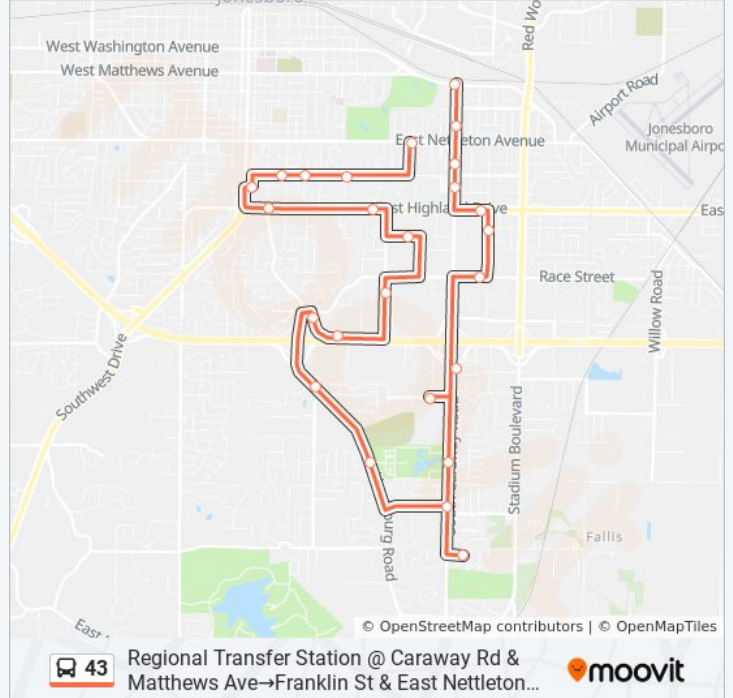

25 stops

[VIEW LINE SCHEDULE](#)

Regional Transfer Station @ Caraway Rd & Matthews Ave

South Caraway Rd @ Caraway Plaza Shopping Center

South Caraway Rd @ Goodwill

South Caraway Rd @ Kroger Marketplace

Highland Dr @ Western Sizzlin

Stops: 25

Trip Duration: 33 min

Line Summary:

Browns Ln @ Mid South Health Systems

Grant Ave @ Walmart

Highland Dr @ Iberia Bank

Highland Dr @ Advance Auto Parts

South Church St & Campus St

Wilkins Ave & Rains St

Wilkins Ave @ St Bernards Village

Wilkins Ave & Macarthur Park

Franklin St & East Nettleton Ave

Direction: Regional Transfer Station @ Caraway Rd & Matthews Ave→Regional Transfer Station @ Caraway Rd & Matthews Ave

26 stops

[VIEW LINE SCHEDULE](#)

Regional Transfer Station @ Caraway Rd & Matthews Ave

South Caraway Rd @ Caraway Plaza Shopping Center

South Caraway Rd @ Goodwill

South Caraway Rd @ Kroger Marketplace

Highland Dr @ Western Sizzlin