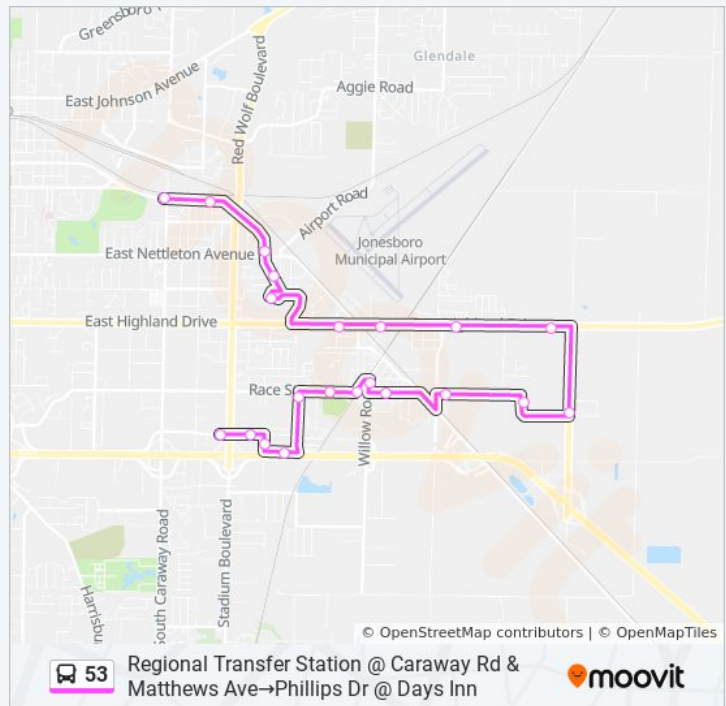

Commerce Dr & Krueger Dr

Krueger Dr @ A-State Newport

Krueger Dr & Industrial Dr

Race St & High St @ Nettleton High School

Willow Rd & Manila St

Clark St & Thorn St

Race St @ Allen Park Community Center

Richardson Dr & Race St

Access Rd @ Fairfield Inn

Middlefield Dr @ St Elizabeth's Place

Apache Dr & Red Wolf Blvd

Phillips Dr @ Days Inn

Line Summary:

53 bus time schedules and route maps are available in an offline PDF at moovitapp.com. Use the [Moovit App](#) to see live bus times, train schedule or subway schedule, and step-by-step directions for all public transit in Jonesboro.

[About Moovit](#) · [MaaS Solutions](#) · [Supported Countries](#) · [Mooviter Community](#)

© 2024 Moovit - All Rights Reserved

Check Live Arrival Times