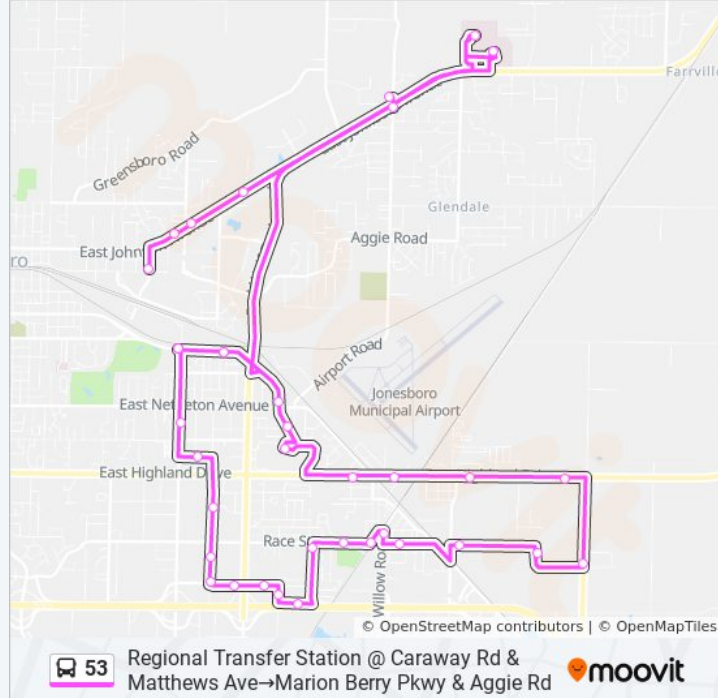

53 bus Info
Direction: Regional Transfer Station @ Caraway Rd & Matthews Ave→Marion Berry Pkwy & Aggie Rd
Stops: 36
Trip Duration: 54 min
Line Summary:

Apache Dr & Red Wolf Blvd

Phillips Dr @ Days Inn

Fair Park Blvd & Phillips Dr

Fair Park Blvd & Diamond Cove

Fair Park Blvd & Parkwood Rd

King St & Stone St

Caraway Rd @ Payless Shoes

Regional Transfer Station @ Caraway Rd & Matthews Ave

East Matthews Ave & Oakdale St

Airport Rd & East Johnson Ave

Direction: Regional Transfer Station @ Caraway Rd & Matthews Ave → Phillips Dr @ Days Inn

21 stops

[VIEW LINE SCHEDULE](#)

Regional Transfer Station @ Caraway Rd & Matthews Ave

East Matthews Ave & Oakdale St

53 bus Info

Direction: Regional Transfer Station @ Caraway Rd & Matthews Ave → Phillips Dr @ Days Inn

Stops: 21

Trip Duration: 26 min

Commerce Dr & Krueger Dr

Krueger Dr @ A-State Newport

Krueger Dr & Industrial Dr