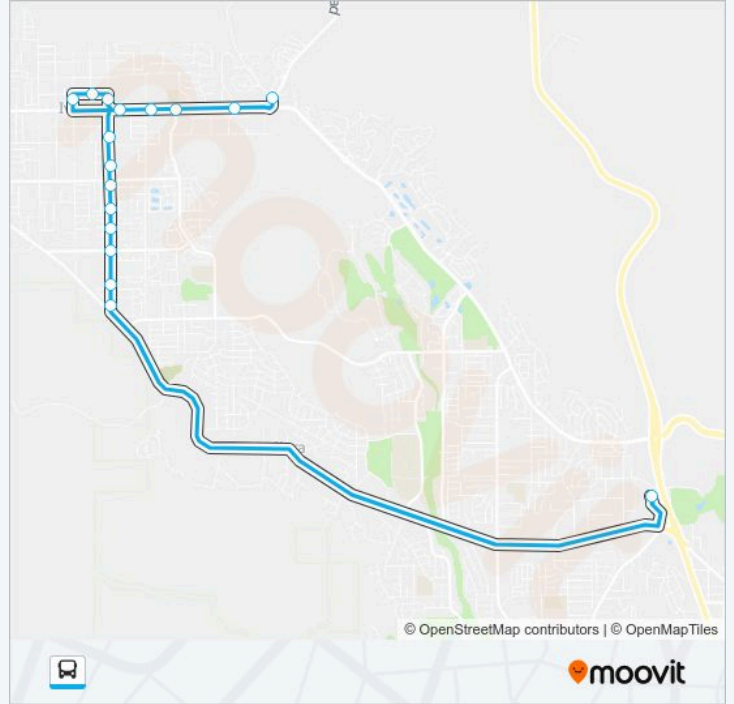

**Direction:**

18 stops

[VIEW LINE SCHEDULE](#)

Sunset Corner

1075 South 200 East

955 South 200 East

795 South 200 East

705 South 200 East

Lightfoot'S Chevron

425 South 200 East

305 South 200 East

Red Mtn Elementary

Veterans Center

85 East 100 North

Ivins City Office

272 East Center St

Park

Vista Elementary

930 East Center

50 North Tuacahn Dr

Tuacahn South Parking Lot

**ROUTE 5 IVINS bus Time Schedule**

Route Timetable:

Monday	5:40 AM-7:00 PM
Tuesday	5:40 AM-7:00 PM
Wednesday	5:40 AM-7:00 PM
Thursday	5:40 AM-7:00 PM
Friday	5:40 AM-7:00 PM
Saturday	5:40 AM-7:00 PM
Sunday	Not Operational

**ROUTE 5 IVINS bus Info**

**Direction:**

**Stops:** 18

**Trip Duration:** 27 min

**Line Summary:**

ROUTE 5 IVINS bus time schedules and route maps are available in an offline PDF at [moovitapp.com](https://moovitapp.com). Use the Moovit App to see live bus times, train schedule or subway schedule, and step-by-step directions for all public transit in St. George.