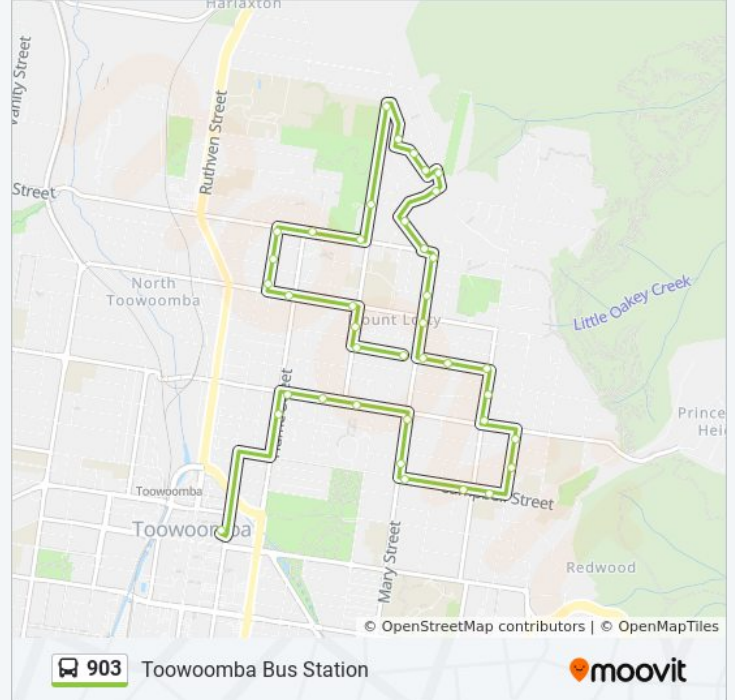

Benjamin St Near North St Hail 'N' Ride

Mary St at Range Street

Mary St at Spieker Street

Mary Street at Jellicoe St

Alford St Near Mary St Hail 'N' Ride

Alford St Near Mary St Hail 'N' Ride

Alford St at Alford East

Mackenzie St Near Rhyde St Hail 'N' Ride

Mackenzie St at Stonehaven Street

Curzon Street at Bridge St

Curzon St Near Dunmore St Hail 'N' Ride

Campbell St Near Mackenzie St Hail 'N' Ride

Campbell St at Hickey Street

Campbell St at Godfrey Street

Mary St Near Warren St Hail 'N' Ride

Mary St at Mary Street Centre

Bridge Street at Southern Queensland Tafe College

Bridge St Near Edward St Hail 'N' Ride

Bridge St at Sir Street

Hume St Near French St Hail 'N' Ride

Toowoomba Bus Station

903 bus time schedules and route maps are available in an offline PDF at moovitapp.com. Use the [Moovit App](#) to see live bus times, train schedule or subway schedule, and step-by-step directions for all public transit in Toowoomba.

[About Moovit](#) • [MaaS Solutions](#) • [Supported Countries](#) • [Mooviter Community](#)

© 2024 Moovit - All Rights Reserved

Check Live Arrival Times