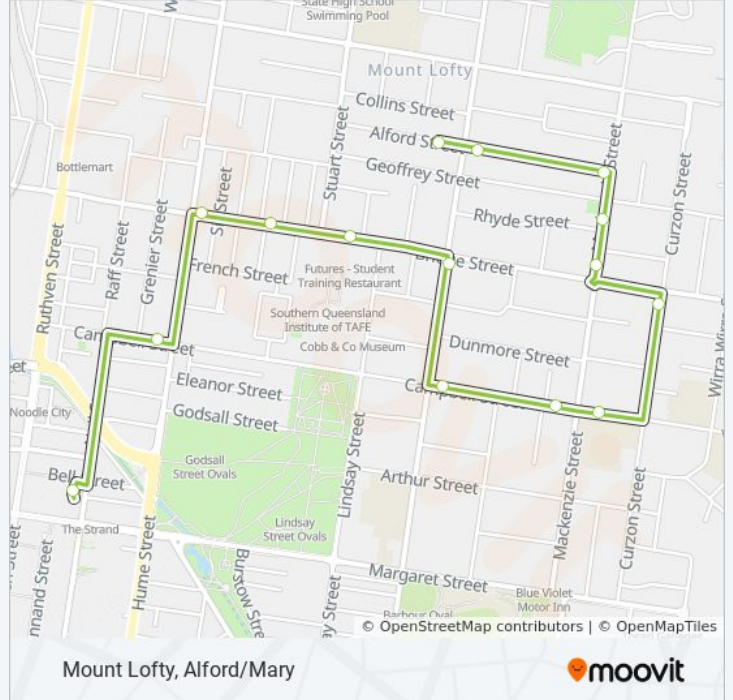

Direction: Toowoomba Bus Station

39 stops

[VIEW LINE SCHEDULE](#)

- Alford Street at Mary Street
- Alford St at Alford West
- Stuart Street at Sidney St
- Jellicoe Street at Stuart St
- Jellicoe St at Kenneth Street
- Wyndham St at Wellsley Street
- Wyndham Street at Chamberlain St
- Wyndham St Near North St Hail 'N' Ride
- North St at Wonga Street
- North Street at Stuart St
- Stuart St at Heritage Oval
- Stuart St at Garvey Street
- Talinga Street at Ure St
- Ross St at Reginald Street
- Ross St Near Alfred St Hail 'N' Ride
- Martini Street at Alfred Street
- Rifle Range Rd Near Martini St Hail 'N' Ride
- Benjamin Street at Rifle Range Road

903 bus Time Schedule

Toowoomba Bus Station Route Timetable:

Sunday	Not Operational
Monday	7:10 AM - 5:31 PM
Tuesday	7:10 AM - 5:31 PM
Wednesday	7:10 AM - 5:31 PM
Thursday	7:10 AM - 5:31 PM
Friday	Not Operational
Saturday	Not Operational

903 bus Info

Direction: Toowoomba Bus Station

Stops: 39

Trip Duration: 25 min

Line Summary: