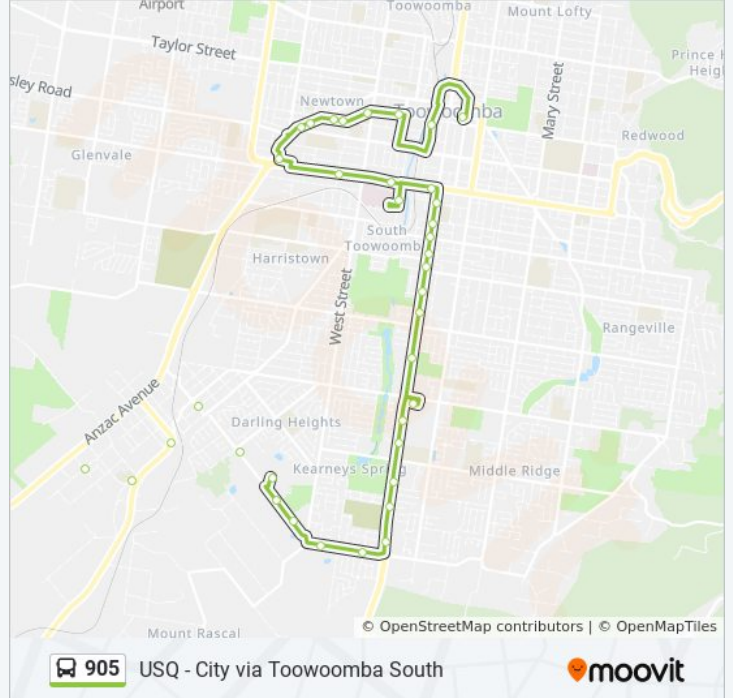

**905 bus Info**

**Direction:** Toowoomba Bus Station

**Stops:** 41

**Trip Duration:** 37 min

**Line Summary:**

Ruthven St at Pierce Street  
 Ruthven St at Morton Street  
 Ruthven St at Healy Street  
 Ruthven St at Grey Street  
 Ruthven St Near Long St Hail 'N' Ride  
 Ruthven St Near Perth St Hail 'N' Ride  
 Ruthven St at Dexter Street  
 James Street at Rutledge Street  
 Toowoomba Hospital  
 James St at Wilmot Street  
 James St at Helen Street  
 Clifford Gardens Shopping Centre  
 Anzac Ave Near Masonic Hall Hail 'N' Ride  
 Anzac Avenue at Allenby St  
 Hill St at Newtown Shopping Centre  
 Hill St Near Margaret St Hail 'N' Ride  
 Margaret St at St Marys College  
 Margaret St at Clifford Street  
 Victoria Street at Margaret Street (Stop A)  
 Toowoomba Bus Station

**Direction: Unisq, Toowoomba**

34 stops

[VIEW LINE SCHEDULE](#)

Toowoomba Bus Station  
 Victoria Street at Little Street (Stop B)  
 Clifford St Near Laurel Lane Hail 'N' Ride  
 Clifford St Near Hill St Hail 'N' Ride  
 Margaret St at St Marys College  
 Hill St Near Helen St Hail 'N' Ride  
 Hill Street at Newtown Shopping Centre  
 Anzac Avenue at Allenby St  
 Anzac Ave Near Masonic Hall Hail 'N' Ride