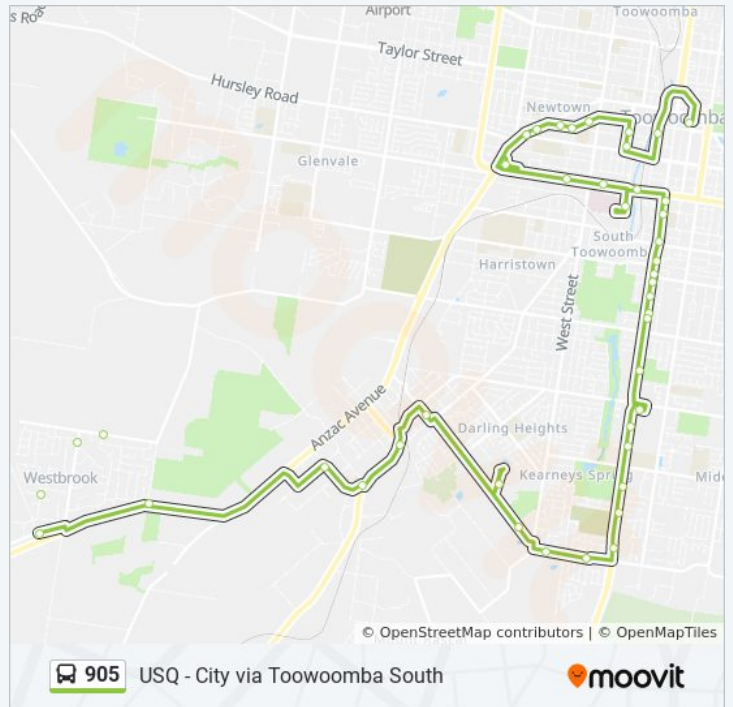

Baker St at Baker Education Centre

Unisq Central

**Direction: Westbrook, Main St**

42 stops

[VIEW LINE SCHEDULE](#)

Toowoomba Bus Station

Victoria Street at Little Street (Stop B)

Clifford St Near Laurel Lane Hail 'N' Ride

Not Operational

Saturday

8:58 AM - 2:58 PM

**905 bus Info**

**Direction:** Westbrook, Main St

**Stops:** 42

**Trip Duration:** 57 min

**Line Summary:**

Margaret St at St Marys College

Hill St Near Helen St Hail 'N' Ride

Hill Street at Newtown Shopping Centre

Anzac Avenue at Allenby St

Anzac Ave Near Masonic Hall Hail 'N' Ride

Clifford Gardens Shopping Centre

Ruthven St at Aland Street

Ruthven St at Beirne Street

Ruthven St Near South St Hail 'N' Ride

Ruthven St at Denis Street

Ruthven St Near Pierce St Hail 'N' Ride

Ruthven St at Pierce Street

Ruthven Street at Carey Street