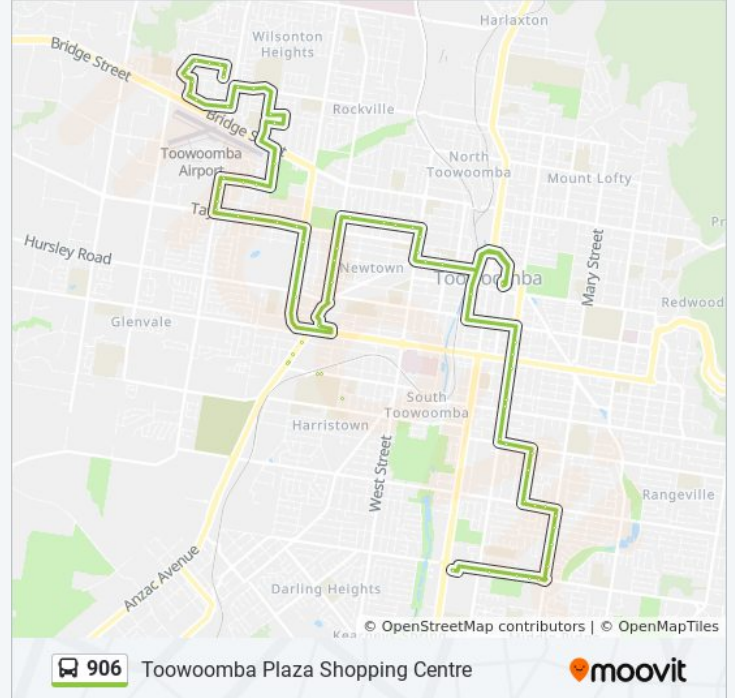

Tor St at Charles Street

Tor St Near Tancred Ave Hail 'N' Ride

Tor St Near Hursley Rd Hail 'N' Ride

Clifford Gardens Shopping Centre

Anzac Ave Near Stephen St Hail 'N' Ride

Stephen St Near Fifth Ave Hail 'N' Ride

Holberton St Near Wallace St Hail 'N' Ride

Holberton St at Russell Street

Campbell St at Monash Street

Campbell St at Birdwood Street

Campbell St at Campbell East

Campbell St at Mccarthy Street

West St Near Campbell St Hail 'N' Ride

West St at St Ursula's College

Russell St at Cory Street

Russell St Near Rens St Hail 'N' Ride

Toowoomba Bus Station

Victoria Street at Little Street (Stop B)

Hume St at Gore Street (Hooper Centre)

Hume St Near Thompson Lane Hail 'N' Ride

Hume St at Groom Park

Hume St Near Somerset St Hail 'N' Ride

Hume St at Somerset Street

Hume St at Cranley Street

South St at Ravenscourt Street

Geddes St at Horner Street

Geddes St Near Horner St Hail 'N' Ride