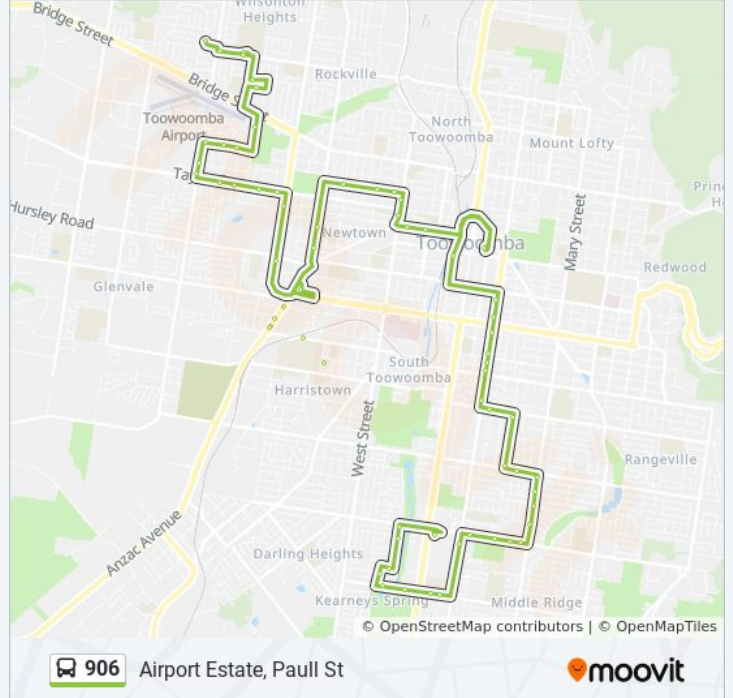

**906 bus Info**

**Direction:** Airport Estate, Earhart St

**Stops:** 65

**Trip Duration:** 62 min

**Line Summary:**

Hume St Near Cranley Street  
Hume St at Somerset Street  
Hume St Near Perth St Hail 'N' Ride  
Hume St Near Perth St Hail 'N' Ride  
Hume St at Groom Park  
Hume St Near Kirk St Hail 'N' Ride  
Hume St at Hooper Centre  
Victoria Street at Margaret Street (Stop A)  
Toowoomba Bus Station  
Russell St at Rens Street  
Russell St at Cecil Street  
West St at Rome Street  
West St Near Campbell St Hail 'N' Ride  
Campbell St Near Mccarthy St Hail 'N' Ride  
Campbell St Near Bothwell St Hail 'N' Ride  
Campbell St at Bernard Street  
Holberton St at Albert Street  
Holberton St at Allenby Street  
Clifford Gardens Shopping Centre  
Anzac Ave Near Stephen St Hail 'N' Ride  
Stephen St Near Fifth Ave Hail 'N' Ride  
Harristown State High School  
Anzac Ave Near Stephen St Hail 'N' Ride  
Anzac Ave at Devine Street  
Anzac Ave Near O'Quinn St Hail 'N' Ride  
Tor St Near Tor Centre Hail 'N' Ride  
Tor St at Weetwood Street  
Taylor St Near Berry St Hail 'N' Ride  
Taylor St Near Rose St Hail 'N' Ride  
Taylor St Near Ellis St Hail 'N' Ride  
Taylor St at Wyalla Plaza  
Greenwattle St Near Taylor St Hail 'N' Ride  
Greenwattle St Near Williamson Lane Hail 'N'

Ride

Tomkinson St Near Greenwattle St Hail 'N' Ride

Tomkinson St Near Eulolo St Hail 'N' Ride

Tomkinson St Near Hopps St Hail 'N' Ride

Mcgregor St Near Captain Cook Reserve Hnr

Kirra Street at Wilsonton Shopping Centre (Stop A)

### Direction: Toowoomba Plaza Shopping Centre

71 stops

[VIEW LINE SCHEDULE](#)

Earhart St Near Kingsford Smith Dr Hail 'N' Ride

Earhart Street at Wirraway Drive

Wirraway Dr Near Crusader Ct Hail 'N' Ride

Wirraway Dr Near Nimrod Ct Hail 'N' Ride

Wirraway Drive at Catalina Drive

Wright St Near Kingsford Smith Dr Hail 'N' Ride

Lindberg St at Wright Street

Truscott St Near Lindberg St Hail 'N' Ride

Truscott Street at Paull Street

Paull St at Ansett Court