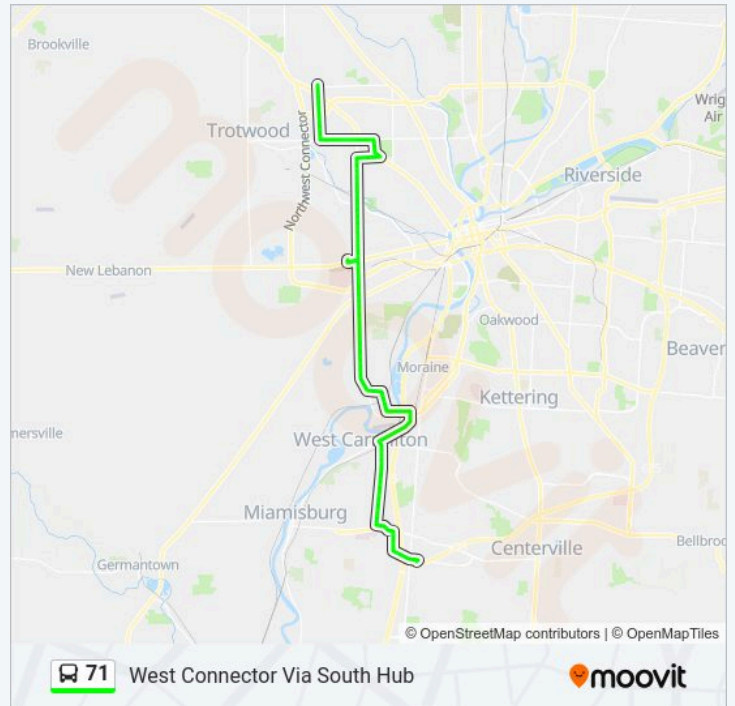

Line Summary:

Free Pike @ England

Free Pike @ Gettysburg

Siebenthaler @ Wright-Patt Credit Union

Klepinger @ Siebenthaler

Salem @ 3470 Salem

Salem @ Hillcrest

Hillcrest Ave @ Piccadilly Ave

Hillcrest Ave @ Esmeradla Ave

Gettysburg @ Saint James

Gettysburg @ Prescott

Genesee @ Gettysburg

Gettysburg @ Kings

Gettysburg @ Blueberry

Gettysburg @ Necco

Gettysburg @ Cornell

Gettysburg @ Little Richmond

Gettysburg @ James H Mcgee

Gettysburg @ Fruedenberger

Gettysburg @ Danridge

Gettysburg @ Fairbanks

Gettysburg @ Hoover

Gettysburg @ Kammer

Gettysburg @ Oakridge

Gettysburg @ Edison

Gettysburg @ 2nd

Gettysburg @ Frances

Gettysburg @ 3rd

3rd @ 4200 3rd

3rd @ Elmhurst

Westtown Hub

3rd @ 4200 3rd

3rd @ Gettysburg