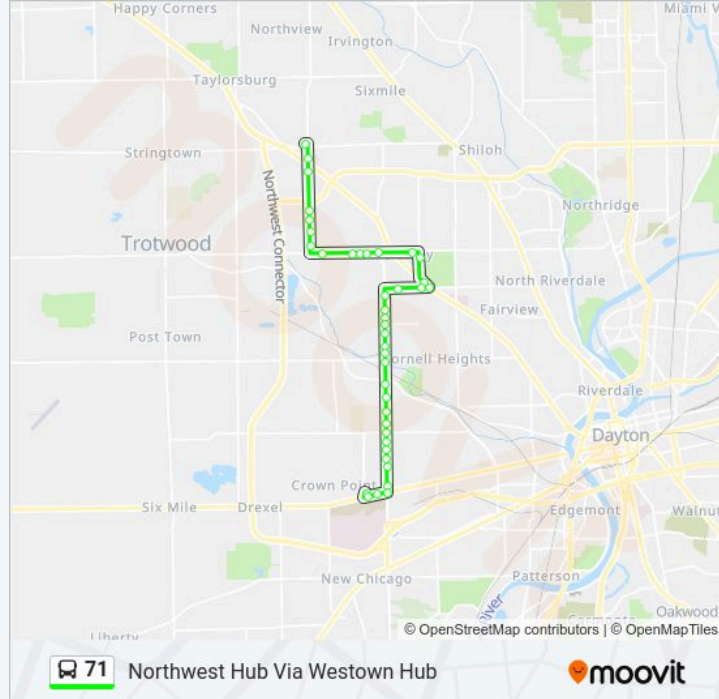

**Direction:** Northwest Hub Via Westown Hub

**Stops:** 40

**Trip Duration:** 19 min

**Line Summary:**

Gettysburg @ Kings

Gettysburg @ Blueberry

Gettysburg @ Necco

Gettysburg @ Cornell

Gettysburg @ Edison

Gettysburg @ 2nd

Gettysburg @ Frances

Gettysburg @ 3rd

3rd @ 4200 3rd

3rd @ Elmhurst

Westtown Hub

**Direction: West Connector Via South Hub**

83 stops

[VIEW LINE SCHEDULE](#)

Northwest Hub

Denlinger @ 4880 Denlinger

Denlinger @ 4501 Denlinger

Denlinger @ 4021 Denlinger

Denlinger @ Thorain

Denlinger @ Natalie

Denlinger @ Free Pike

Free Pike @ Glen Helen

Free Pike @ Arlene

Free Pike @ Fair

**71 bus Time Schedule**

West Connector Via South Hub Route Timetable:

Monday	5:05 AM-10:22 PM
Tuesday	5:05 AM-10:22 PM
Wednesday	5:05 AM-10:22 PM
Thursday	5:05 AM-10:22 PM
Friday	5:05 AM-10:22 PM
Saturday	5:05 AM-10:22 PM
Sunday	5:05 AM-10:22 PM