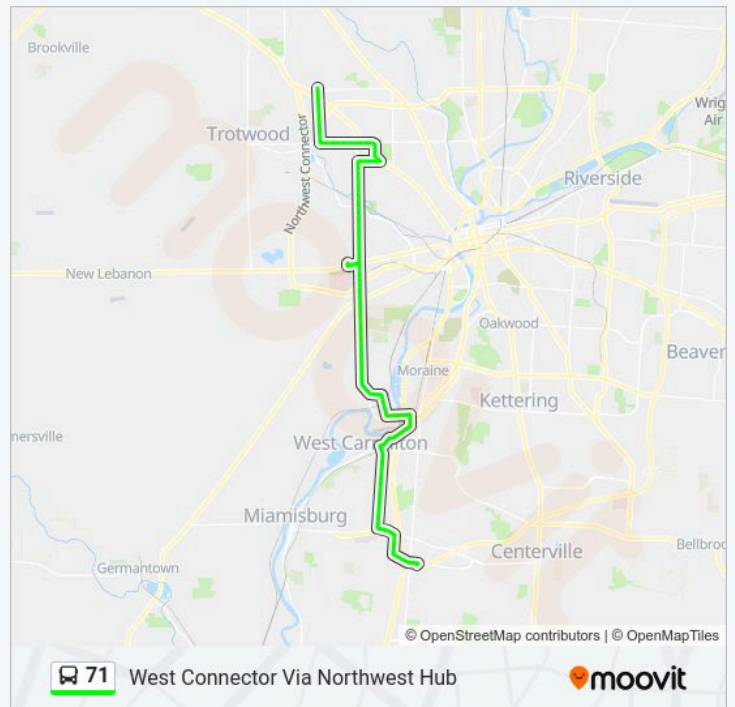

### 71 bus Info

**Direction:** West Connector Via Northwest Hub

**Stops:** 84

**Trip Duration:** 57 min

**Line Summary:**

Gettysburg @ Lakeside

Gettysburg @ Veterans Administration Medical Center

Gettysburg @ Ramp To U. S. 35