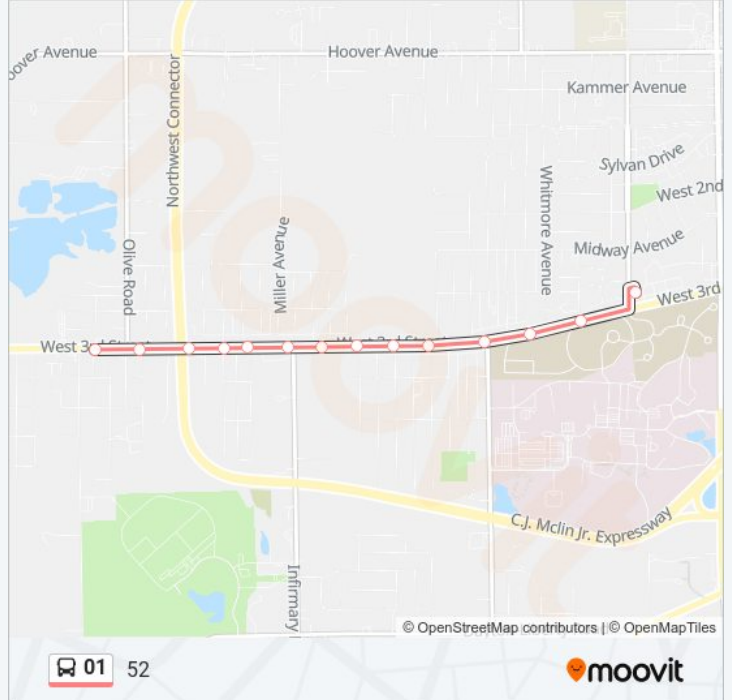

E. Third St. - Drexel

[Get The App](#)

The 01 bus line (E. Third St. - Drexel) has 9 routes. For regular weekdays, their operation hours are:
(1) 52: 5:30 AM(2) Col Glenn To Drexel: 6:29 AM - 11:07 PM(3) Colonel Glenn To Wright State: 5:18 AM - 8:45 PM(4) Downtown: 12:07 AM - 6:37 PM(5) Downtown: 12:07 AM - 4:12 PM(6) Downtown Via Pentagon: 3:53 PM(7) Drexel: 5:30 AM - 4:30 PM(8) Drexel Via Pentagon: 5:49 AM - 9:45 PM(9) Wright State Via Pentagon: 5:37 AM - 11:14 PM
Use the Moovit App to find the closest 01 bus station near you and find out when is the next 01 bus arriving.

Direction: 52

14 stops

[VIEW LINE SCHEDULE](#)

- 3rd @ Iona
- 3rd @ Northampton
- 3rd @ U.S. 35
- 3rd @ Taft
- 3rd @ Davenport
- 3rd @ Infirmary
- 3rd @ Pomeroy
- 3rd @ Holland
- 3rd @ Chain
- 3rd @ Colgate
- 3rd @ Liscum
- 3rd @ Mia
- 3rd @ Almond
- Westtown Hub

01 bus Time Schedule

52 Route Timetable:

Sunday	5:30 AM
Monday	5:30 AM
Tuesday	5:30 AM
Wednesday	5:30 AM
Thursday	5:30 AM
Friday	5:30 AM
Saturday	5:30 AM

01 bus Info

Direction: 52

Stops: 14

Trip Duration: 7 min

Line Summary:

Direction: Col Glenn To Drexel

87 stops

[VIEW LINE SCHEDULE](#)

University @ Student Union

Colonel Glenn @ University

Colonel Glenn @ 3822 Colonel Glenn

Colonel Glenn @ Zink