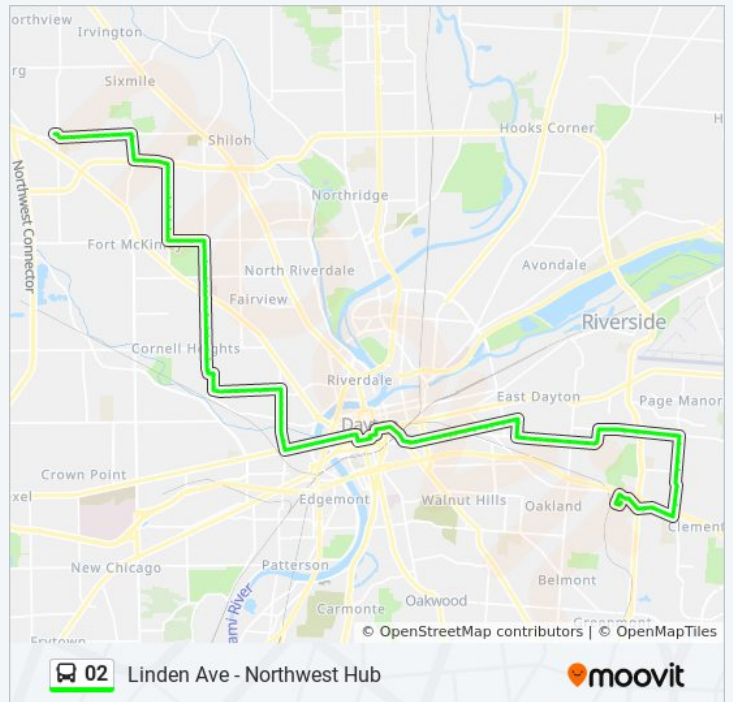

5th @ Findlay

5th @ Garfield

5th @ Van Lear

5th @ Columbus

5th @ Huffman

5th @ June

5th @ Terry

5th @ Dutoit

5th @ High

02 bus Info

Direction: Lexington To Northwest Hub

Stops: 107

Trip Duration: 57 min

Line Summary:

5th @ Keowee

5th @ 1111 5th

5th @ Walnut

Wayne @ 5th

Wayne @ 3rd

3rd @ Saint Clair

Wright Stop Plaza - W.B.

4th @ Ludlow

3rd @ Perry

3rd @ Marys