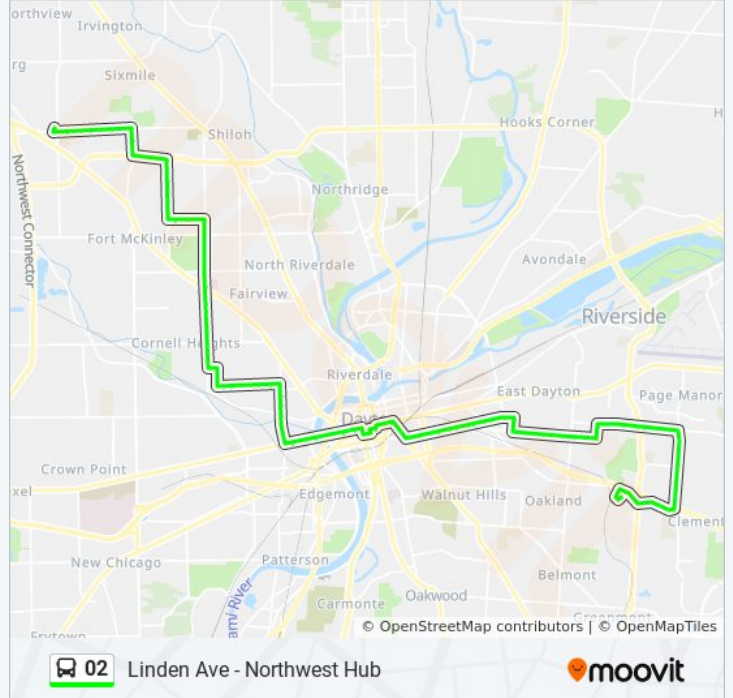

101 stops

[VIEW LINE SCHEDULE](#)

Northwest Hub

Shiloh Springs @ 1866 Shiloh Springs

Shiloh Springs @ Weddington

Shiloh Springs @ Biddison

Shiloh Springs @ Twin Woods

Shiloh Springs @ Basore

East Fifth St To Eastown Hub Route Timetable:

Sunday	5:35 AM - 10:55 PM
Monday	5:35 AM - 10:55 PM
Tuesday	5:35 AM - 10:55 PM
Wednesday	5:35 AM - 10:55 PM
Thursday	5:35 AM - 10:55 PM
Friday	5:35 AM - 10:55 PM
Saturday	5:35 AM - 10:55 PM

02 bus Info

Direction: East Fifth St To Eastown Hub

Stops: 101

Trip Duration: 63 min

Line Summary:

Klepinger @ Haney
 Klepinger @ Michigan
 Valerie Arms @ 3420 Valerie Arms
 Valerie Arms @ Hauk
 Valerie Arms @ Philadelphia
 Philadelphia @ Siebenthaler
 Philadelphia @ Hillcrest
 Philadelphia @ Salem
 Philadelphia @ Audrey
 Philadelphia @ Otterbein
 Philadelphia @ Harvard (Stop)
 Cornell Dr @ Vernon Dr
 Hope Center @ Omega
 Omega Senior Village
 Philadelphia @ Academy
 Philadelphia @ Princeton
 Haverhill @ Philadelphia
 Wilson @ Oxford
 Wilson @ Lexington
 Lexington @ Everett
 Lexington @ Windsor
 Lexington @ Rosedale
 Lexington @ Kumler
 Lexington @ Euclid
 Lexington @ Bryn Mawr
 Lexington @ Broadway
 Broadway @ Grand
 Broadway @ Superior
 Broadway @ Edgewood
 Broadway @ Riverview
 Broadway @ Dakota
 Broadway @ 1st
 Broadway @ 2nd

3rd @ Williams

3rd @ Horace

3rd @ Bank

3rd @ Sinclair College

3rd @ Perry

Wright Stop Plaza - E.B.

3rd @ Kenton

3rd @ Wayne