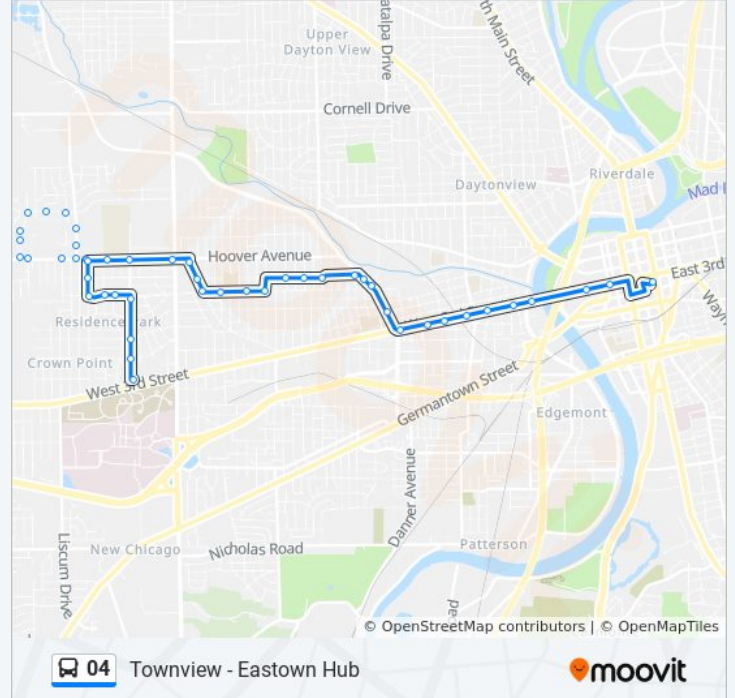

Graystone @ Hoover

Graystone @ 1132 Graystone

Graystone @ Whaley

Graystone @ Gardendale

Gardendale @ Azalea

Gardendale @ Honeybee

Guenther @ 1275 Guenther

Guenther @ 4727 Guenther

Guenther @ Hoover

Hoover @ Whitmore

Hoover @ Cleverly

Hoover @ Elmhurst

Hoover @ Gettysburg

Delphos @ Hoover

Delphos @ Kammer

Delphos @ Oakridge

Oakridge @ Upland

Oakridge @ Walton

Oakridge @ Westwood

Kammer @ Shoop

Kammer @ Anna

Kammer @ McNary

Kammer @ Orchard

James H McGee @ Mathison

James H McGee @ Rosedale

James H McGee @ 1st

3rd @ James H McGee

3rd @ Euclid

3rd @ Paul Lawrence Dunbar

3rd @ Broadway

3rd @ Williams

3rd @ Horace

3rd @ Bank