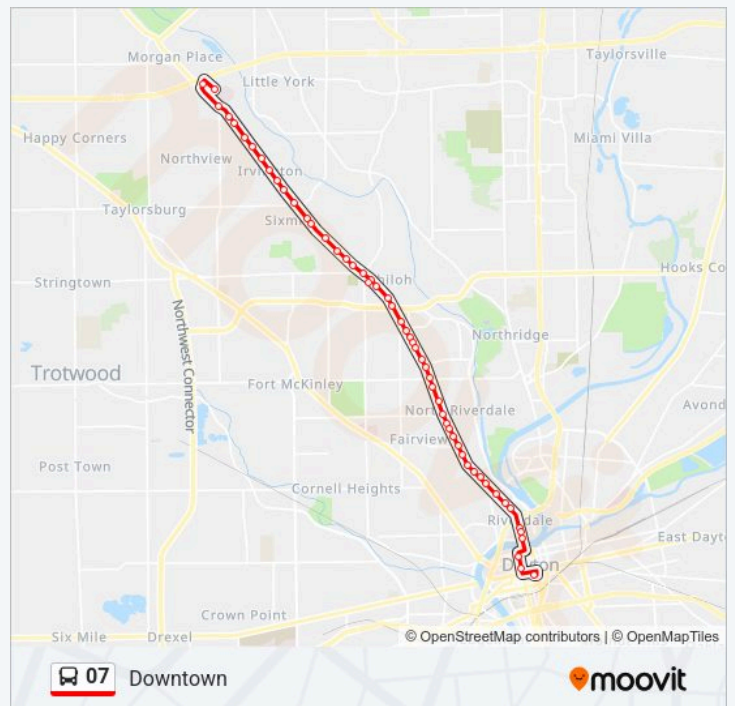

07 bus Info

Direction: Downtown

Stops: 53

Trip Duration: 34 min

Line Summary:

Main @ Nottingham
Main @ Castlewood
Main @ Melford
Main @ Redder
Main @ Siebenthaler
Main @ Maylan
Main @ Maplelawn
Main @ Hillcrest
Main @ Marson
Main @ Shadyside
Main @ Parkwood
Main @ Fairview
Main @ Hudson
Main @ Santa Clara
Main @ Delaware
Main @ Burton
Main @ Mumma
Main @ Helena
Main @ Warder
Main @ Great Miami
Main @ Babbit
Main @ Mcpherson
Main @ Emmet
Ludlow @ Monument
Ludlow @ 2nd
Wright Stop Plaza - S.B.