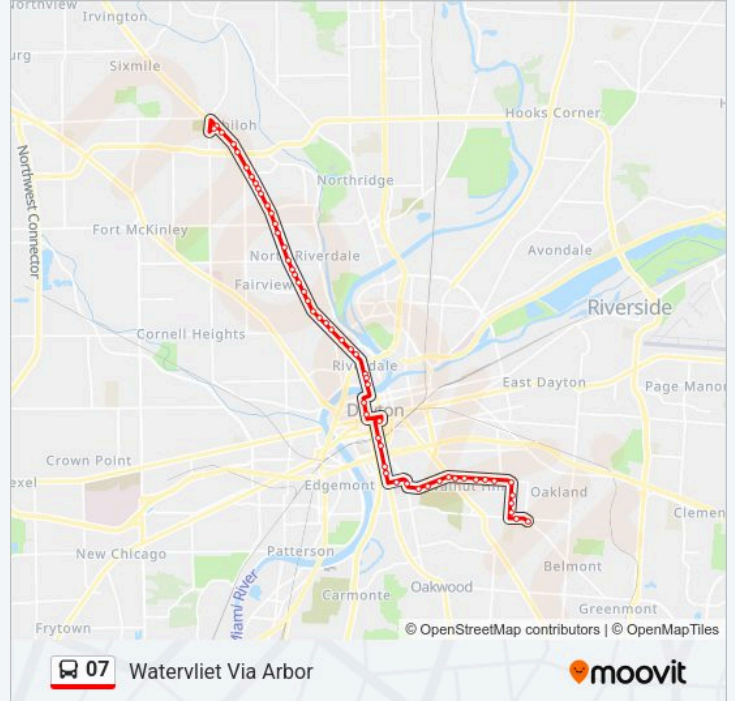

Main @ Hudson

Main @ Santa Clara

Main @ Delaware

Main @ Burton

Main @ Mumma

Main @ Helena

Main @ Warder

Main @ Great Miami

Main @ Babbit

Main @ Mcpherson

Main @ Emmet

Ludlow @ Monument

Ludlow @ 2nd

Wright Stop Plaza - S.B.

Main @ 6th

Main @ Franklin

Main @ Lincoln

Main @ Stout

Apple @ Miami Valley Hospital

Brown @ Magnolia

Wyoming @ Alberta

Wyoming @ Jay

Wyoming @ Cross

Wyoming @ Wayne

Wyoming @ Hawker

Wyoming @ Steele

Wyoming @ Missouri

Wyoming @ Paul

Wyoming @ Virginia

Wyoming @ Epworth

Phillips @ Alice

Phillips @ Muncie