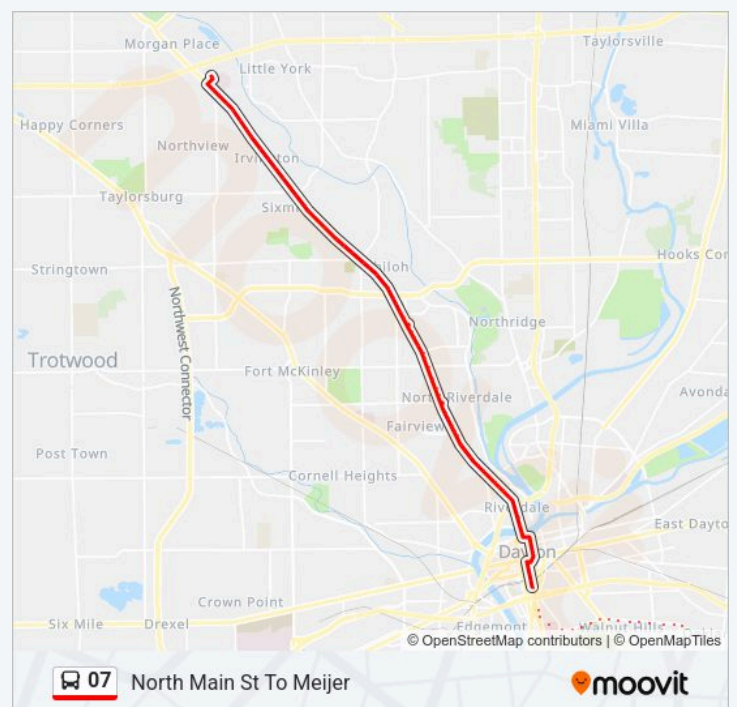

Stops: 95

Trip Duration: 60 min

Line Summary:

Wyoming @ Nicholas

Wyoming @ Joseph

Wyoming @ Illinois

Wyoming @ Nassau

Wyoming @ Steele