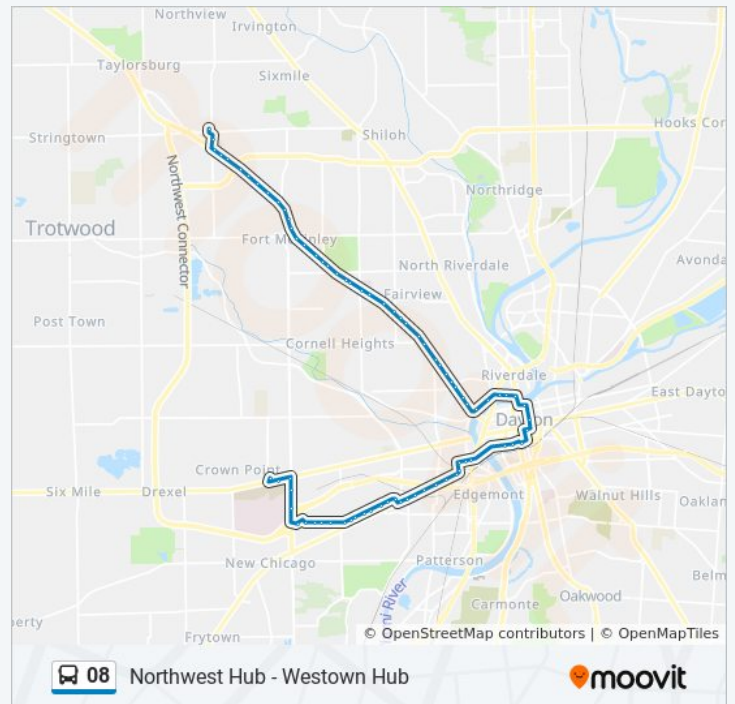

08 bus Info

Direction: Downtown

Stops: 47

Trip Duration: 27 min

Line Summary:

Salem @ Tennyson

Salem @ Philadelphia

Salem @ Benson

| | |
|-----------|--------------------|
| Wednesday | 5:20 AM - 11:12 PM |
| Thursday | 5:20 AM - 11:12 PM |
| Friday | 5:20 AM - 11:12 PM |
| Saturday | 5:20 AM - 11:12 PM |

08 bus Info

Direction: Salem Ave To Northwest Hub

Stops: 76

Trip Duration: 48 min

Line Summary:

Monument @ Main

Riverview @ Wilbe

Riverview @ Floral

Riverview @ El Morado

Riverview @ Dayton Art Institute

Riverview @ Central

Salem @ Plymouth

Salem @ Superior

Salem @ Grand

Salem @ North

Salem @ Neal

Salem @ Harvard

Salem @ Manhattan