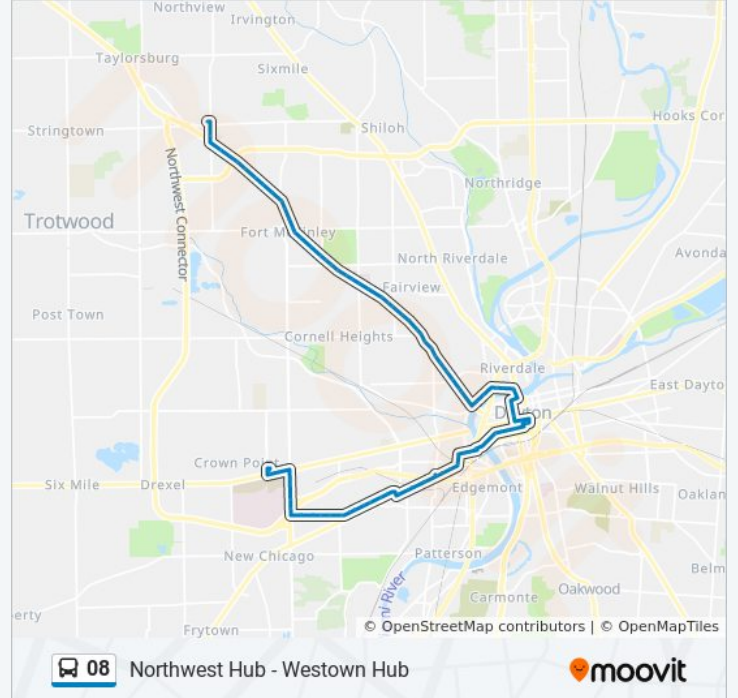

Salem @ Philadelphia

Salem @ Benson

Salem @ Malvern

Salem @ Ravenwood

Salem @ Catalpa

Salem @ Emerson

Salem @ Vassar

Salem @ Wabash

Salem @ Cornell

Salem @ Princeton

Salem @ Dartmouth

Salem @ Harvard

Salem @ Yale

Salem @ Cambridge

Salem @ Oxford

Salem @ Grand

Salem Av @ Superior Av

Salem @ Berm

Riverview @ Centrale

Riverview @ Dayton Art Institute

Riverview @ El Morado

Riverview @ Floral

Riverview @ Main

Ludlow @ Monument

Ludlow @ 2nd

Wright Stop Plaza - S.B.

4th @ Ludlow

4th @ Wilkinson

4th @ Perry

4th @ Saint Marys

Germantown @ Germantown

Germantown St @ Edwin C Moses

Norwood @ Horace