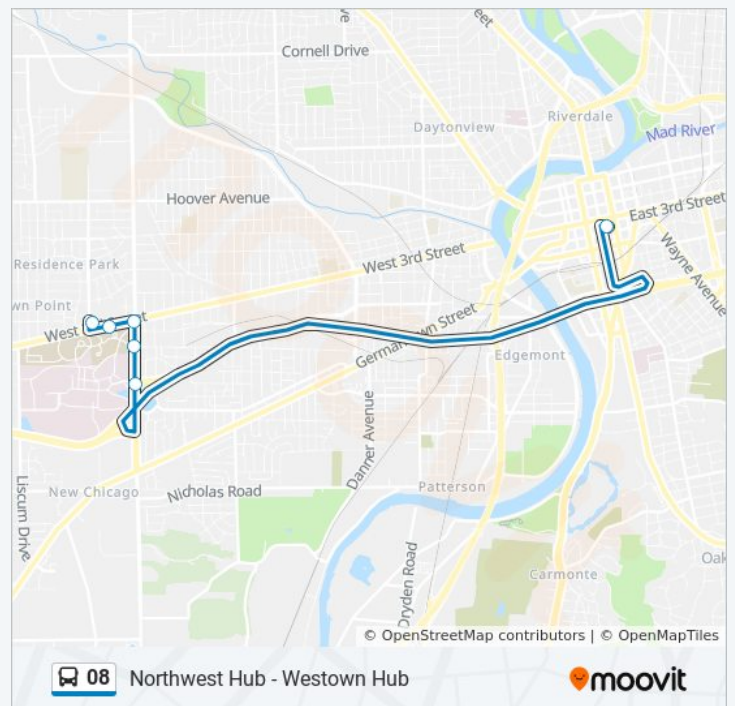

6:40 PM - 11:56 PM

08 bus Info

Direction: Downtown

Stops: 33

Trip Duration: 20 min

Line Summary:

Direction: Downtown Express
6 stops

[VIEW LINE SCHEDULE](#)

Westtown Hub

3rd @ 4200 3rd

3rd @ Gettysburg

Gettysburg @ McCall

Gettysburg @ Veterans Administration Medical Center

Wright Stop Plaza - N.B.

08 bus Time Schedule

Downtown Express Route Timetable:

08 bus Info

Direction: Downtown Express

Stops: 6

Trip Duration: 12 min

Line Summary:

Direction: Downtown Express

4 stops

[VIEW LINE SCHEDULE](#)

Northwest Hub

Denlinger @ 4880 Denlinger

Salem @ 4830 Salem

Wright Stop Plaza - S.B.

08 bus Time Schedule

Downtown Express Route Timetable:

| | |
|-----------|-------------------|
| Sunday | 8:52 AM - 2:46 PM |
| Monday | 8:52 AM - 2:46 PM |
| Tuesday | 8:52 AM - 2:46 PM |
| Wednesday | 8:52 AM - 2:46 PM |
| Thursday | 8:52 AM - 2:46 PM |
| Friday | 8:52 AM - 2:46 PM |