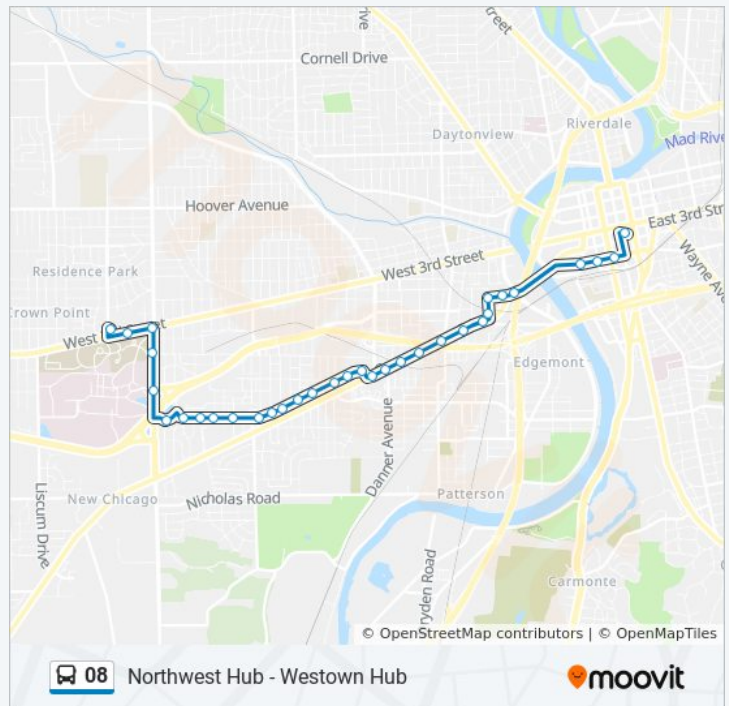

5th @ Wilkinson

5th @ Ludlow

Wright Stop Plaza - N.B.

Thursday

6:40 PM - 11:56 PM

Friday

6:40 PM - 11:56 PM

Saturday

6:40 PM - 11:56 PM

08 bus Info

Direction: Downtown

Stops: 33

Trip Duration: 20 min

Line Summary:

Direction: Downtown Express
6 stops

[VIEW LINE SCHEDULE](#)

Westtown Hub

3rd @ 4200 3rd

3rd @ Gettysburg

Gettysburg @ McCall

Gettysburg @ Veterans Administration Medical Center

Wright Stop Plaza - N.B.

08 bus Time Schedule

Downtown Express Route Timetable:

08 bus Info

Direction: Downtown Express

Stops: 6

Trip Duration: 12 min

Line Summary:

Direction: Downtown Express

4 stops

[VIEW LINE SCHEDULE](#)