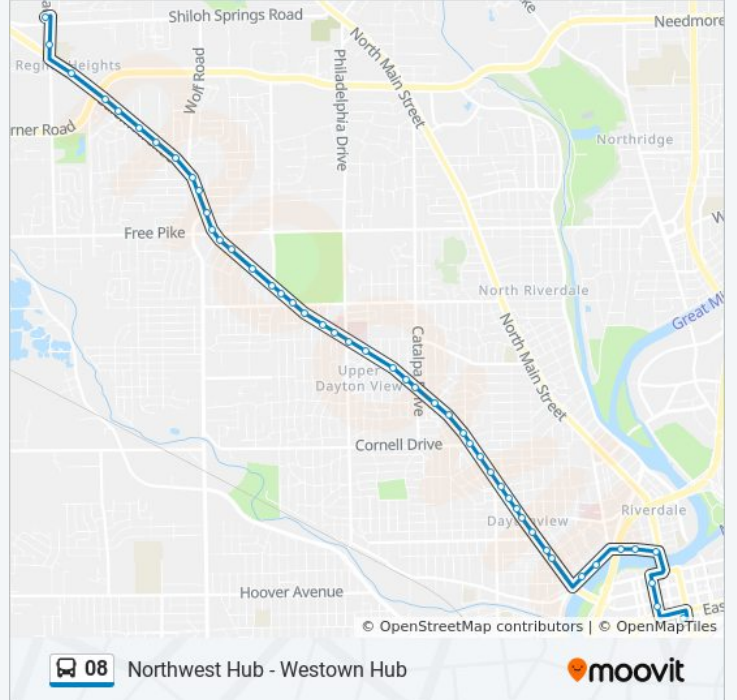

08 bus Info

Direction: Downtown

Stops: 47

Trip Duration: 27 min

Line Summary:

Salem @ Tennyson

Salem @ Philadelphia

Salem @ Benson

Salem @ Dartmouth

Salem @ Harvard

Salem @ Yale

Salem @ Cambridge

Salem @ Oxford

Salem @ Grand

Salem Av @ Superior Av

Salem @ Berm

Riverview @ Centrale

Riverview @ Dayton Art Institute

Riverview @ El Morado

Riverview @ Floral

Riverview @ Main

Ludlow @ Monument

Ludlow @ 2nd

Wright Stop Plaza - S.B.

Northwest Hub - Westtown Hub

Direction: Downtown

33 stops

[VIEW LINE SCHEDULE](#)

Westtown Hub

3rd @ 4200 3rd

08 bus Time Schedule

Downtown Route Timetable: