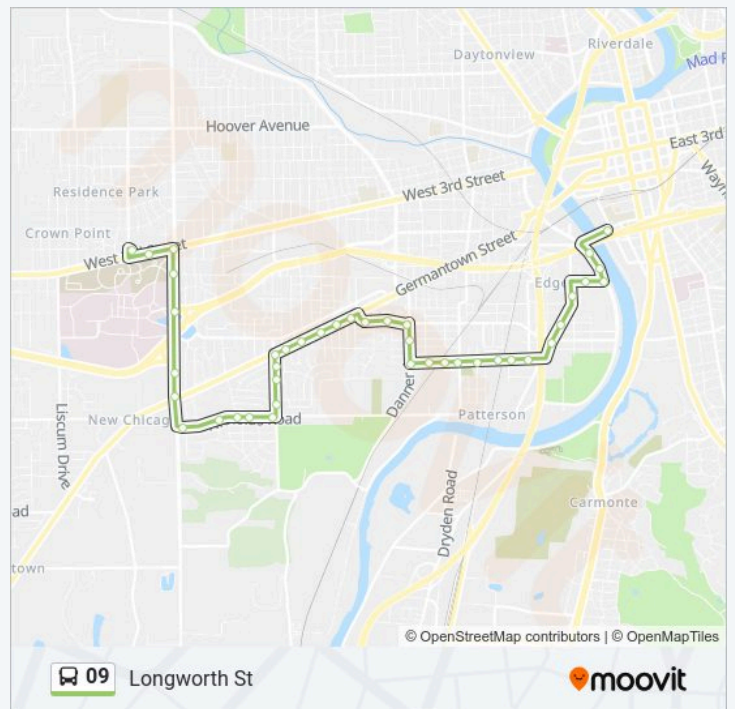

3rd @ 4200 3rd

3rd @ Gettysburg

Gettysburg @ Mccall

Gettysburg @ Veterans Administration Medical Center

Gettysburg @ 807 Gettysburg

Gettysburg @ Germantown A

Nicholas @ Gettysburg

Nicholas @ Almore

Nicholas @ Stolz

Nicholas @ 3048 Nicholas

Nicholas @ Mcarthur

Mcarthur @ Heartsoul

Mcarthur @ Wolverine

Mcarthur @ Sage

Mcarthur @ Germantown

Germantown @ Dearborn

Germantown @ Ruth

Germantown @ Gard

Germantown @ Haller

Germantown @ Dennison

Stewart @ Germantown

Stewart @ Oldfield

Stewart @ Danner

Danner @ Tampa

Danner @ Miami Chapel

Miami Chapel @ Euclid

Miami Chapel @ 1366 Miami Chapel

Miami Chapel @ Broadway

Miami Chapel @ Alwildy

Miami Chapel @ 919 Miami Chapel

Miami Chapel @ Specialty

Miami Chapel @ Campbell

Wednesday	12:03 AM
Thursday	12:03 AM
Friday	12:03 AM
Saturday	12:03 AM
Sunday	12:03 AM

09 bus Info

Direction: Longworth St

Stops: 41

Trip Duration: 22 min

Line Summary: