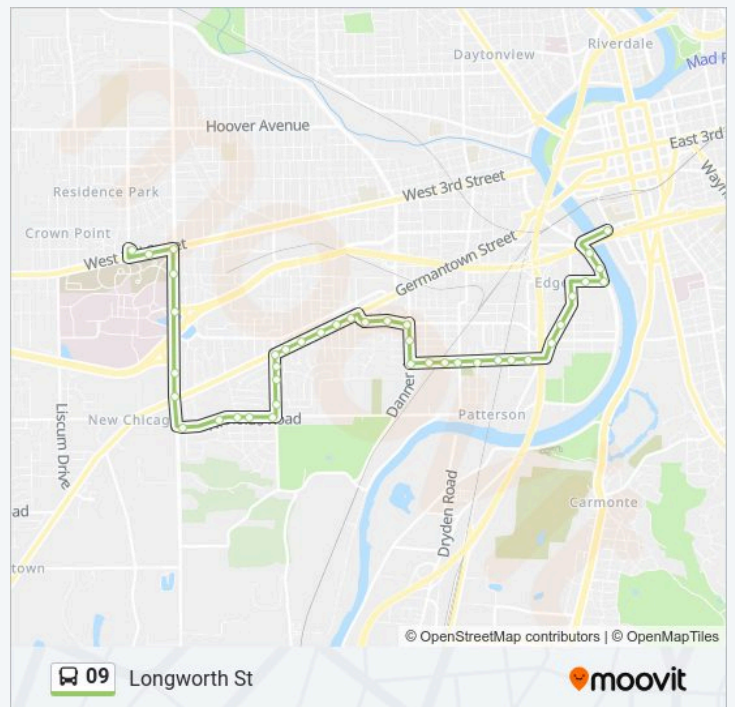

3rd @ 4200 3rd

3rd @ Gettysburg

Gettysburg @ Mccall

Gettysburg @ Veterans Administration Medical Center

Gettysburg @ 807 Gettysburg

Gettysburg @ Germantown A

Nicholas @ Gettysburg

Nicholas @ Almore

Nicholas @ Stolz

Nicholas @ 3048 Nicholas

Nicholas @ Mcarthur

Mcarthur @ Heartsoul

Mcarthur @ Wolverine

Mcarthur @ Sage

Mcarthur @ Germantown

Germantown @ Dearborn

Germantown @ Ruth

Germantown @ Gard

Germantown @ Haller

Germantown @ Dennison

Stewart @ Germantown

Stewart @ Oldfield

Stewart @ Danner

Danner @ Tampa

Danner @ Miami Chapel

Miami Chapel @ Euclid

Miami Chapel @ 1366 Miami Chapel

Miami Chapel @ Broadway

Miami Chapel @ Alwildy

Miami Chapel @ 919 Miami Chapel

Miami Chapel @ Specialty

Miami Chapel @ Campbell

Wednesday	12:03 AM
Thursday	12:03 AM
Friday	12:03 AM
Saturday	12:03 AM
Sunday	12:03 AM

09 bus Info

Direction: Longworth St

Stops: 41

Trip Duration: 22 min

Line Summary: