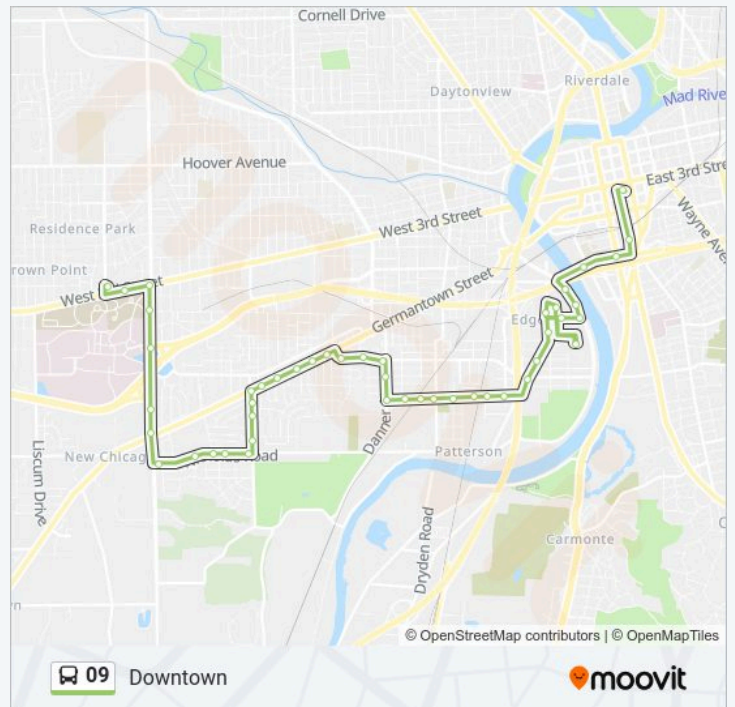

Line Summary:

Elizabeth Place @ Cincinnati

Cincinnati @ Albany

Job Center

Albany @ Hopeland

Albany @ Edwin C. Moses

Edwin C Moses @ Elizabeth Place

Edwin C Moses @ Washington

Washington @ Longworth

Washington @ Ludlow

Main @ Franklin

Wright Stop Plaza - N.B.

Direction: Derby Rd Via Miami Chapel

50 stops

[VIEW LINE SCHEDULE](#)

Wright Stop Plaza - S.B.