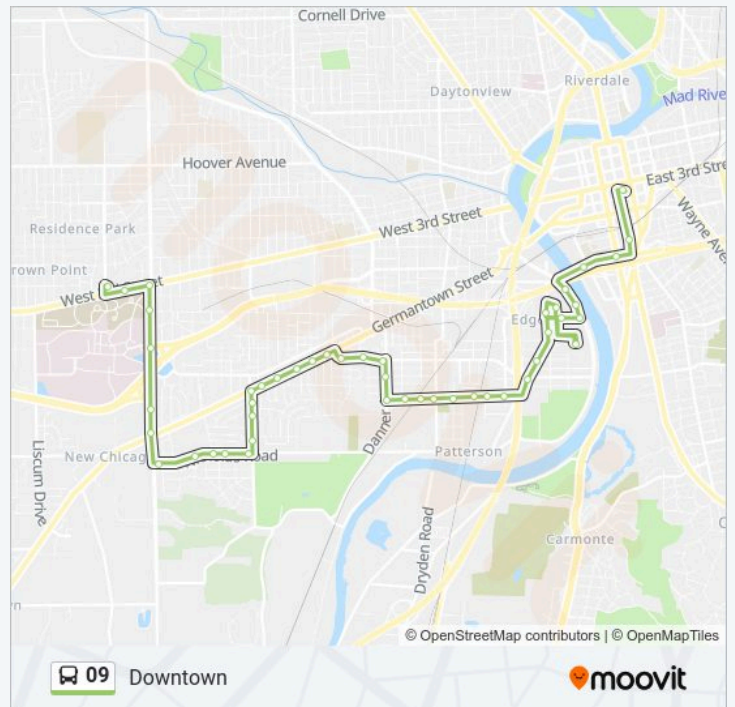

Gettysburg @ Veterans Administration Medical Center

Gettysburg @ 807 Gettysburg

Gettysburg @ Germantown A

Nicholas @ Gettysburg

Nicholas @ Almore

Nicholas @ Stolz

Nicholas @ 3048 Nicholas

Nicholas @ Mcarthur

Mcarthur @ Heartsoul

Mcarthur @ Wolverine

Mcarthur @ Sage

Mcarthur @ Germantown

Germantown @ Dearborn

Germantown @ Ruth

Germantown @ Gard

Germantown @ Haller

Germantown @ Dennison

Stewart @ Germantown

Stewart @ Oldfield

Stewart @ Danner

Danner @ Tampa

Danner @ Miami Chapel

Miami Chapel @ Euclid

Miami Chapel @ 1366 Miami Chapel

Miami Chapel @ Broadway

Miami Chapel @ Alwildy

Miami Chapel @ 919 Miami Chapel

Miami Chapel @ Specialty

Miami Chapel @ Campbell

Cincinnati @ Stewart

Cincinnati @ Bolander

Cincinnati St @ Concord St

Saturday

9:48 AM - 4:43 PM

Sunday

9:48 AM - 4:43 PM

09 bus Info

Direction: Downtown

Stops: 47

Trip Duration: 33 min

Line Summary: