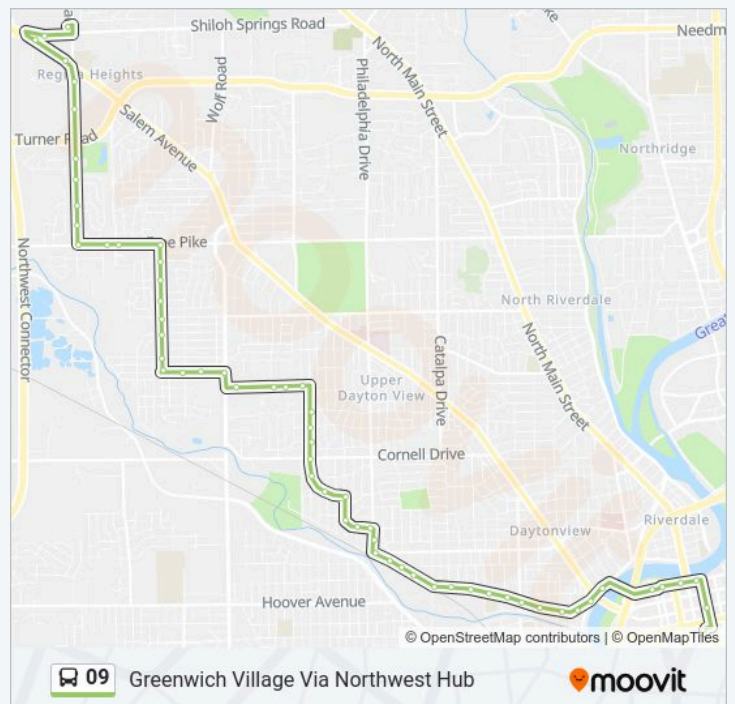

09 bus Info

Direction: Greenwich Village Via Northwest Hub

Stops: 60

Trip Duration: 32 min

Line Summary:

Kings @ Gettysburg

Genessee @ Gettysburg

Genessee @ 4445 Genessee