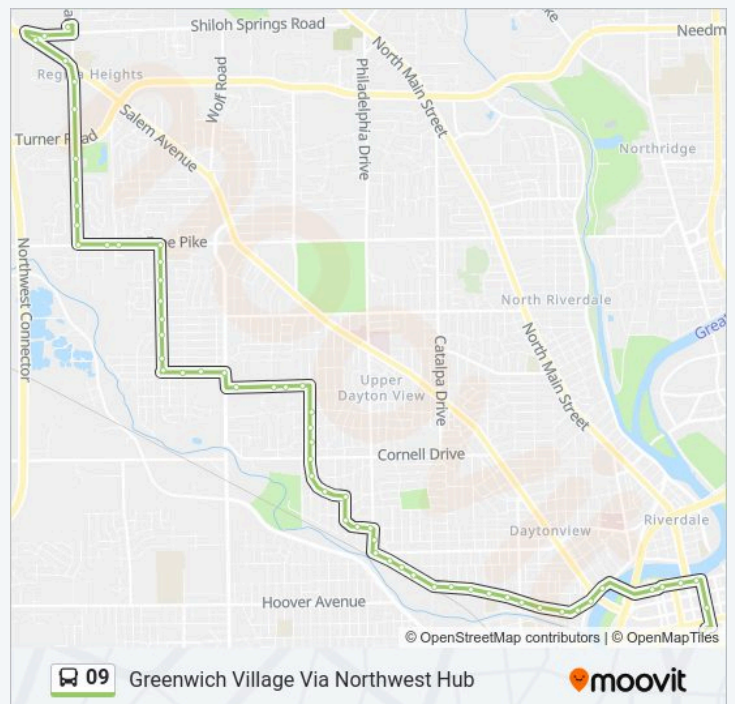

Saturday 5:10 AM - 5:14 PM

Sunday 5:10 AM - 5:14 PM

09 bus Info

Direction: Greenwich Village Via Northwest Hub

Stops: 60

Trip Duration: 32 min

Line Summary:

Kings @ Gettysburg