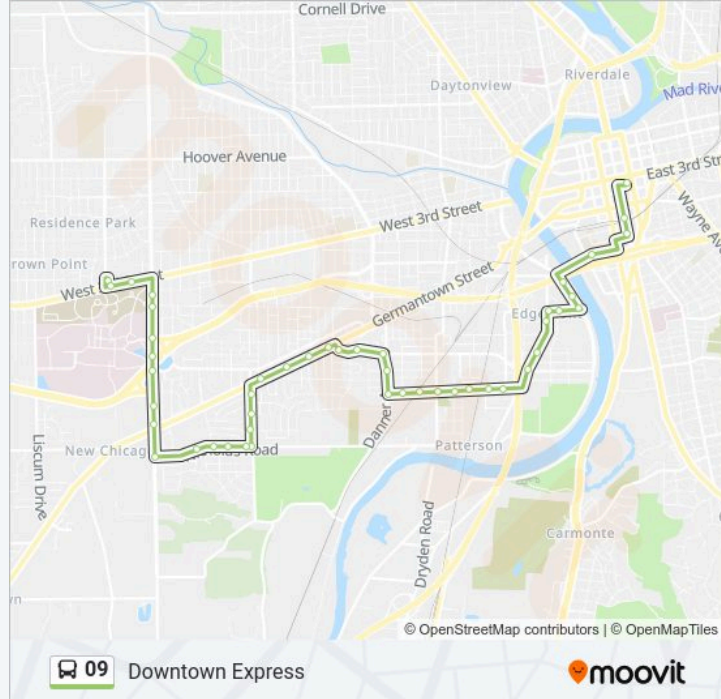

Direction: Downtown Express

47 stops

[VIEW LINE SCHEDULE](#)

- Wright Stop Plaza - S.B.
- Main @ 6th
- Main @ Franklin
- Washington @ Longworth
- Edwin C Moses @ Saint Francis
- Edwin C Moses @ Dayton Heart
- Edwin C Moses @ Albany
- Albany @ Franciscan
- Albany @ Cincinnati
- Cincinnati St @ Fluhart Ave
- Cincinnati @ Bolander
- Cincinnati @ Stewart
- Miami Chapel @ Campbell
- Miami Chapel @ Specialty
- Miami Chapel @ 919 Miami Chapel
- Miami Chapel @ Alwilyd
- Miami Chapel @ Broadway
- Miami Chapel @ B And O Railroad Tracks
- Miami Chapel @ Euclid
- Miami Chapel @ Danner

Stops: 47

Trip Duration: 26 min

Line Summary:

Danner @ Tampa

Stewart @ Danner

Stewart @ 1041 Stewart

Stewart @ Germantown

Germantown @ Dennison

Gettysburg @ Ramp To U. S. 35

Gettysburg @ Mccall

Gettysburg @ Maywood

3rd @ 4200 3rd

3rd @ Elmhurst

Westown Hub

Direction: Longworth St

41 stops