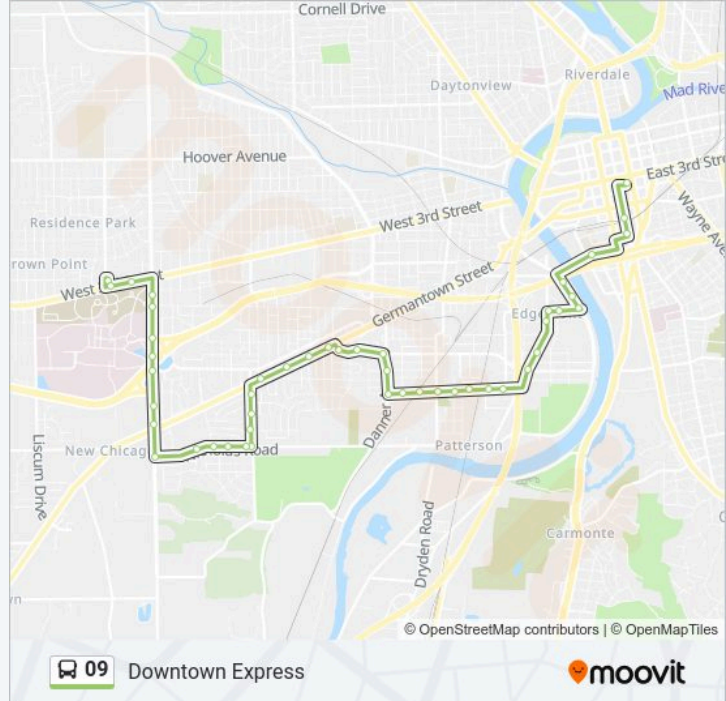

Direction: Downtown Express

47 stops

[VIEW LINE SCHEDULE](#)

- Wright Stop Plaza - S.B.
- Main @ 6th
- Main @ Franklin
- Washington @ Longworth
- Edwin C Moses @ Saint Francis
- Edwin C Moses @ Dayton Heart
- Edwin C Moses @ Albany
- Albany @ Franciscan
- Albany @ Cincinnati
- Cincinnati St @ Fluhart Ave
- Cincinnati @ Bolander
- Cincinnati @ Stewart
- Miami Chapel @ Campbell
- Miami Chapel @ Specialty
- Miami Chapel @ 919 Miami Chapel
- Miami Chapel @ Alwildy
- Miami Chapel @ Broadway
- Miami Chapel @ B And O Railroad Tracks
- Miami Chapel @ Euclid
- Miami Chapel @ Danner

Stops: 47

Trip Duration: 26 min

Line Summary:

Danner @ Tampa

Stewart @ Danner

Stewart @ 1041 Stewart

Stewart @ Germantown

Germantown @ Dennison

Gettysburg @ Ramp To U. S. 35

Gettysburg @ Mccall

Gettysburg @ Maywood

3rd @ 4200 3rd

3rd @ Elmhurst

Westown Hub

Direction: Longworth St

41 stops