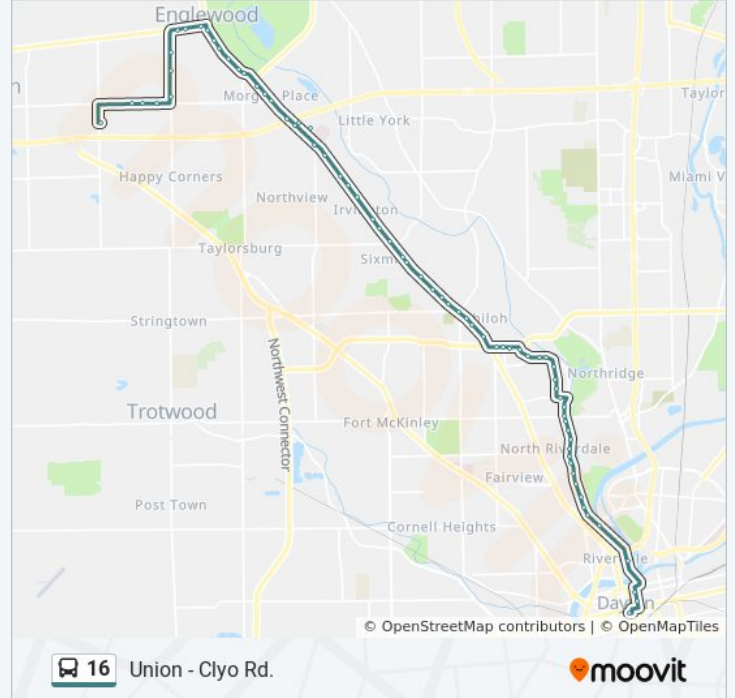

16 bus Info

Direction: Downtown

Stops: 72

Trip Duration: 47 min

Line Summary:

Meijer @ S.R. 48

S.R. 48 @ Meijer Gas Station

S.R. 48 @ Garber

Riverside @ Forest Park

Riverside @ 4343 Riverside

Riverside @ 4309 Riverside

Old Riverside @ Rydale

Old Riverside @ Nottingham

Old Riverside @ Wilbur

Wampler @ Old Riverside

Riverside @ Redwood
Riverside @ Siebenthaler
Riverside @ Ashwood
Riverside @ Bruce
Riverside @ Fernwood
Riverside @ Maplewood
Riverside @ Beechwood
Riverside @ Parkwood
Riverside @ Fairview
Riverside @ Hudson
Riverside @ Ridge
Riverside @ Burtone
Riverside @ Mumma
Riverside @ Helena
Riverside @ Babbit
Saint Clair @ 1st
Saint Clair @ 2nd
Wright Stop Plaza - S.B.

Direction: Downtown

58 stops

[VIEW LINE SCHEDULE](#)

Costco @ Feedwire
Clyo @ Emergency
Clyo @ Sandyhill
Clyo @ Bigger
Bigger @ Thomas Paine
Bigger + Carriage Trace
Hewitt @ Bigger
Hewitt @ Kentshire
Hewitt @ Whipp
Montgomery Square @ Chimney
Montgomery Square @ Renee

16 bus Info

Direction: Downtown

Stops: 58

Trip Duration: 44 min

Line Summary:

Whipp @ Brainard

Bigger @ Whipp

Bigger @ Rahn