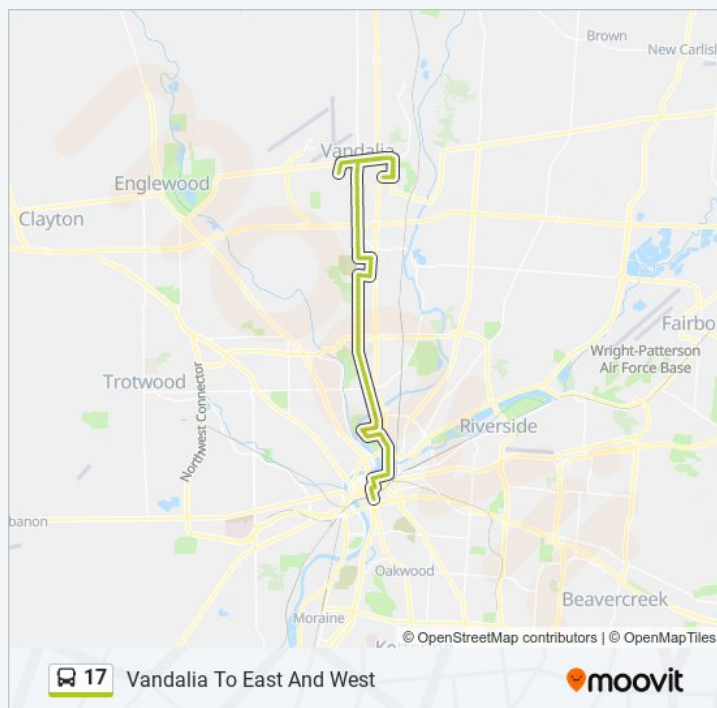

Dixie @ Palisades

Friday

5:58 AM - 1:28 PM

Saturday

5:58 AM - 1:28 PM

**17 bus Info**

**Direction:** Vandalia To East And West

**Stops:** 84

**Trip Duration:** 50 min

**Line Summary:**

Dixie @ Gipsy

Dixie @ Bartley

Dixie @ Arthur

Dixie @ Stop Eight

Dixie @ Jewelstone

Dixie @ Benchwood