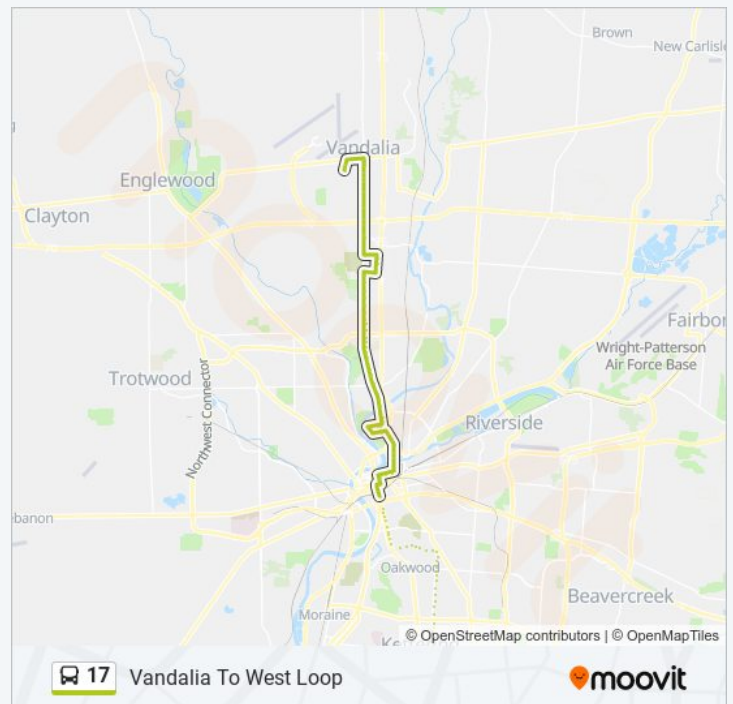

Direction: Vandalia To West Loop

141 stops

[VIEW LINE SCHEDULE](#)

South Hub

Lyons Ridge @ Kingsridge

Kingsridge @ Wal-Mart

Kingsridge @ Wal-Mart

S.R. 725 @ 2146 S.R. 725

S.R. 725 @ Southwind

S.R. 725 @ Yankee

S.R. 725 @ Washington Village

S.R. 725 @ Lyons

S.R. 725 @ Mcewen

S.R. 725 @ Timberlodge Trail

S.R. 725 @ Paragon

Congress Park @ S.R. 725

Congress Park @ Windsor Park

Congress Park @ Paragon

Paragon @ 7550 Paragon

Paragon @ Taverny

Paragon @ Normandy

Paragon @ Normandy Ridge

Paragon @ Grants

Alex Bell @ Trebor

Alex Bell @ Corporate Way

Far Hills @ Loop

S.R. 48 @ Fireside

S.R. 48 @ Village

Far Hills @ Whipp

Far Hills @ Brookmont

Far Hills @ 5692 Far Hills

Far Hills @ Sunnyridge

17 bus Time Schedule

Vandalia To West Loop Route Timetable:

Sunday	6:11 AM - 5:51 PM
Monday	6:11 AM - 5:51 PM
Tuesday	6:11 AM - 5:51 PM
Wednesday	6:11 AM - 5:51 PM
Thursday	6:11 AM - 5:51 PM
Friday	6:11 AM - 5:51 PM
Saturday	6:11 AM - 5:51 PM

17 bus Info

Direction: Vandalia To West Loop

Stops: 141

Trip Duration: 82 min

Line Summary: