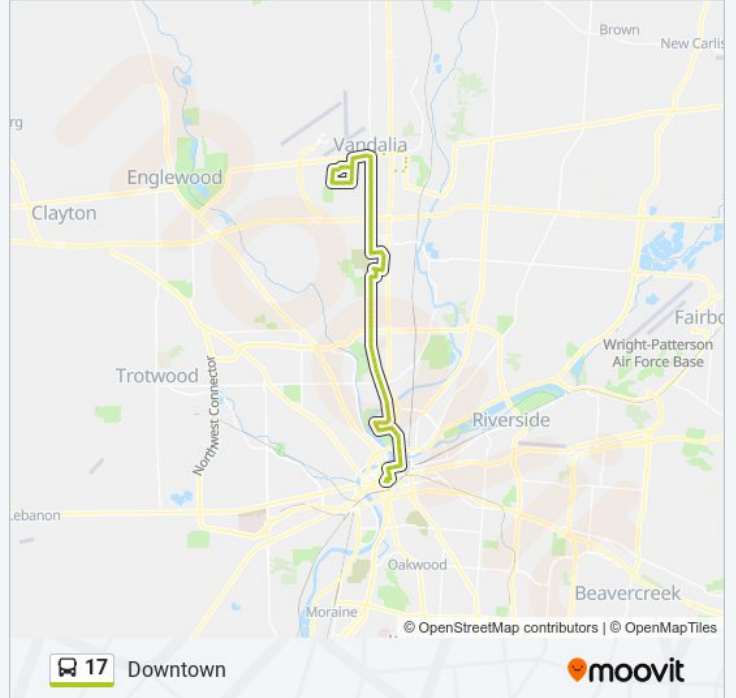

Dixie @ Cresthill
Dixie @ Stonequarry
Dixie @ Great Hill
Dixie @ Cloverleaf
Dixie @ 9125 Dixie
Dixie @ Little York
Maxton @ Miller
Miller @ Maxton
Miller @ Sams Club
Miller @ Tim Hortons
Walmart @ York Commons
Dixie @ Benchwood
Dixie @ Jewelstone
Dixie @ Stop Eight
Dixie @ Arthur
Dixie @ Bartley
Dixie @ Gipsy
Dixie @ Palisades
Dixie @ 5945 Dixie
Dixie @ Needmore
Dixie @ Kroger Entrance
Dixie @ Hogue
Dixie @ 5245 Dixie
Dixie @ Frederick
Dixie @ Ottello
Dixie @ Koehler
Dixie @ Bueno Vista
Dixie @ Hillsdale
Dixie @ Maplegrove
Dixie @ Siebenthaler
Dixie @ 3315 Dixie
Dixie @ Neva
Dixie @ Drill