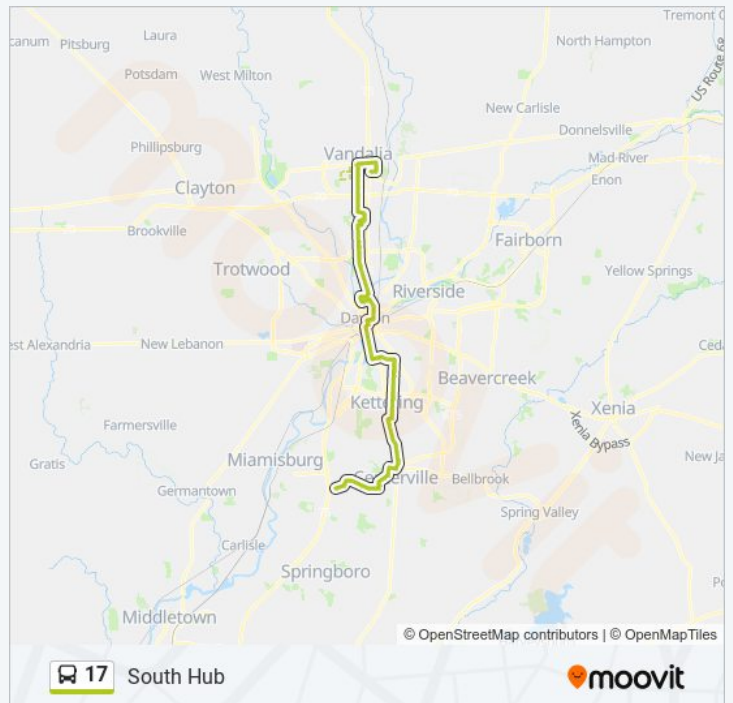

Dixie @ Stonequarry

Dixie @ Great Hill

Dixie @ Cloverleaf

Dixie @ 9125 Dixie

Dixie @ Little York

Maxton @ Miller

**17 bus Time Schedule**

South Hub Route Timetable:

**Direction:** South Hub

**Stops:** 152

**Trip Duration:** 87 min

**Line Summary:**

Miller @ Maxton

Miller @ Sams Club

Miller @ Tim Hortons

Walmart @ York Commons