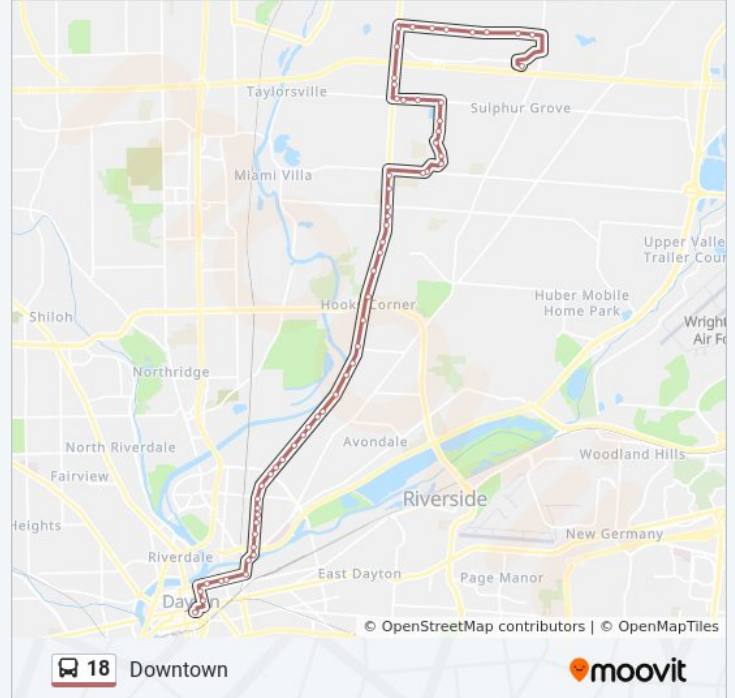

Troy @ Edmund

Troy @ Ray

Troy @ Chapel

Troy @ Dell

Troy @ Valley

Valley @ Keowee

Keowee @ Pitt

Monument @ Webster

Monument @ Sears

Monument @ Patterson

Saint Clair @ 1st

Saint Clair @ 2nd

Wright Stop Plaza - S.B.

Direction: Downtown

62 stops

[VIEW LINE SCHEDULE](#)

Direction: Downtown

Stops: 62

Trip Duration: 41 min

Line Summary:

Alex @ Savoy

Alex @ Kimberly

Dixie @ Alex Bell

Alex Bell @ 1030 Alex Bell