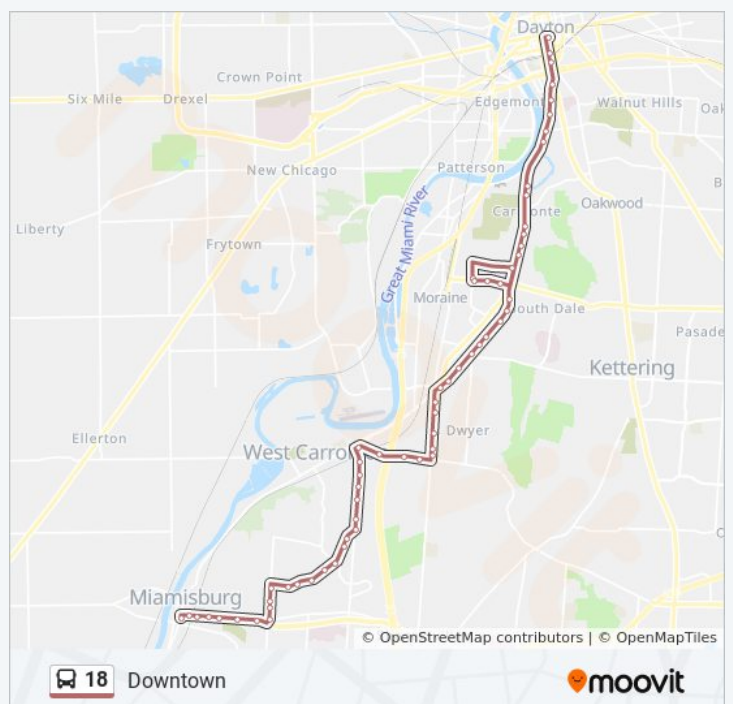

Monument @ Sears

Monument @ Patterson

Saint Clair @ 1st

Saint Clair @ 2nd

Wright Stop Plaza - S.B.

Direction: Downtown

62 stops

[VIEW LINE SCHEDULE](#)

King Richard @ Forester

King Richard @ Gray Goose

Alex @ Orchard Hill

Alex @ Bridle

Alex @ Liberty

Alex @ Gibbons

18 bus Time Schedule

Downtown Route Timetable:

Sunday	12:17 AM - 6:42 PM
Monday	12:17 AM - 6:42 PM
Tuesday	12:17 AM - 6:42 PM
Wednesday	12:17 AM - 6:42 PM
Thursday	12:17 AM - 6:42 PM
Friday	12:17 AM - 6:42 PM
Saturday	12:17 AM - 6:42 PM

18 bus Info

Direction: Downtown

Stops: 62

Trip Duration: 41 min

Line Summary:

Alex @ Savoy

Alex @ Kimberly

Dixie @ Alex Bell

Alex Bell @ 1030 Alex Bell