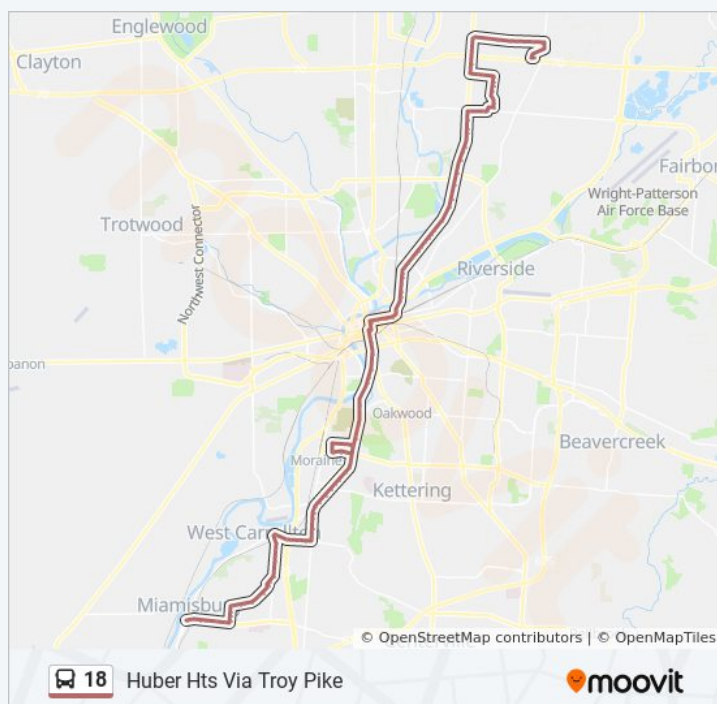

King Richard @ Gray Goose

Alex @ Orchard Hill

Alex @ Bridle

Alex @ Liberty

Alex @ Gibbons

18 bus Time Schedule

Huber Hts Via Troy Pike Route Timetable:

Sunday	5:26 AM - 10:45 PM
Monday	5:26 AM - 10:45 PM
Tuesday	5:26 AM - 10:45 PM
Wednesday	5:26 AM - 10:45 PM
Thursday	5:26 AM - 10:45 PM
Friday	5:26 AM - 10:45 PM
Saturday	5:26 AM - 10:45 PM

18 bus Info

Direction: Huber Hts Via Troy Pike

Stops: 119

Trip Duration: 86 min

Line Summary:

Alex @ Savoy

Alex @ Kimberly

Dixie @ Alex Bell