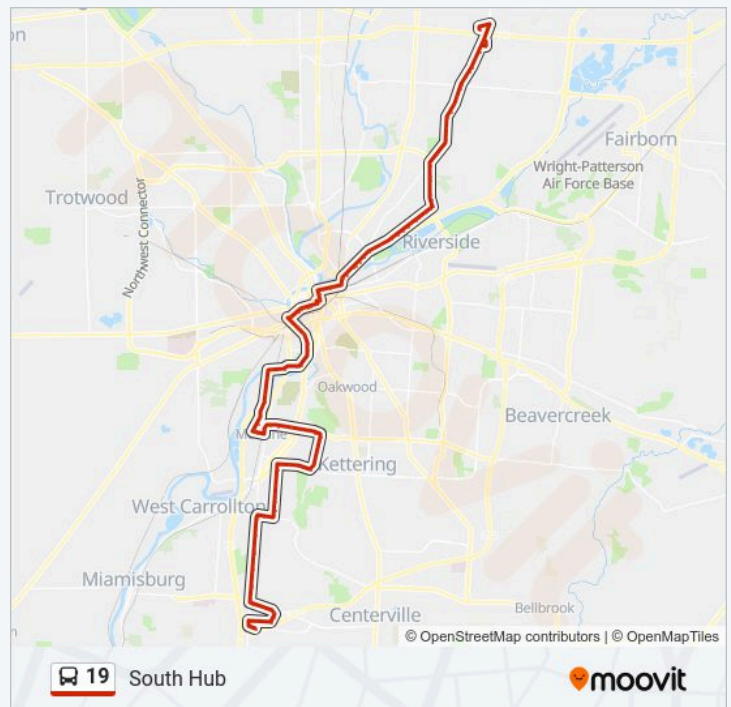

Harshman @ Valley

Valley @ 3081 Valley

Valley @ 2801 Valley

Valley @ Pleasant Valley

Valley @ Rohrer

19 bus Time Schedule

South Hub Route Timetable:

Monday	5:12 AM-11:00 PM
Tuesday	5:12 AM-11:00 PM
Wednesday	5:12 AM-11:00 PM
Thursday	5:12 AM-11:00 PM
Friday	5:12 AM-11:00 PM
Saturday	5:12 AM-11:00 PM
Sunday	5:12 AM-11:00 PM

19 bus Info

Direction: South Hub

Stops: 122

Trip Duration: 77 min

Line Summary:

Valley @ Broadmead

Valley @ Prince Albert

Valley @ Floral Home