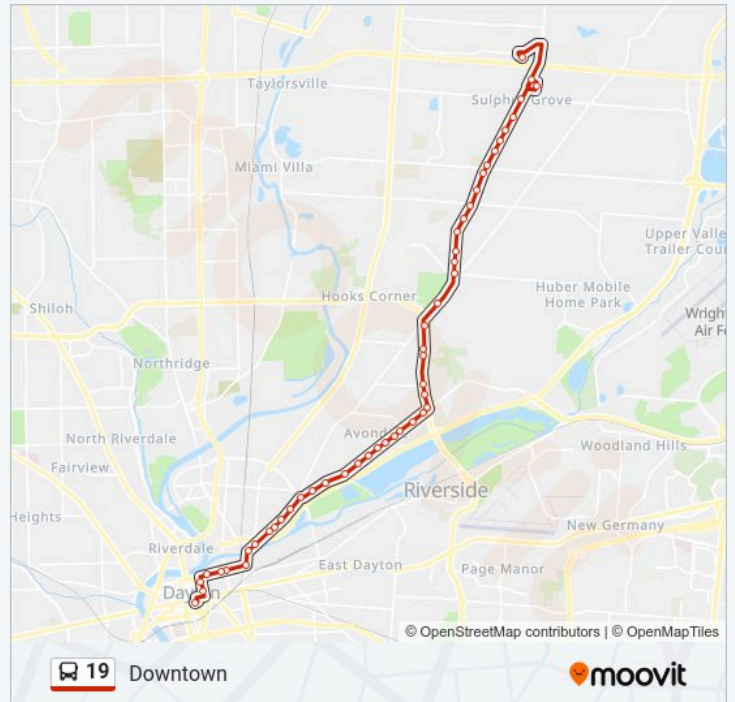

Stops: 49

Trip Duration: 33 min

Line Summary:

Valley @ 2033 Valley
 Valley @ Semler
 Valley @ Saint Adalbert
 Valley @ Bellefontaine
 Valley @ Stanley
 Valley @ Stapleton
 Valley @ Rita
 Valley @ Chapel
 Valley @ Air
 Valley @ Troy
 Valley @ Keowee
 Keowee @ Pitt
 Monument @ Webster
 Monument @ Sears
 Monument @ Patterson
 Saint Clair @ 1st
 Saint Clair @ 2nd
 Wright Stop Plaza - S.B.