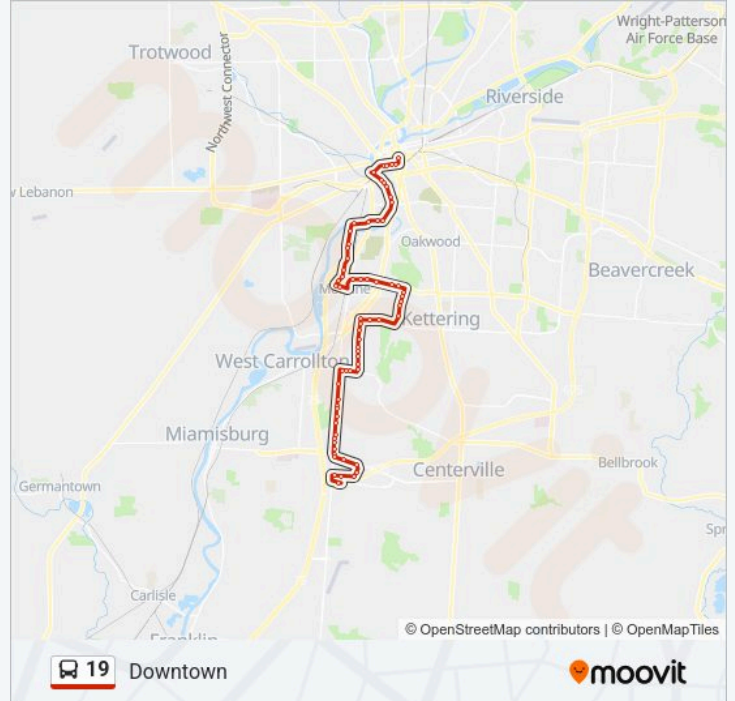

Direction: Downtown

68 stops

[VIEW LINE SCHEDULE](#)

South Hub
 Kingsridge @ S.R. 741
 Kingsridge @ 8934 Kingsridge
 Kingsridge @ Wal-Mart
 Kingsridge @ Wal-Mart
 State Hwy 725 @ Kingsridge Dr
 Mad River Station
 State Hwy 725 @ State Hwy 741
 S.R. 741 @ Mall Park
 S.R. 741 @ Martins
 S.R. 741 @ Summit Glen

19 bus Time Schedule

Downtown Route Timetable:

Monday	12:44 PM-12:20 AM
Tuesday	12:44 PM-12:20 AM
Wednesday	12:44 PM-12:20 AM
Thursday	12:44 PM-12:20 AM
Friday	12:44 PM-12:20 AM
Saturday	12:44 PM-12:20 AM
Sunday	12:44 PM-12:20 AM

19 bus Info

Direction: Downtown
Stops: 68
Trip Duration: 49 min
Line Summary:

S.R. 741 @ Loffer
S.R. 741 @ Habitat
S.R. 741 @ Laveta Bauer
S.R. 741 @ Betty
S.R. 741 @ Silvercliff
S.R. 741 @ Carnation
S.R. 741 @ Knoll Ridge
S.R. 741 @ Cindy
Alex Bell @ S.R. 741
Alex Bell @ Meijer
Alex Bell @ Cobblegate
Lamme @ Crew Circle
Lamme @ Belle Isle
Lamme @ Polo Park
Lamme @ Bushwick
Lamme @ 4810 Lamme
Lamme @ Lehigh
Lamme @ Oak Point
Lamme @ Owendale
Lamme @ Stroop
Stroop @ Cordell
Stroop @ Tait
Kettering Medical Center
Southern @ Big Hill
Southern @ Laurelwood
Southern @ Cottonwood
Southern @ Belvoir
Dorothy @ Berkley
Dorothy @ Hilton
Dorothy @ Dixie
Dorothy @ Staples
Dorothy @ Encrete