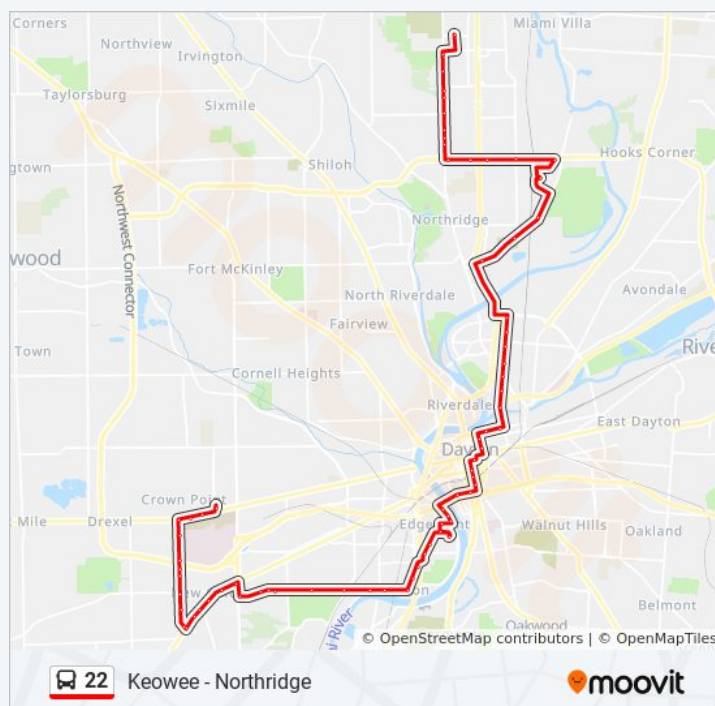

Sunday	5:29 AM - 4:17 PM
Monday	Not Operational
Tuesday	Not Operational
Wednesday	Not Operational
Thursday	Not Operational
Friday	Not Operational
Saturday	5:29 AM - 4:17 PM

22 bus Info

Direction: Cincinnati Via Job Center

Stops: 53

Trip Duration: 32 min

Line Summary:

Gettysburg @ 2560 Gettysburg

Gettysburg @ Frytown

Gettysburg @ Monday Program

Gettysburg @ 1816 Gettysburg

Gettysburg @ Nicholas