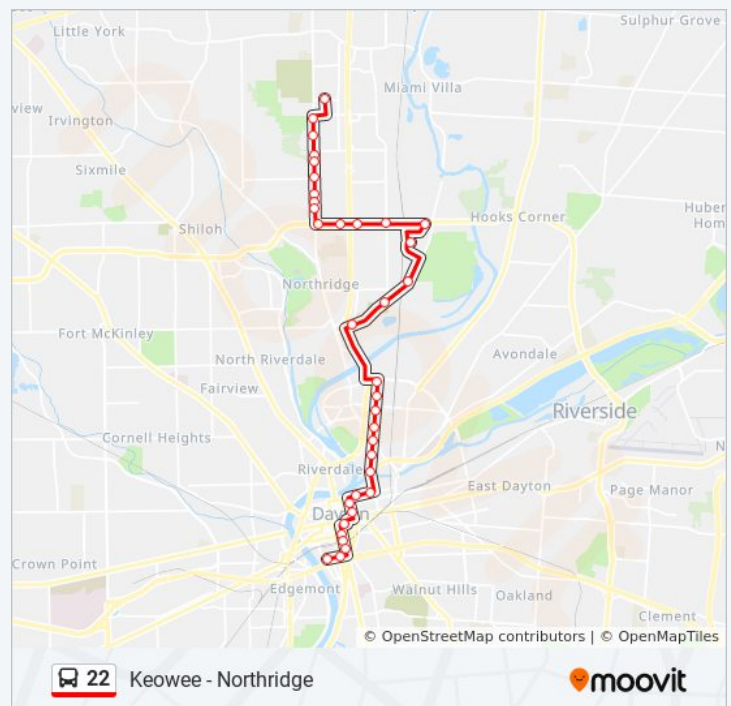

Tuesday	12:10 AM - 6:31 PM
Wednesday	12:10 AM - 6:31 PM
Thursday	12:10 AM - 6:31 PM
Friday	12:10 AM - 6:31 PM
Saturday	12:10 AM - 6:43 PM

22 bus Info

Direction: Longworth St

Stops: 36

Trip Duration: 33 min

Line Summary:

Main @ Franklin

Washington @ Longworth

Direction: Needmore To Miller Ln

77 stops

[VIEW LINE SCHEDULE](#)

Westtown Hub

3rd @ Almond