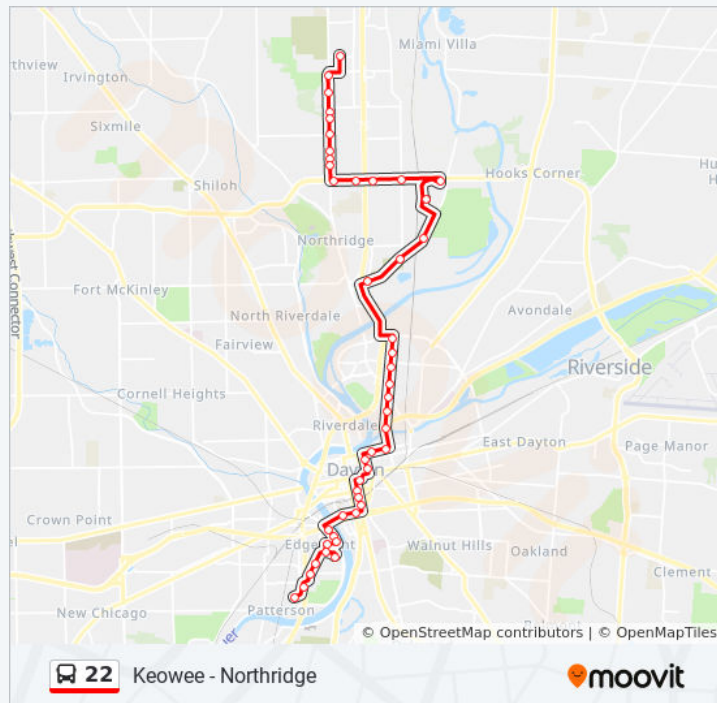

22 bus Info

Direction: Needmore To Miller Ln

Stops: 77

Trip Duration: 61 min

Line Summary:

Cincinnati @ Stewart

Cincinnati @ Bolander

Hopeland St @ Concord St