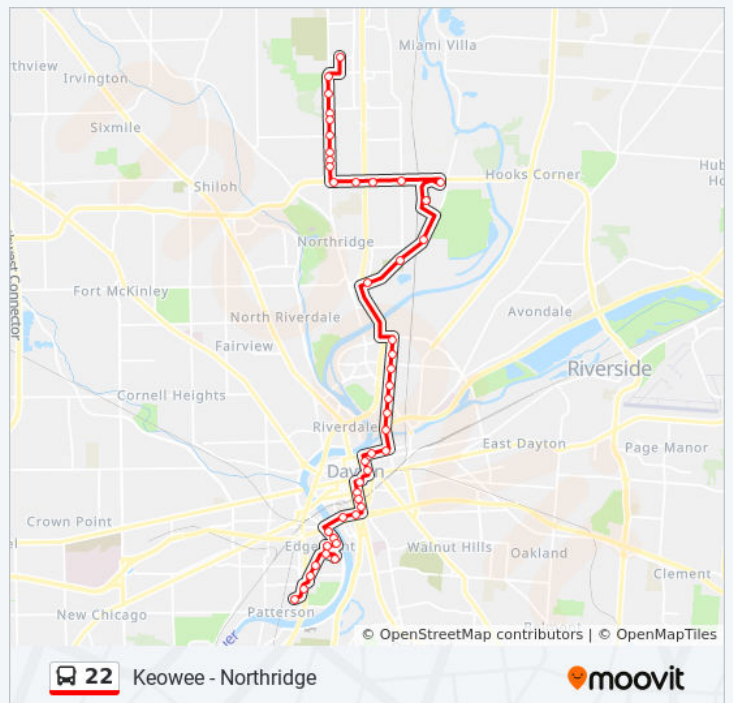

Wagner Ford @ Neff

Wagner Ford @ Ramada Inn

Webster @ Stanley

22 bus Time Schedule

Gateway Route Timetable:

Sunday	5:31 PM - 11:04 PM
Monday	6:04 PM - 11:04 PM
Tuesday	6:04 PM - 11:04 PM
Wednesday	6:04 PM - 11:04 PM
Thursday	6:04 PM - 11:04 PM
Friday	6:04 PM - 11:04 PM
Saturday	5:31 PM - 11:04 PM

22 bus Info

Direction: Gateway

Stops: 83

Trip Duration: 64 min

Line Summary:

Webster @ Behr

Webster @ Lamar

Webster @ Kroc Center