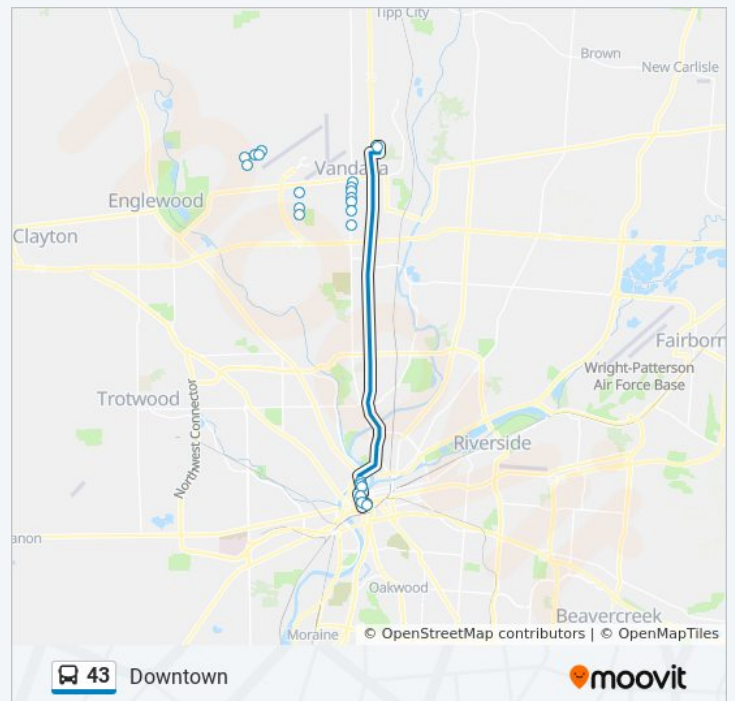

**43 bus Info**  
**Direction:** Chewy To Vandalia  
**Stops:** 24  
**Trip Duration:** 48 min  
**Line Summary:**

[43 bus Line Map](#)

Lightner Rd @ 155 Lightner Rd

Falls Creek @ 900 Falls Creek

Crossroads Court @ Falls Creek

Ludlow @ 2nd

Wright Stop Plaza - N.B.

**43 bus Time Schedule**

Downtown Route Timetable:

Sunday	10:50 PM
Monday	10:50 PM
Tuesday	10:50 PM
Wednesday	10:50 PM
Thursday	10:50 PM
Friday	10:50 PM
Saturday	10:50 PM

**43 bus Info**

**Direction:** Downtown

**Stops:** 23

**Trip Duration:** 42 min

**Line Summary:**

**Direction: Downtown Via Airport**

23 stops

[VIEW LINE SCHEDULE](#)

### Direction: Vandalia

7 stops

[VIEW LINE SCHEDULE](#)

Wright Stop Plaza - N.B.

Jefferson @ 2nd

Monument @ Main

Main @ Emmet

Main @ Babbit