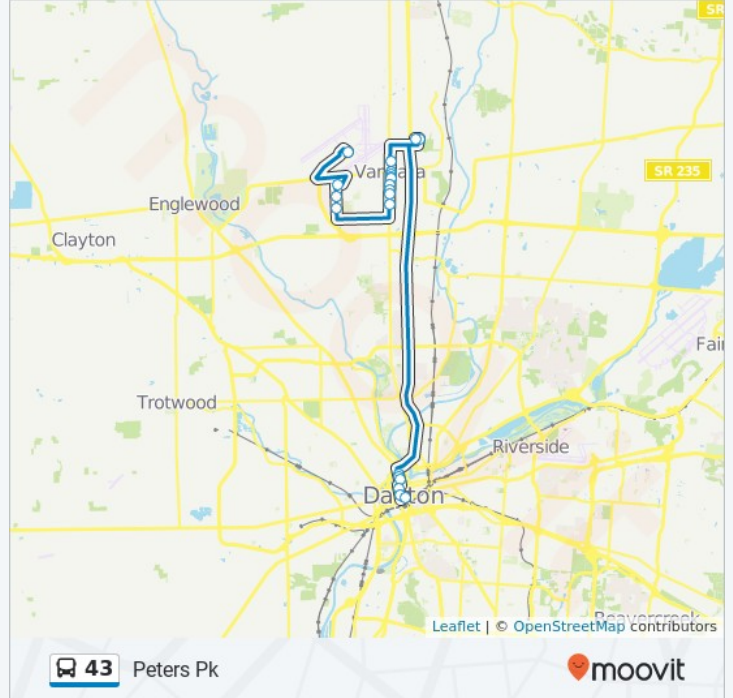

**43 bus Info**  
**Direction:** Chewy To Vandalia  
**Stops:** 24  
**Trip Duration:** 48 min  
**Line Summary:**

[43 bus Line Map](#)

Lightner Rd @ 155 Lightner Rd

Falls Creek @ 900 Falls Creek

Crossroads Court @ Falls Creek

### 43 bus Info

**Direction:** Peters Pk

**Stops:** 23

**Trip Duration:** 46 min

**Line Summary:**

Dixie @ Stonequarry

Peters Pike @ Fieldstone Way

Northbound Peters @ Capstone

Peters Pike @ Worldwide Place

Main @ Babbit

Main @ Mcpherson

Main @ Emmet

Ludlow @ Monument

Ludlow @ 2nd

Wright Stop Plaza - N.B.

### Direction: Vandalia

7 stops

[VIEW LINE SCHEDULE](#)

Wright Stop Plaza - N.B.

Jefferson @ 2nd

Monument @ Main

Main @ Emmet

Main @ Babbit