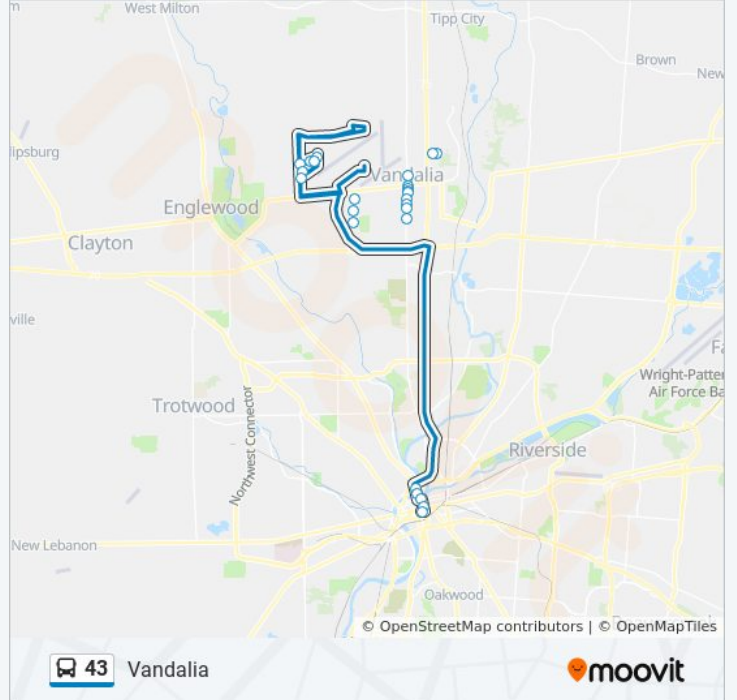

## Chewy To Vandalia

[Get The App](#)

The 43 bus line (Chewy To Vandalia) has 6 routes. For regular weekdays, their operation hours are:  
 (1) Chewy To Vandalia: 5:15 AM - 5:45 PM(2) Downtown: 10:50 PM(3) Downtown Via Airport: 6:15 AM - 11:48 PM(4) Energizer Via Airport: 5:10 AM - 10:02 PM(5) Peters Pk: 6:19 AM - 6:47 PM(6) Vandalia: 11:32 PM  
 Use the Moovit App to find the closest 43 bus station near you and find out when is the next 43 bus arriving.

### Direction: Vandalia

7 stops

[VIEW LINE SCHEDULE](#)

Wright Stop Plaza - N.B.

Jefferson @ 2nd

Monument @ Main

Main @ Emmet

Main @ Babbit

### 43 bus Time Schedule

Vandalia Route Timetable:

Sunday	11:32 PM
Monday	11:32 PM
Tuesday	11:32 PM
Wednesday	11:32 PM
Thursday	11:32 PM
Friday	11:32 PM
Saturday	11:32 PM

### 43 bus Info

**Direction:** Vandalia

**Stops:** 7

**Trip Duration:** 16 min

**Line Summary:**

43 bus time schedules and route maps are available in an offline PDF at [moovitapp.com](https://moovitapp.com). Use the [Moovit App](#) to see live bus times, train schedule or subway schedule, and step-by-step directions for all public transit in Dayton.