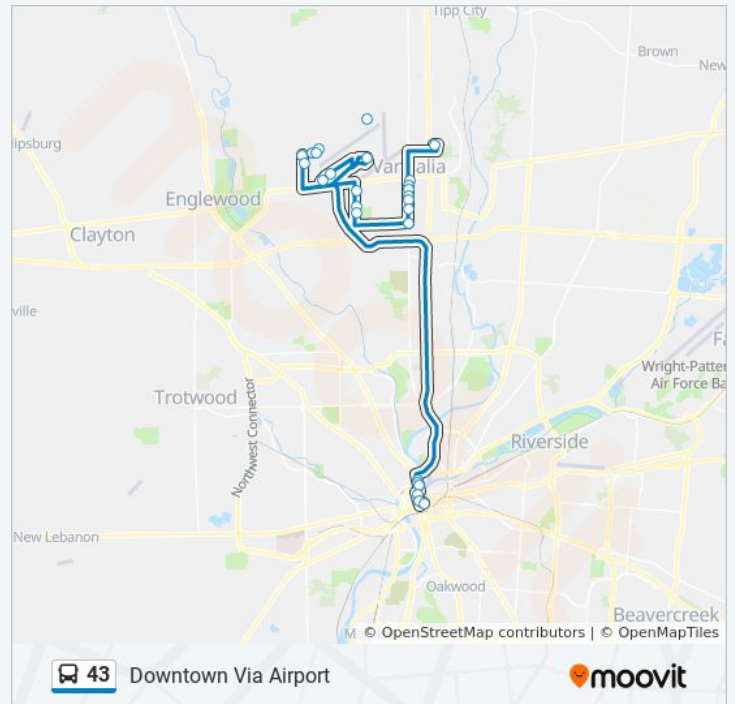

**43 bus Info**

**Direction:** Downtown

**Stops:** 23

**Trip Duration:** 42 min

**Line Summary:**

**Direction: Downtown Via Airport**

23 stops

[VIEW LINE SCHEDULE](#)

**43 bus Time Schedule**

Downtown Via Airport Route Timetable:

Crossroads Court @ Falls Creek  
 Falls Creek @ Crossroads Ct  
 North Dixie @ National  
 Dixie @ 237 Dixie  
 Dixie @ Elva  
 Dixie @ Alkaline Springs  
 Dixie @ Vandalia Village  
 Dixie @ Cresthill  
 Dixie @ Stonequarry  
 Peters Pike @ Fieldstone Way  
 Northbound Peters @ Capstone  
 Peters Pike @ Worldwide Place  
 Purina  
 Energizer  
 Fedex @ Concorde Dr  
 Dayton International Airport  
 Proctor @ Gamble  
 Main @ Babbit  
 Main @ Mcpherson  
 Main @ Emmet  
 Ludlow @ Monument  
 Ludlow @ 2nd  
 Wright Stop Plaza - N.B.

**Direction:** Downtown Via Airport

**Stops:** 23

**Trip Duration:** 45 min

**Line Summary:**

**Direction: Energizer Via Airport**

17 stops

[VIEW LINE SCHEDULE](#)

Wright Stop Plaza - N.B.  
 Jefferson @ 2nd  
 Monument @ Main  
 Main @ Emmet  
 Main @ Babbit

### Direction: Vandalia

7 stops

[VIEW LINE SCHEDULE](#)

Wright Stop Plaza - N.B.

Jefferson @ 2nd

Monument @ Main

Main @ Emmet

Main @ Babbit