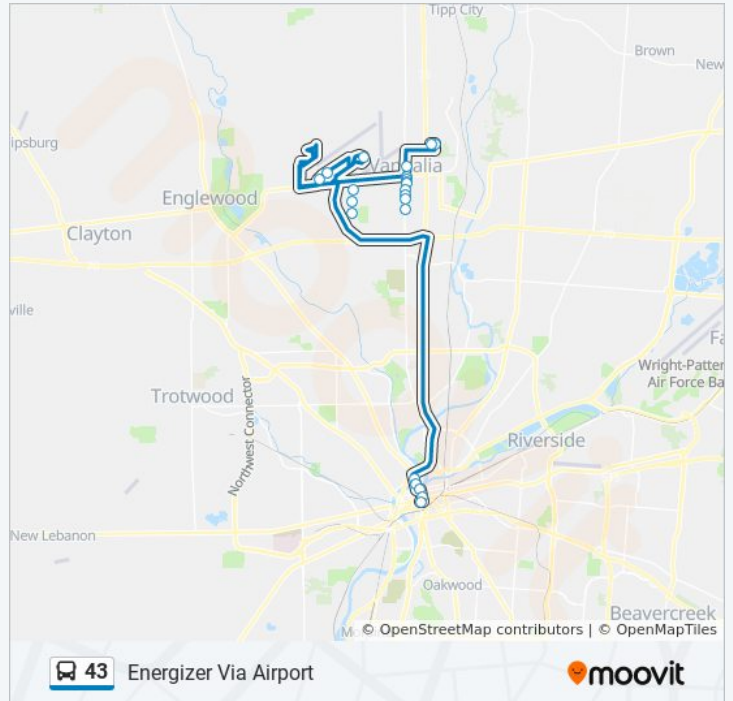

**Direction:** Downtown Via Airport

**Stops:** 23

**Trip Duration:** 45 min

**Line Summary:**

**Direction: Energizer Via Airport**

17 stops

[VIEW LINE SCHEDULE](#)

Wright Stop Plaza - N.B.  
 Jefferson @ 2nd  
 Monument @ Main  
 Main @ Emmet  
 Main @ Babbit

Dayton International Airport

North Dixie @ 246 North Dixie

Falls Creek @ 900 Falls Creek

Crossroads Court @ Falls Creek

### 43 bus Info

**Direction:** Energizer Via Airport

**Stops:** 17

**Trip Duration:** 43 min

**Line Summary:**

### Direction: Vandalia

7 stops

[VIEW LINE SCHEDULE](#)

Wright Stop Plaza - N.B.

Jefferson @ 2nd

Monument @ Main

Main @ Emmet

Main @ Babbit