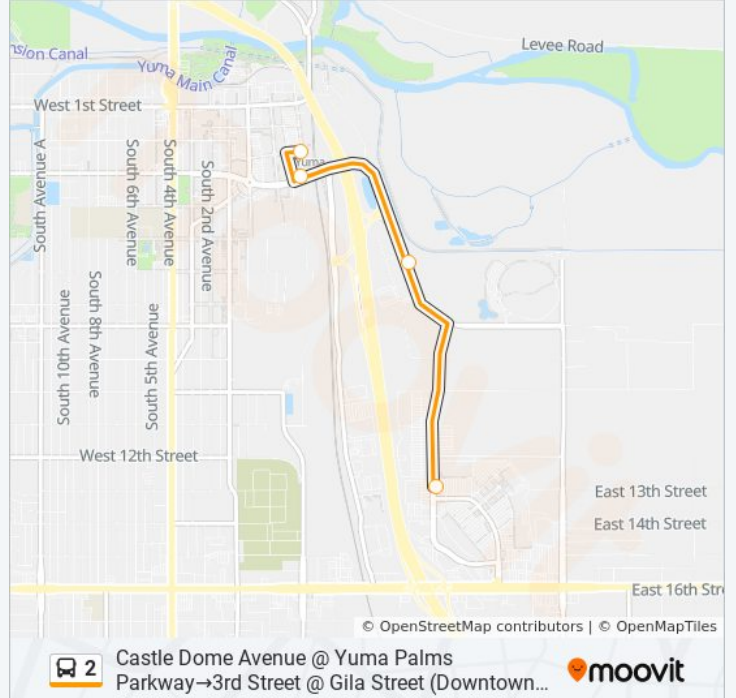

Use the Moovit App to find the closest 2 bus station near you and find out when is the next 2 bus arriving.

Direction: 16th Street In Front Of Panda Express→3rd Street @ Gila Street (Downtown Yuma Transit Center)
 7 stops
[VIEW LINE SCHEDULE](#)

Giss Parkway @ 7th Street

Giss Parkway @ Gila Street

3rd Street @ Gila Street (Downtown Yuma
Transit Center)

Direction: Castle Dome Avenue @ Yuma Palms Parkway→3rd Street @ Gila Street (Downtown Yuma Transit Center)

4 stops

[VIEW LINE SCHEDULE](#)

Castle Dome Avenue @ Yuma Palms Parkway

Giss Parkway @ 7th Street

Giss Parkway @ Gila Street

3rd Street @ Gila Street (Downtown Yuma
Transit Center)

2 bus Time Schedule

Castle Dome Avenue @ Yuma Palms Parkway→3rd Street @ Gila Street (Downtown Yuma Transit Center) Route Timetable:

2 bus Info

Direction: Castle Dome Avenue @ Yuma Palms Parkway→3rd Street @ Gila Street (Downtown Yuma Transit Center)

Stops: 4

Trip Duration: 5 min

Line Summary:

Direction: Gila Street @ 3rd Street (Downtown Yuma Transit Center)→12th Street Behind Harkins Theatre