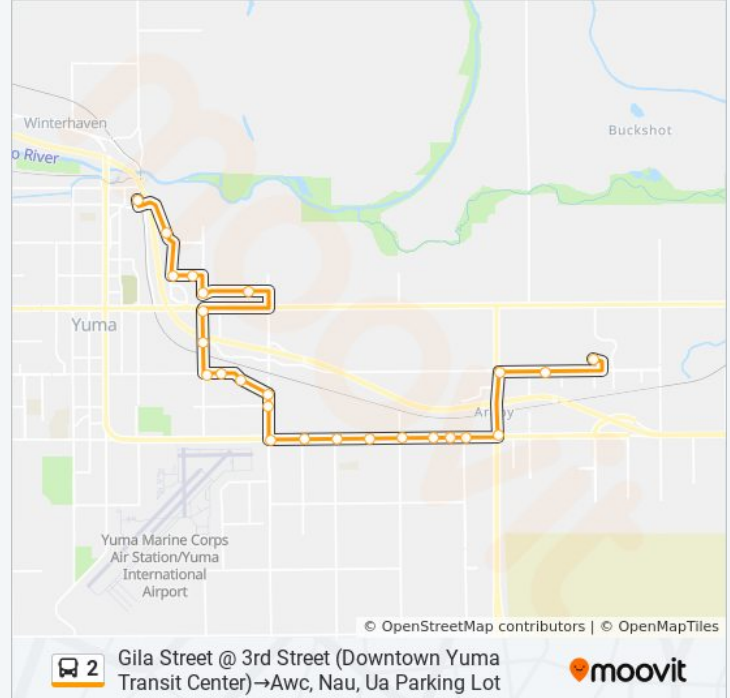

16th Street In Front Of Panda Express→3rd Street @ Gila Street (Downtown Yuma Transit Center)

Get The App

The 2 bus line (16th Street In Front Of Panda Express→3rd Street @ Gila Street (Downtown Yuma Transit Center)) has 5 routes. For regular weekdays, their operation hours are:

Use the Moovit App to find the closest 2 bus station near you and find out when is the next 2 bus arriving.

Direction: 16th Street In Front Of Panda Express→3rd Street @ Gila Street (Downtown Yuma Transit Center)
 7 stops
[VIEW LINE SCHEDULE](#)

2 bus Info

Direction: Gila Street @ 3rd Street (Downtown Yuma Transit Center)→Awc, Nau, Ua Parking Lot

Stops: 25

Trip Duration: 30 min

Line Summary:

32nd Street @ Roadrunner Lane

32nd Street @ Avenue 5e

32nd Street @ Avenue 5 1/2e

32nd Street @ Country Roads Blvd (Country Roads Rv Park)

32nd Street @ Avenue 6e

Araby Road @ 32nd Street

24th Street @ Araby Road

24th Street @ College Avenue

Awc, Nau, Ua Parking Lot

2 bus time schedules and route maps are available in an offline PDF at moovitapp.com. Use the [Moovit App](#) to see live bus times, train schedule or subway schedule, and step-by-step directions for all public transit in Yuma County.