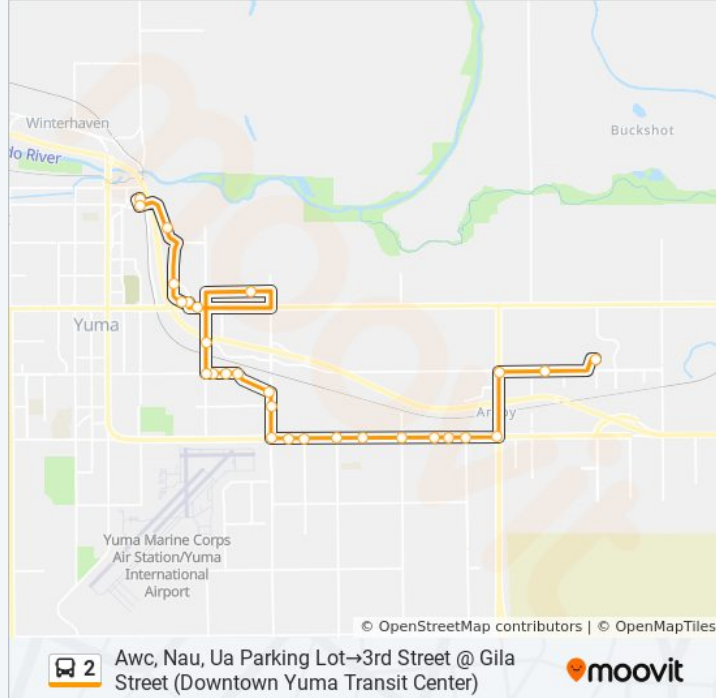

2 bus Info
Direction: 16th Street In Front Of Panda Express→3rd Street @ Gila Street (Downtown Yuma Transit Center)
Stops: 7
Trip Duration: 7 min
Line Summary:

Direction: Awc, Nau, Ua Parking Lot→3rd Street @ Gila Street (Downtown Yuma Transit Center)

2 bus Info

Direction: Awc, Nau, Ua Parking Lot→3rd Street @ Gila Street (Downtown Yuma Transit Center)

Stops: 28

Trip Duration: 30 min

Line Summary:

24th Street - Across Melody Lane

Pacific Avenue @ 24th Street

Pacific Avenue @ Gila Ridge Road

Ycat Office @ 14th Street

16th Street In Front Of Panda Express

Castle Dome Avenue @ Yuma Palms Parkway
(Near Kneaders)

Castle Dome Avenue Across From Shilo Inn

Castle Dome Avenue @ Yuma Palms Parkway

Giss Parkway @ 7th Street

Giss Parkway @ Gila Street

3rd Street @ Gila Street (Downtown Yuma
Transit Center)

Direction: Castle Dome Avenue @ Yuma Palms Parkway→3rd Street @ Gila Street (Downtown Yuma Transit Center)