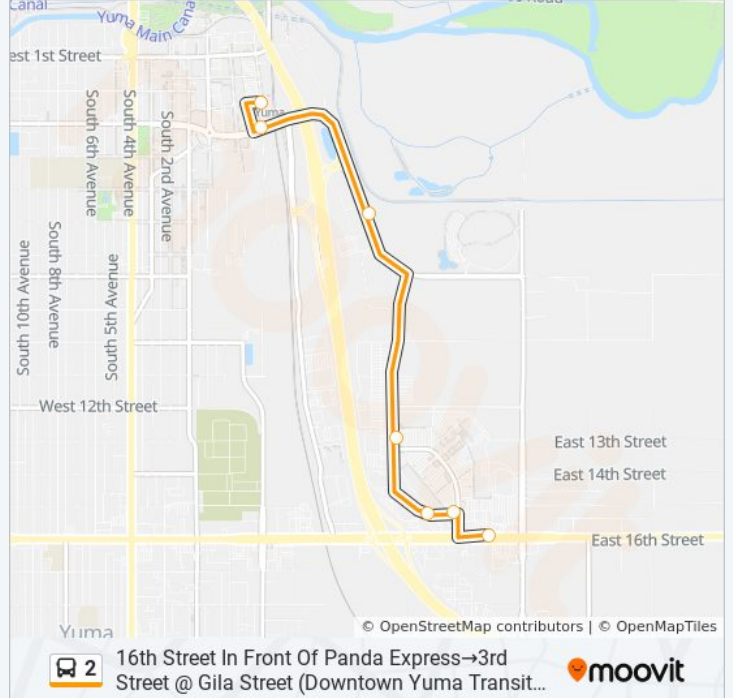

16th Street In Front Of Panda Express→3rd Street @ Gila Street (Downtown Yuma Transit Center)

Get The App

The 2 bus line (16th Street In Front Of Panda Express→3rd Street @ Gila Street (Downtown Yuma Transit Center)) has 5 routes. For regular weekdays, their operation hours are:

Use the Moovit App to find the closest 2 bus station near you and find out when is the next 2 bus arriving.

Direction: 16th Street In Front Of Panda Express→3rd Street @ Gila Street (Downtown Yuma Transit Center)
 7 stops
[VIEW LINE SCHEDULE](#)

- 16th Street In Front Of Panda Express
- Castle Dome Avenue @ Yuma Palms Parkway (Near Kneaders)
- Castle Dome Avenue Across From Shilo Inn
- Castle Dome Avenue @ Yuma Palms Parkway
- Giss Parkway @ 7th Street
- Giss Parkway @ Gila Street
- 3rd Street @ Gila Street (Downtown Yuma Transit Center)

2 bus Info
Direction: 16th Street In Front Of Panda Express→3rd Street @ Gila Street (Downtown Yuma Transit Center)
Stops: 7
Trip Duration: 7 min
Line Summary:

Direction: Awc, Nau, Ua Parking Lot→3rd Street @ Gila Street (Downtown Yuma Transit Center)