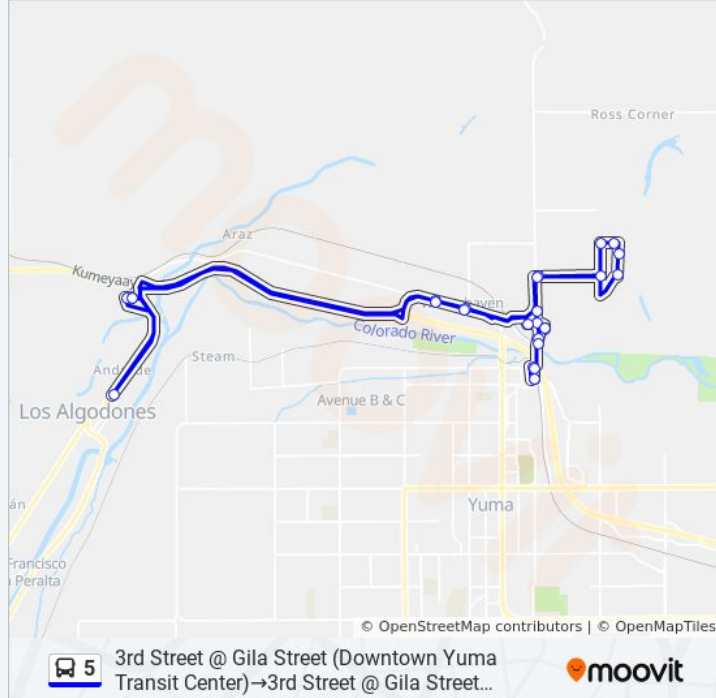

- 3rd Street @ Gila Street (Downtown Yuma Transit Center)
- Gila Street @ 1st Street
- Quechan Drive @ Across Indian Hill Drive
- Paradise Casino @ Agnes Road
- Quechan Drive @ Sapphire Lane
- Across Quechan Community Center @ San Pasqual School Road
- Baseline Road @ San Pasqual School Road
- Ironwood Drive @ Ironwood Terrace
- Ironwood Drive @ Ironwood Terrace
- Arnold Road @ Cocopah Road
- Arnold Road @ Baseline Road
- San Pasqual School Road @ Picascho Road
- 1st Street @ Gila Street
- Winterhaven Drive @ Railroad Avenue
- Winterhaven Dr @ Jimbo's Towing
- Quechan Casino Resort @ Main Entrance
- Quechan Casino Resort @ Employee Entrance

5 bus Info
Direction: 3rd Street @ Gila Street (Downtown Yuma Transit Center)→3rd Street @ Gila Street (Downtown Yuma Transit Center)
Stops: 22
Trip Duration: 49 min
Line Summary:

Sr 186 @ Andrade Port Of Entry

Quechan Casino Resort @ Main Entrance

Winterhaven Dr @ Sans End Rv Park (2209 Winterhaven Dr)

Winterhaven Dr @ 2nd Avenue

3rd Street @ Gila Street (Downtown Yuma Transit Center)

Direction: 3rd Street @ Gila Street (Downtown Yuma Transit Center)→3rd Street @ Gila Street (Downtown Yuma Transit Center)

22 stops

[VIEW LINE SCHEDULE](#)

3rd Street @ Gila Street (Downtown Yuma Transit Center)

Gila Street @ 1st Street

Quechan Drive @ Across Indian Hill Drive

Paradise Casino @ Agnes Road

Quechan Drive @ Sapphire Lane