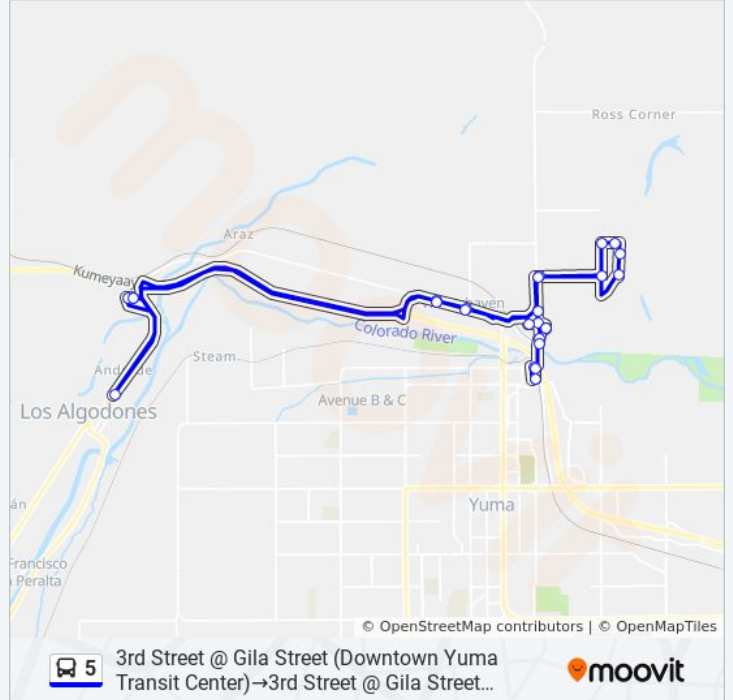

- 3rd Street @ Gila Street (Downtown Yuma Transit Center)
- Gila Street @ 1st Street
- Quechan Drive @ Across Indian Hill Drive
- Paradise Casino @ Agnes Road
- Quechan Drive @ Sapphire Lane
- Across Quechan Community Center @ San Pasqual School Road
- Baseline Road @ San Pasqual School Road
- Ironwood Drive @ Ironwood Terrace
- Ironwood Drive @ Ironwood Terrace
- Arnold Road @ Cocopah Road
- Arnold Road @ Baseline Road
- San Pasqual School Road @ Picascho Road
- 1st Street @ Gila Street
- Winterhaven Drive @ Railroad Avenue
- Winterhaven Dr @ Jimbo's Towing
- Quechan Casino Resort @ Main Entrance
- Quechan Casino Resort @ Employee Entrance

22 stops

[VIEW LINE SCHEDULE](#)

3rd Street @ Gila Street (Downtown Yuma Transit Center)

Gila Street @ 1st Street

Quechan Drive @ Across Indian Hill Drive

Paradise Casino @ Agnes Road

Quechan Drive @ Sapphire Lane

Stops: 22

Trip Duration: 52 min

Line Summary:

Quechan Casino Resort @ Employee Entrance

Sr 186 @ Andrade Port Of Entry

Quechan Casino Resort @ Main Entrance

Winterhaven Dr @ Sans End Rv Park (2209 Winterhaven Dr)

Winterhaven Dr @ 2nd Avenue

3rd Street @ Gila Street (Downtown Yuma Transit Center)

5 bus time schedules and route maps are available in an offline PDF at moovitapp.com. Use the [Moovit App](#) to see live bus times, train schedule or subway schedule, and step-by-step directions for all public transit in Yuma County.