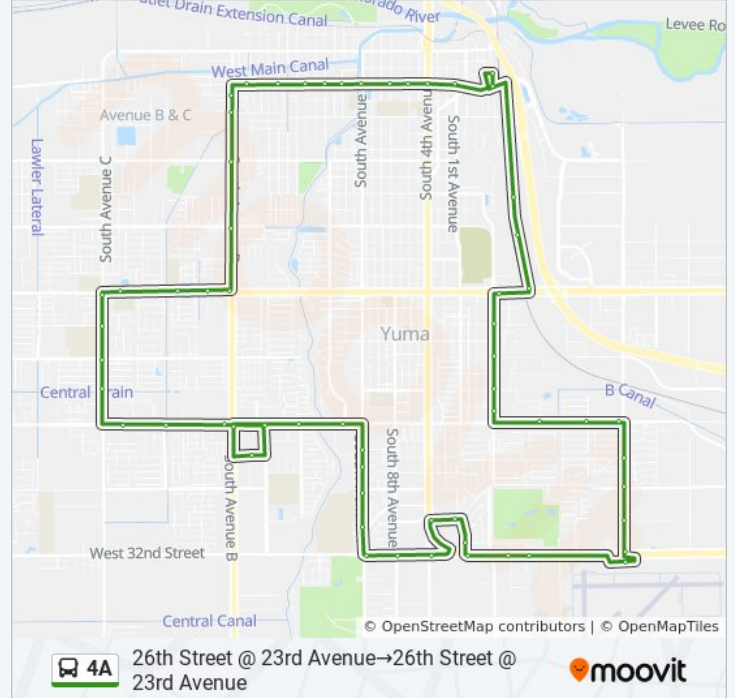

26th Street @ 23rd Avenue→26th Street @ 23rd Avenue

Get The App

The 4A bus line 26th Street @ 23rd Avenue→26th Street @ 23rd Avenue has one route. For regular weekdays, their operation hours are:

(1) 26th Street @ 23rd Avenue→26th Street @ 23rd Avenue: 6:58 AM - 4:58 PM

Pacific Avenue @ San Marcos Drive

24th Street @ Pacific Avenue

24th Street @ Olivia Avenue

24th Street @ Kennedy Lane

24th Street @ Arizona Avenue

Arizona Avenue A 22nd Street

Arizona Avenue A 20th Street

Arizona Avenue A 18th Street

3rd Street @ 17th Avenue

3rd Street @ 20th Avenue

3rd Street @ 24th Avenue

Avenue B @ 4th Street

Avenue B @ Baird Lane

Avenue B @ 8th Street

Avenue B @ 12th Street

16th Street @ Avenue B

16th Street @ Arcadia Lane

16th Street @ 31st Drive

16th Street @ Ypic

Avenue C @ 16th Street

Avenue C @ 18th Street

Avenue C @ 20th Street

Avenue C @ 21st Lane

24th Street @ Sonora Sunset