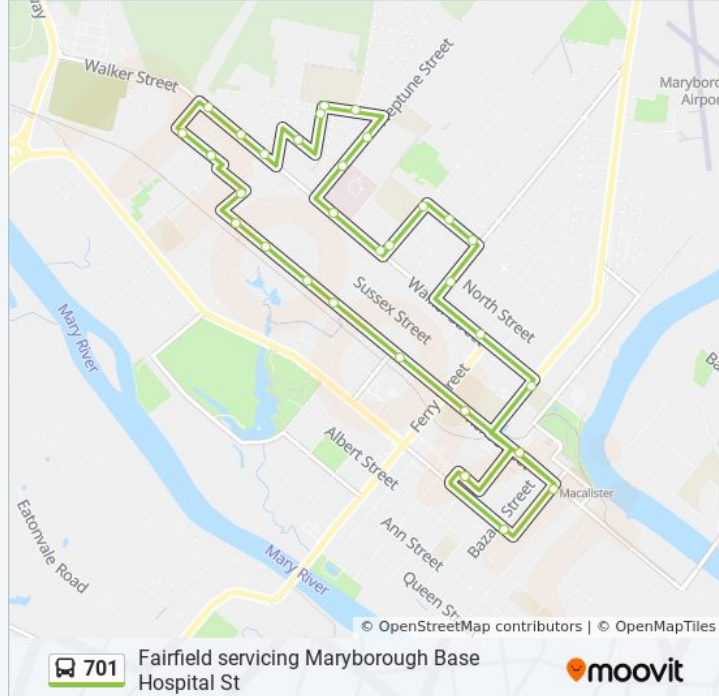

701 bus Info

Direction: Maryborough

Stops: 35

Trip Duration: 37 min

Line Summary:

Neptune St at Winston Noble Drive

Walker St at Neptune Street

Walker Street at Amity Street

Ariadne St Near Milton St Hail 'N' Ride

Ariadne Street at Churchill Street

Churchill St at Cheapside Street

Churchill Street at Pallas Street

Pallas Street at Milton Street

Walker Street at Ferry Street

John St at St Marys School

Kent St at Lennox Street

Richmond Street at Kent Street

Alice St at Bazaar Street

Service Rd at Alice Street

Direction: Maryborough Council Chambers

32 stops

[VIEW LINE SCHEDULE](#)

Kent St at Lennox Street

Stops: 32

Trip Duration: 30 min

Line Summary:

Walker Street at Stevenson Street

Reed Avenue at Hunter Street

Dunn Street at Boys Avenue

Boys Ave Near Dunn St Hail 'N' Ride

Boys Avenue at Bryant Street