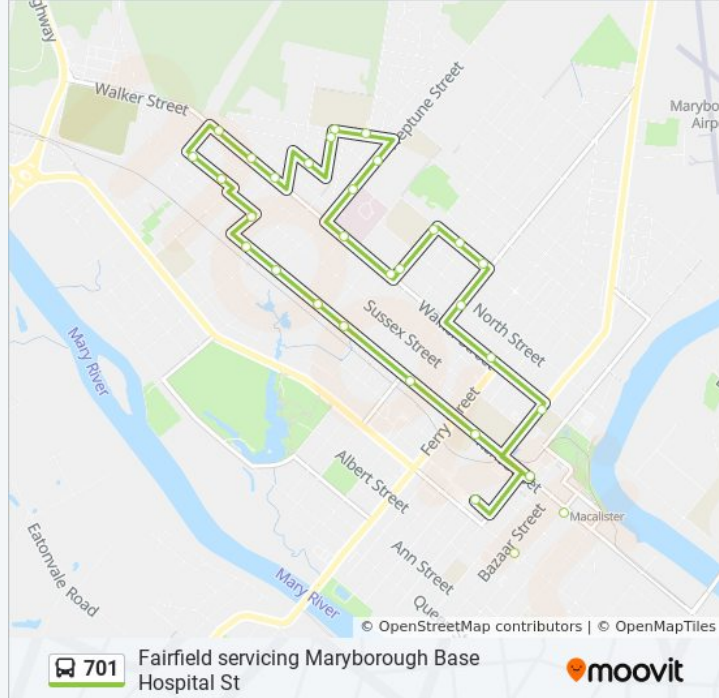

Ariadne St Near Milton St Hail 'N' Ride

Ariadne Street at Churchill Street

Churchill St at Cheapside Street

Churchill Street at Pallas Street

Pallas Street at Milton Street

Walker Street at Ferry Street

John St at St Marys School

Stops: 32

Trip Duration: 30 min

Line Summary:

Walker Street at Stevenson Street

Reed Avenue at Hunter Street

Dunn Street at Boys Avenue

Boys Ave Near Dunn St Hail 'N' Ride

Boys Avenue at Bryant Street

Neptune St at Corser Avenue

Neptune St at Winston Noble Drive

Walker St at Neptune Street

Walker Street at Amity Street

Ariadne St Near Milton St Hail 'N' Ride

Ariadne Street at Churchill Street

Churchill St at Cheapside Street

Churchill Street at Pallas Street

Pallas Street at Milton Street

Walker Street at Ferry Street

John St at St Marys School

Kent St at Lennox Street

Direction: Station Square Shopping Village

17 stops

[VIEW LINE SCHEDULE](#)