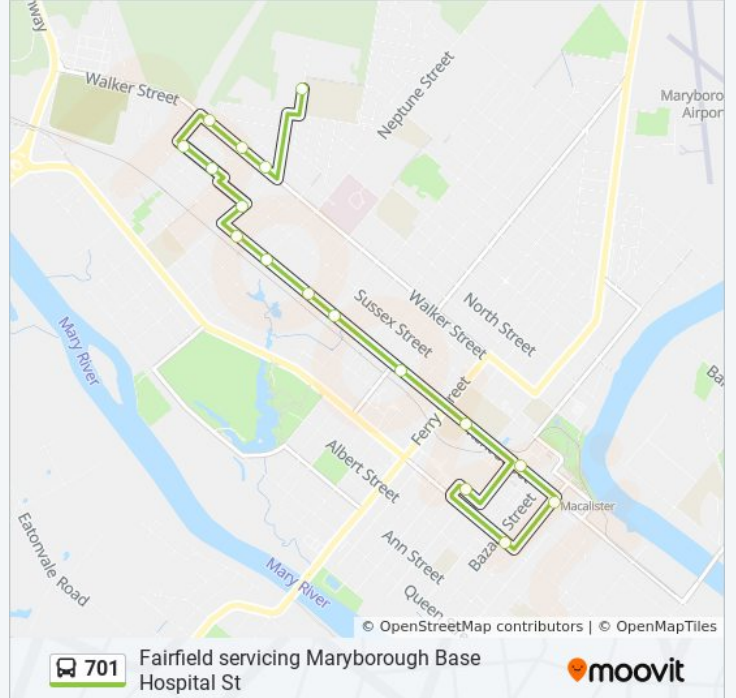

Ariadne St Near Milton St Hail 'N' Ride

Ariadne Street at Churchill Street

Churchill St at Cheapside Street

Churchill Street at Pallas Street

Pallas Street at Milton Street

Walker Street at Ferry Street

John St at St Marys School

Churchill Street at Pallas Street

Pallas Street at Milton Street

Walker Street at Ferry Street

John St at St Marys School

Kent St at Lennox Street

Direction: Station Square Shopping Village

17 stops

[VIEW LINE SCHEDULE](#)

701 bus Info

Direction: Station Square Shopping Village

Stops: 17

Trip Duration: 17 min

Line Summary:

Stafford St at Croydon Street

Walker Street at Matthies Street

Walker Street at Price Street

Walker Street at Stevenson Street

Searle St Near Aldridge High Hail 'N' Ride

701 bus time schedules and route maps are available in an offline PDF at moovitapp.com. Use the [Moovit App](#) to see live bus times, train schedule or subway schedule, and step-by-step directions for all public transit in Maryborough-Hervey Bay.