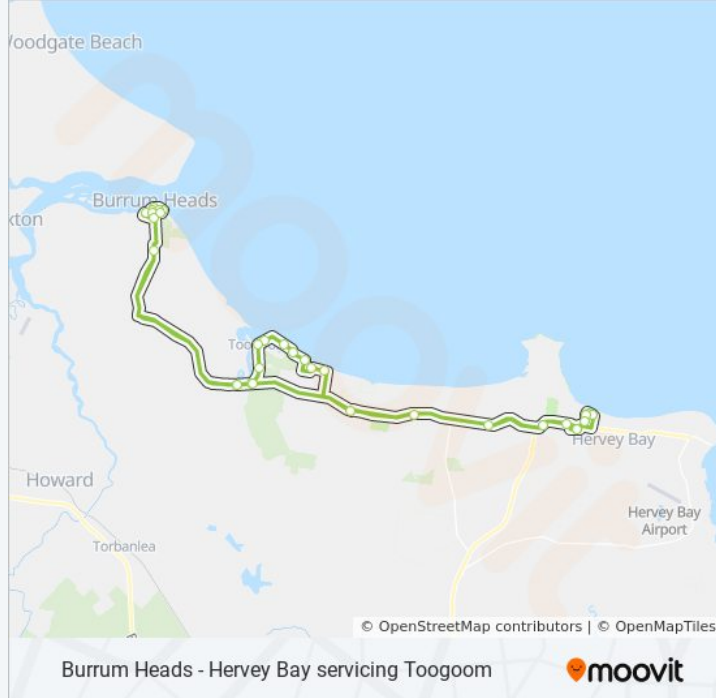

Direction: Hervey Bay, Main St

Stops: 34

Trip Duration: 80 min

Line Summary:

Pialba Burrum Heads Rd Near Toogoom Rd Hnr

Toogoom Rd at Delrose Court

Toogoom Rd Near Lorikeet Ave Hail 'N' Ride

Mark Ave Near Lorikeet Ave Hail 'N' Ride

Kingfisher Pde Near Morris Rd Hail 'N' Ride

Kingfisher Pde Near Sea Beach Way Hail 'N' Ride

Jeppeson Rd Near Desmond Dr Hail 'N' Ride

O Regan Creek Rd Near Yram Pl Hail 'N' Ride

O Regan Creek Rd Near Carkeet Rd Hail 'N' Ride

Maryborough-Hervey Bay Road at Fairway Drive

Central Ave at Stockland Hervey Bay

Torquay Road at Taylor Street

Torquay Road at Hunter St

Main St at Pialba Place Shops

Direction: Stockland Hervey Bay

30 stops

[VIEW LINE SCHEDULE](#)

Main St at Pialba Place Shops

Main Street at Rose St

Central Ave at Stockland Hervey Bay

Boat Harbour Dr at Fraser Shores Shops

Maryborough-Hervey Bay Road at Fairway Drive

Pialba Burrum Heads Rd Near Valfern Ct Hnr