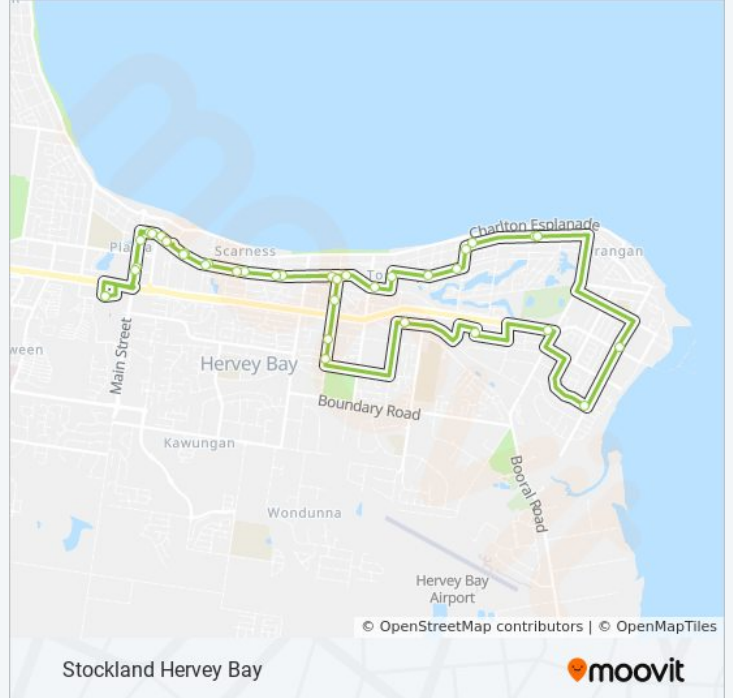

718 bus Info

Direction: Stockland Hervey Bay

Stops: 36

Trip Duration: 60 min

Line Summary:

Tavistock Street at Moonlight Avenue
 Tavistock Street at Exeter Street
 Tavistock St at Torquay Pre School
 Tavistock St at Torquay State School
 Torquay Tce at Torquay State School
 Torquay Road at Gossner Street
 Torquay Road at Down Street
 Torquay Road at Stephenson Street
 Torquay Road at Neils Street
 Torquay Road at Taylor Street
 Torquay Road at Hunter St
 Main St at Pialba Place Shops
 Main Street at Rose St
 Central Ave at Stockland Hervey Bay

Direction: Woolworths Shopping Centre

32 stops

[VIEW LINE SCHEDULE](#)

Central Ave at Stockland Hervey Bay
 Main Street at Boat Harbour Drive
 Torquay Road at Rsl
 Torquay Road at Bryant Street
 Torquay Road at Neils St
 Torquay Road at Zephyr Street
 Torquay Road at Queens Road
 Torquay Road at Backpackers
 Torquay Terrace at Tavistock Street
 Torquay Terrace at Bideford St
 Fraser Street at Truro Street
 Truro Street at Robert Street
 Truro Street at Ann Street
 Ann Street at Cypress Street
 Cypress St Near Ann St Hail 'N' Ride

718 bus Info

Direction: Woolworths Shopping Centre

Stops: 32

Trip Duration: 53 min

Line Summary:

Cypress Street at Margaret Street

Cypress St Near Margaret St Hail 'N' Ride

Pulgul Street at Boat Harbour Drive