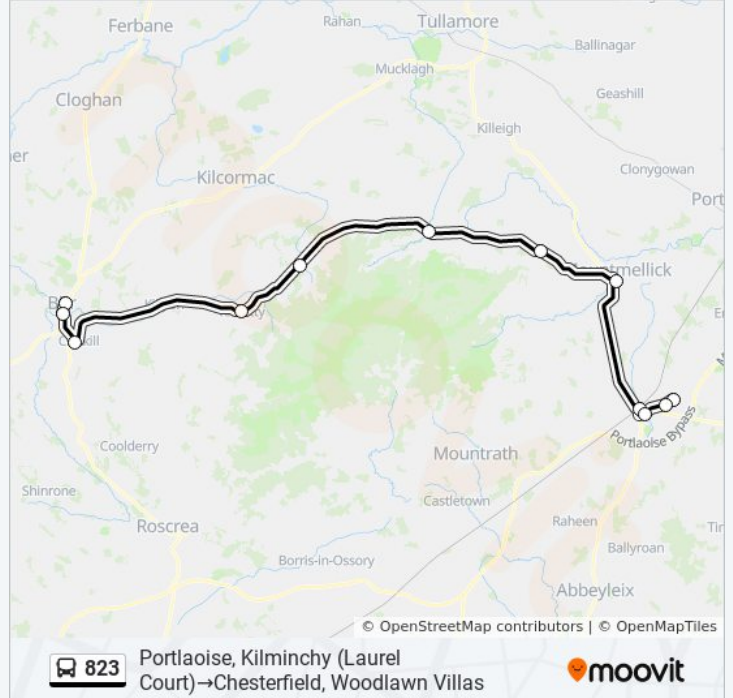

 823

Kilminchy→Woodlawn Villas

[Get The App](#)

The 823 bus line (Kilminchy→Woodlawn Villas) has 2 routes. For regular weekdays, their operation hours are:
(1) Kilminchy→Woodlawn Villas: 7:30 AM - 10:40 PM(2) Woodlawn Villas→Kilminchy: 5:45 AM - 9:10 PM
Use the Moovit App to find the closest 823 bus station near you and find out when is the next 823 bus arriving.

Direction: Kilminchy→Woodlawn Villas

12 stops

[VIEW LINE SCHEDULE](#)

Kilminchy
Hospital
Portlaoise Centre
Portlaoise Station
Mountmellick
Rosenallis
Clonaslee Post Office
Dempsey's Pub
Post Office
Crinkill
Birr
Woodlawn Villas

823 bus Time Schedule

Kilminchy→Woodlawn Villas Route Timetable:

Sunday	9:40 AM - 9:15 PM
Monday	7:30 AM - 10:40 PM
Tuesday	7:30 AM - 10:40 PM
Wednesday	7:30 AM - 10:40 PM
Thursday	7:30 AM - 10:40 PM
Friday	7:30 AM - 10:40 PM
Saturday	7:30 AM - 10:40 PM

823 bus Info**Direction:** Kilminchy→Woodlawn Villas**Stops:** 12**Trip Duration:** 90 min**Line Summary:**

Direction: Woodlawn Villas→Kilminchy

12 stops

[VIEW LINE SCHEDULE](#)

- Woodlawn Villas
- Birr
- Crinkill
- Post Office
- Dempsey's Pub
- Clonaslee
- Rosenallis
- Mountmellick
- Portlaoise Station
- Portlaoise Centre
- Portlaoise Hospital
- Kilminchy