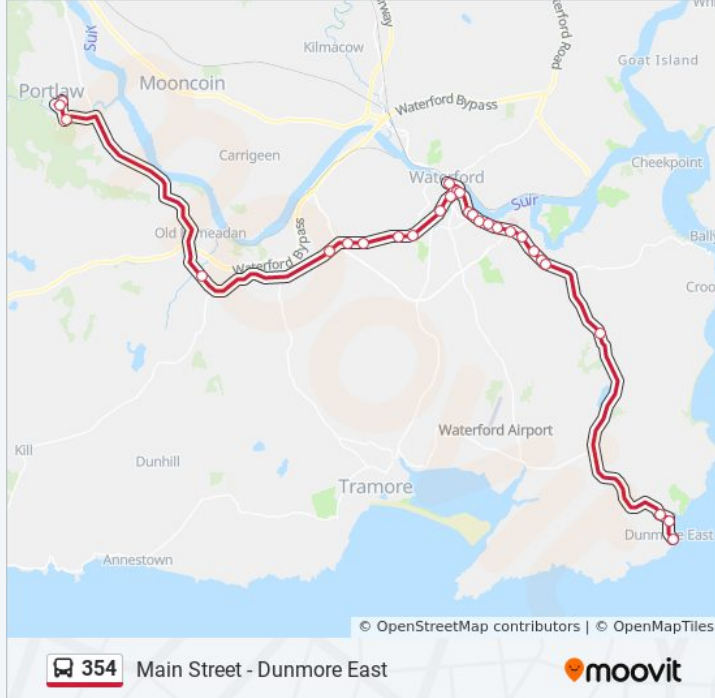

Viewmount Park

Brass Cock

Island View

Becketts Bar

Jb's Shop

Horsequarter Cross

The Park

Dunmore East

Direction: Portlaw

32 stops

[VIEW LINE SCHEDULE](#)

Dunmore East

Hermitage

Shanakiel

Ard Na Coille

The Woods

354 bus Info

Direction: Portlaw

Stops: 32

Trip Duration: 79 min

Line Summary:

 [354 bus Line Map](#)

The Clock Tower

The Quay (Clock Tower)

Cork Road

Whitfield Clinic

Kilmeaden

Coolfinn

Portlaw (Queen Street Junction)

Portlaw Town Centre

Direction: The Quay

18 stops