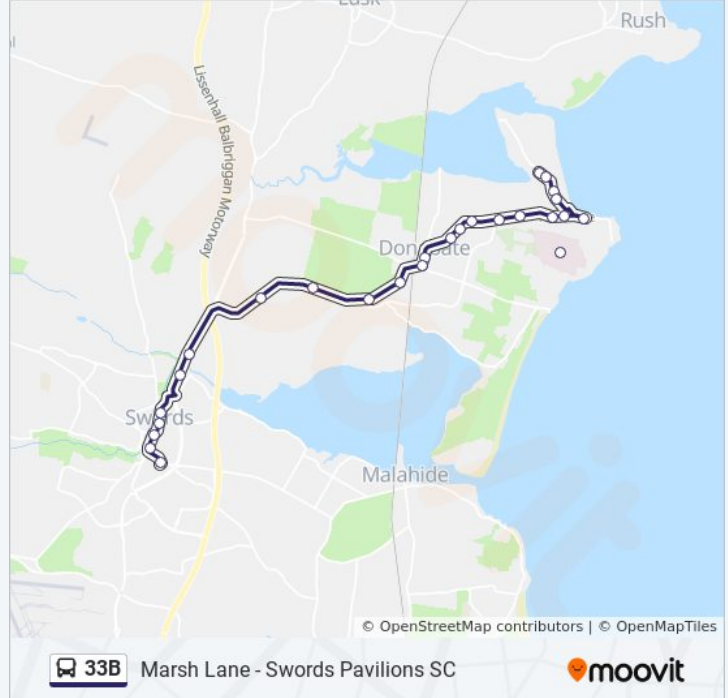

Direction: Marsh Lane→Swords Pavilions Sc

26 stops

[VIEW LINE SCHEDULE](#)

- Marsh Lane
- Beach Lane
- Burrow Road
- Healy's Lane
- Seaview
- Portrane
- St Ita's Hospital
- Portane Avenue
- Harneys Lane
- Rahillion
- Donabate Ns
- Willowbrook
- Leisure Centre
- Donabate
- Chapel View
- Semple Woods
- Newbridge Demesne
- Newbridge House
- Lanestown
- Broad Meadow Bridge
- Balheary Park

33B bus Info

Direction: Marsh Lane→Swords Pavilions Sc

Stops: 26

Trip Duration: 27 min

Line Summary:

- Seatown Villas
- Carnegie Court
- Fingal Co Co
- Swords Main Street
- Swords Pavilions Sc

Direction: Seaview → Swords Pavilions Sc

22 stops

[VIEW LINE SCHEDULE](#)

- Seaview
- Portrane
- St Ita's Hospital
- Portane Avenue
- Harneys Lane
- Rahillion
- Donabate Ns
- Willowbrook
- Leisure Centre
- Donabate
- Chapel View
- Semple Woods
- Newbridge Demesne
- Newbridge House
- Lanestown
- Broad Meadow Bridge
- Balheary Park
- Seatown Villas

33B bus Info

Direction: Seaview → Swords Pavilions Sc

Stops: 22

Trip Duration: 27 min

Line Summary:

Carnegie Court

Fingal Co Co

Swords Main Street