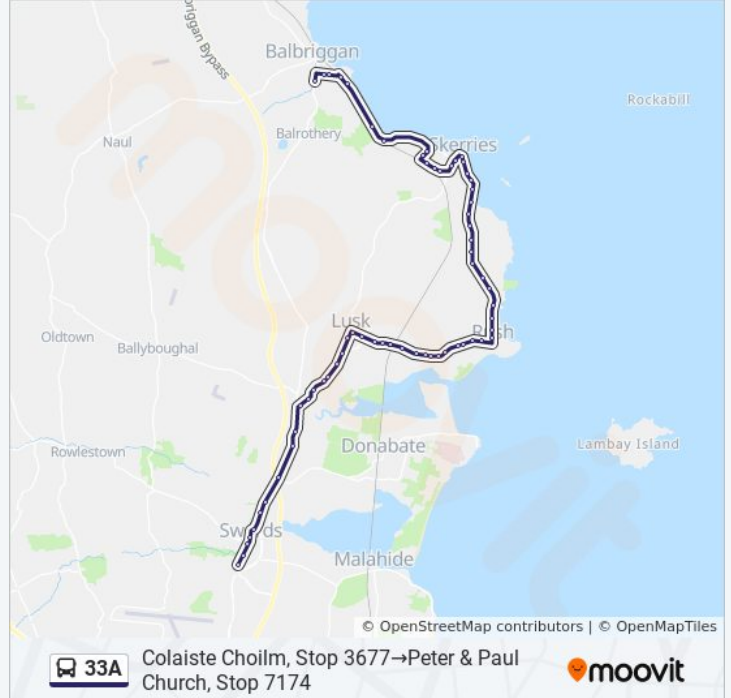

Use the Moovit App to find the closest 33A bus station near you and find out when is the next 33A bus arriving.

Direction: Colaiste Choilm→Peter & Paul Church
 65 stops
[VIEW LINE SCHEDULE](#)

33A bus Time Schedule
 Colaiste Choilm→Peter & Paul Church Route
 Timetable:

Sunday	10:39 AM - 10:39 PM
Monday	6:09 AM - 10:39 PM
Tuesday	6:09 AM - 10:39 PM
Wednesday	6:09 AM - 10:39 PM
Thursday	6:09 AM - 10:39 PM
Friday	6:09 AM - 10:39 PM
Saturday	7:39 AM - 10:39 PM

- Colaiste Choilm
- Swords Main Street
- Fingal Co Co
- Swords Castle
- North Street
- Balheary Park
- Broad Meadow Bridge
- Lissenhall Green
- Batter Lane
- Turvey Avenue
- Blake's Cross
- Newhaggard
- Hannas Avenue
- Balleally West
- Bridetree
- Lusk Road
- Racecourse Commons
- Barrack Lane
- Station Road

33A bus Info
Direction: Colaiste Choilm→Peter & Paul Church
Stops: 65
Trip Duration: 55 min
Line Summary:

Orlynn Park
Lusk House
Rosewood
Rogerstown Lane
Rush & Lusk Stn
Beau Hill
Whitestown Road
Spout Road
Carthy's Lane
Whitestown Cemetery
Healy's Lane
Old Road
Millbank Court
St Maur's Church
Rush Main Street
Skerries Road
Golden Ridge Cresc
Rush Cricket Club
Clifflands
Rush Athletic Fc
Carnhill
Loughshinny Cross
Mine Road
Thomastown Reservoir
Pierstown Lane
Hacketstown Cottages
Hacketstown Park
Shenick Road
Skerries Rfc
Brookville Lane
Strand Street
Skerries
Church Street