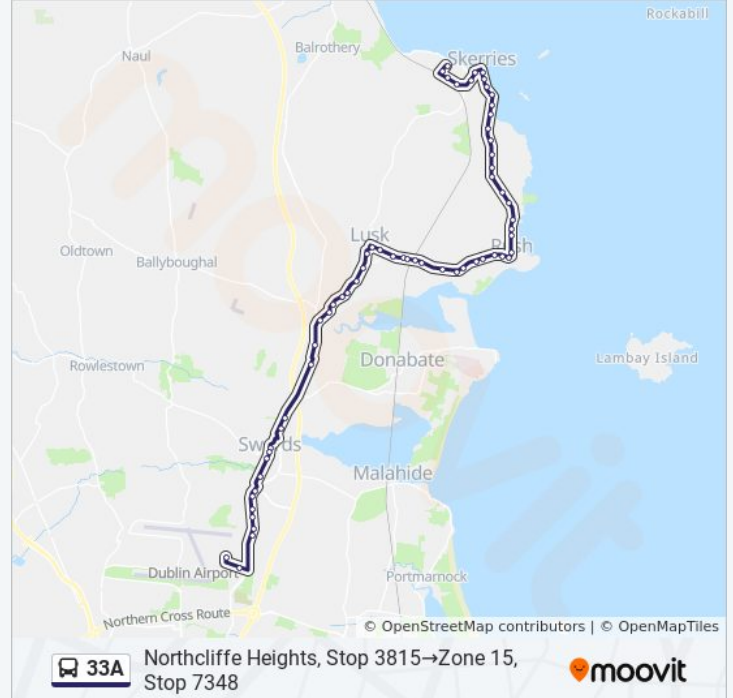

Rosewood

Lusk House

Orlynn Park

Station Road

Barrack Lane

Racecourse Commons

Dublin Road

Bridetree

Balleally West

Hannas Avenue

Newhaggard

Blake's Cross

Turvey Avenue

Batter Lane

Broad Meadow Bridge

Balheary Park