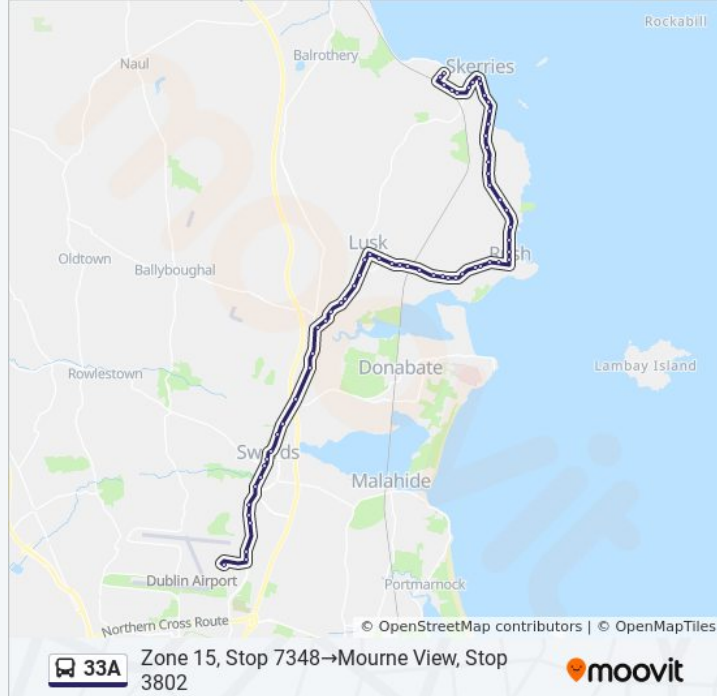

Blake's Cross

Newhaggard

Hannas Avenue

Balleally West

Bridetree

Lusk Road

Racecourse Commons

Barrack Lane

Station Road

Orlynn Park

Lusk House

Rosewood

Rogerstown Lane

Rush & Lusk Stn

Beau Hill

Whitestown Road

Spout Road

Carthy's Lane

Whitestown Cemetery

Healy's Lane

Old Road

Millbank Court

St Maur's Church

Rush Main Street

Skerries Road

Golden Ridge Cresc

Rush Cricket Club

Clifflands

Rush Athletic Fc

Carnhill

Loughshinny Cross

Mine Road

Thomastown Reservoir