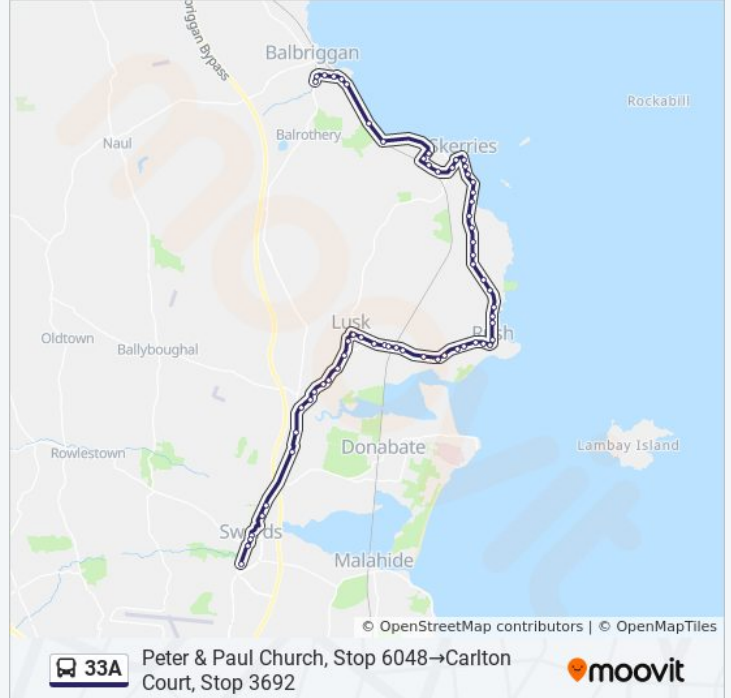

Mourne Drive

Selskar Court

Skerries Station

Skerries Gaa Club

Church Street

33A bus Time Schedule

Peter & Paul Church→Carlton Court Route

Timetable:

Direction: Peter & Paul Church→Carlton Court

Stops: 62

Trip Duration: 58 min

Line Summary:

Skerries
Strand Street
Brookville Lane
Skerries Rfc
Shenick Road
Rush Road
Hacketstown Cottages
Pierstown Lane
Thomastown Reservoir
Mine Road
Loughshinny Cross
Carnhill
Rush Athletic Fc
Clifflands
Palmer Road
Rush Cricket Club
Kilbrush Lane
Rush Main Street
Community Centre
Rush Garda Station
Millbank Court
Old Road
Healy's Lane
Whitestown Cemetery
Spout Road
Beau Hill
Rush & Lusk Stn
Rogerstown Lane
Rosewood
Lusk House
Orlynn Park
Station Road
Barrack Lane