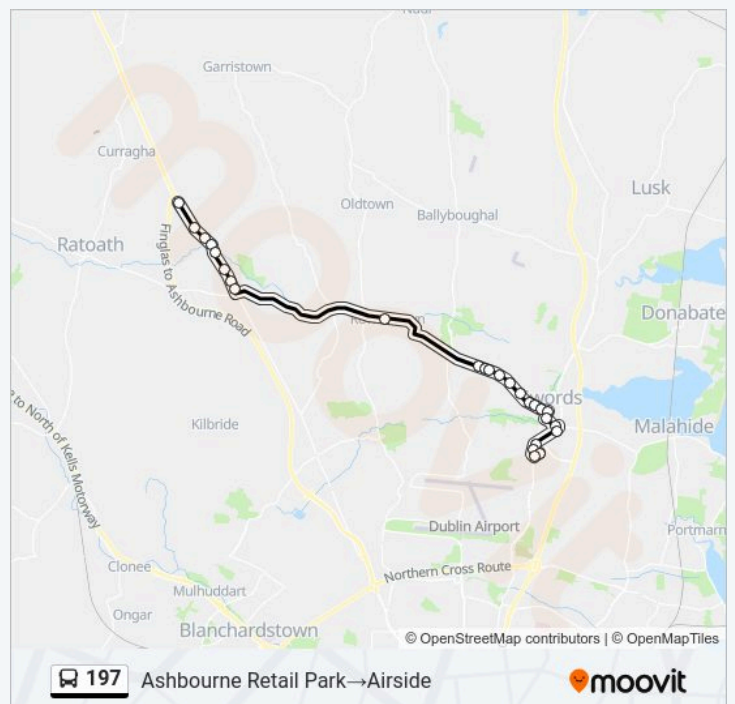

# Airside - Ashbourne Retail Park

Get The App

The 197 line (Airside - Ashbourne Retail Park) has 2 routes. For regular weekdays, their operation hours are:  
 (1) Airside→Ashbourne Retail Park: 07:02 - 23:32(2) Ashbourne Retail Park→Airside: 06:00 - 22:30  
 Use the Moovit App to find the closest 197 station near you and find out when is the next 197 arriving.

Applewood Cc

Bunbury Gate Avenue

Pine Grove Park

Rathbeale Crescent

Brackenstown Ave

Watery Lane

Fingal Co Co

Swords Main Street

Swords Pavilions Sc

Swords Pavilions

Pinnock Hill

**197 Time Schedule**

Ashbourne Retail Park→Airside Route Timetable:

|           |               |
|-----------|---------------|
| Sunday    | 07:00 - 22:30 |
| Monday    | 06:00 - 22:30 |
| Tuesday   | 06:00 - 22:30 |
| Wednesday | 06:00 - 22:30 |
| Thursday  | 06:00 - 22:30 |
| Friday    | 06:00 - 22:30 |
| Saturday  | 06:00 - 22:30 |

**197 Info**

**Direction:** Ashbourne Retail Park→Airside

**Stops:** 26

**Trip Duration:** 36 min

**Line Summary:**

Airside

Nevinstown Lane

Airside