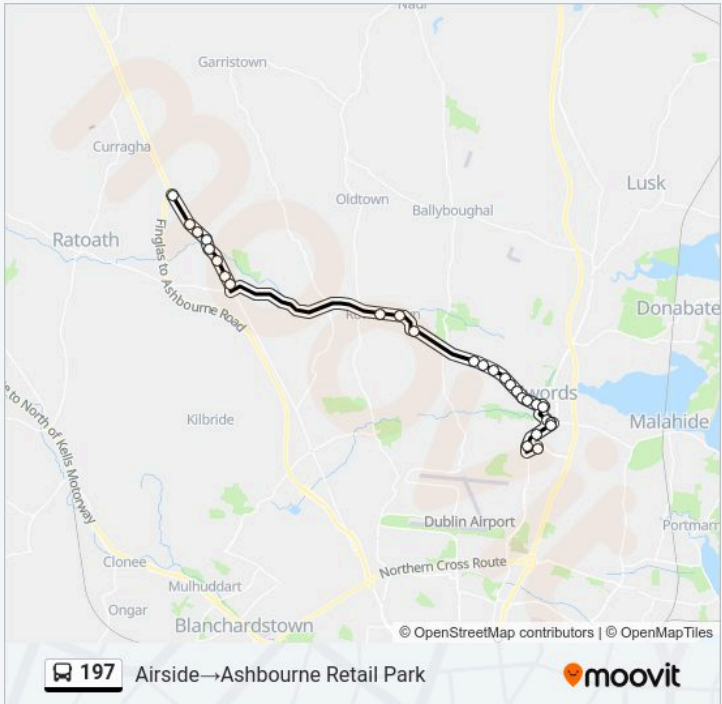

# Airside - Ashbourne Retail Park

Get The App

The 197 line (Airside - Ashbourne Retail Park) has 2 routes. For regular weekdays, their operation hours are:  
 (1) Airside→Ashbourne Retail Park: 07:02 - 23:32(2) Ashbourne Retail Park→Airside: 06:00 - 22:30  
 Use the Moovit App to find the closest 197 station near you and find out when is the next 197 arriving.

**Direction: Airside→Ashbourne Retail Park**  
 27 stops  
[VIEW LINE SCHEDULE](#)

- Airside
- Airside
- Pinnockhill
- Swords Pavilions
- Malahide Road
- Swords Pavilions Sc
- Fingal Co Co
- Rathbeale Road
- Brackenstown Ave
- Glasmore Park
- Abbylea Close
- Daleview Road
- Bunbury Gate Avenue
- Applewood Cc
- Rathbeale Cottages
- New Dairy Lane
- Lispopple
- Oakhill
- Rolestown
- Ninemile Stone
- Hickey's Lane

**197 Info**  
**Direction:** Airside→Ashbourne Retail Park  
**Stops:** 27  
**Trip Duration:** 38 min  
**Line Summary:**

Alderbrook

Bourne Avenue

Ashbourne

Ashbourne Credit Union

Saint John's Wood Court

**197 Info**

**Direction:** Ashbourne Retail Park→Airside

**Stops:** 26

**Trip Duration:** 36 min

**Line Summary:**

Airside

Nevinstown Lane

Airside