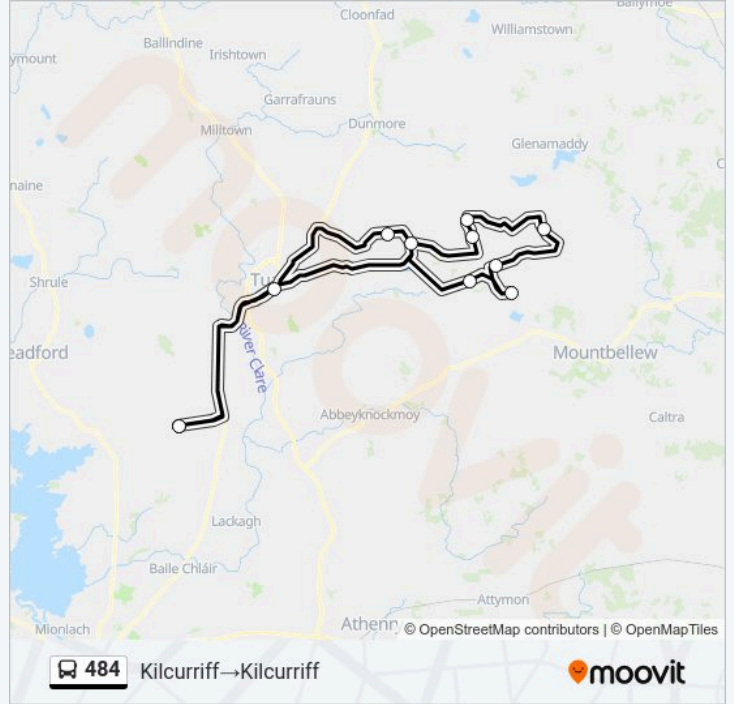

484 bus time schedules and route maps are available in an offline PDF at moovitapp.com. Use the Moovit App to see live bus times, train schedule or subway schedule, and step-by-step directions for all public transit in Ireland.

© 2024 Moovit - All Rights Reserved