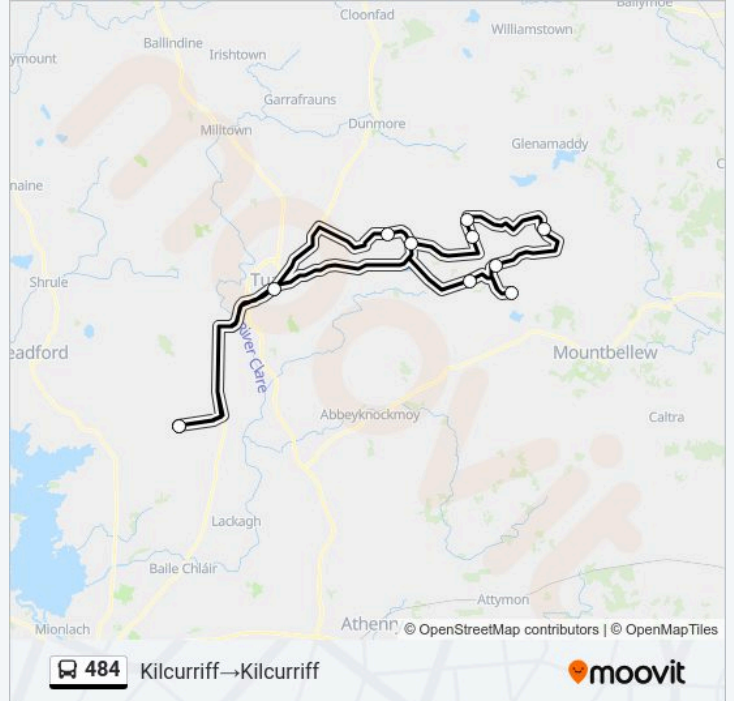

## 484 bus Time Schedule

Kilcurriff→Kilcurriff Route Timetable:

Sunday	Not Operational
Monday	Not Operational
Tuesday	Not Operational
Wednesday	Not Operational
Thursday	09:15
Friday	Not Operational
Saturday	Not Operational

## 484 bus Info

**Direction:** Kilcurriff→Kilcurriff

**Stops:** 11

**Trip Duration:** 85 min

**Line Summary:**

**Direction: Kilcurriff→Kilcurriff**

11 stops

[VIEW LINE SCHEDULE](#)