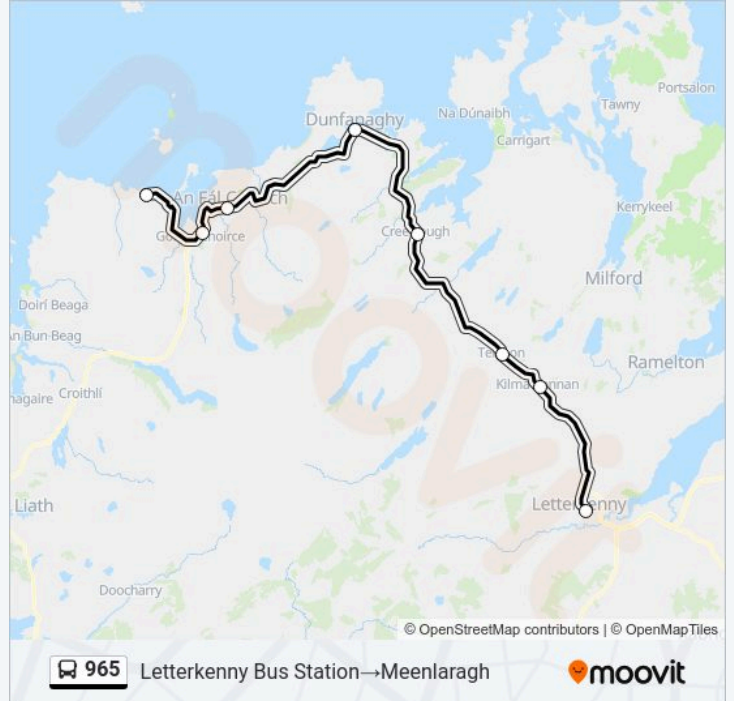

965 bus Info

Direction: Letterkenny Bus Station→An Fál Carrach

Stops: 6

Trip Duration: 55 min

Line Summary:

Direction: Letterkenny Bus Station→Mín Lárach

8 stops

[VIEW LINE SCHEDULE](#)

- Letterkenny Bus Station
- Kilmacrennan
- An Tearmann
- Creelough
- Dunfanaghy
- An Fál Carrach
- Gort An Choirece
- Mín Lárach

965 bus Time Schedule

Letterkenny Bus Station→Mín Lárach Route

Timetable:

Sunday	Not Operational
Monday	13:00
Tuesday	13:00
Wednesday	13:00
Thursday	13:00
Friday	13:00
Saturday	13:00

965 bus Info

Direction: Letterkenny Bus Station→Mín Lárach

Stops: 8

Trip Duration: 65 min

Line Summary:

Direction: Lower Main Street→Mín Lárach

9 stops

[VIEW LINE SCHEDULE](#)