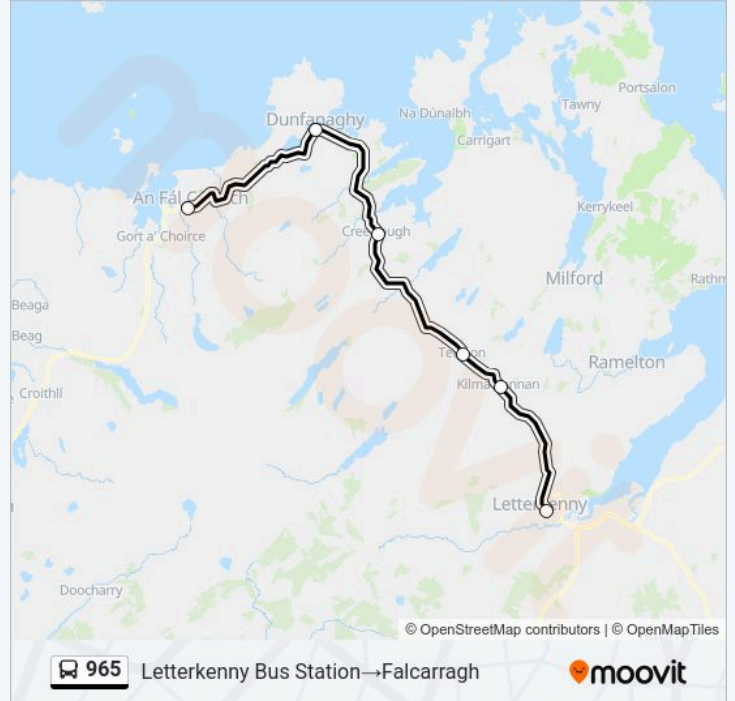

Stops: 7

Trip Duration: 60 min

Line Summary:

Direction: Letterkenny Bus Station→An Fál Carrach

6 stops

[VIEW LINE SCHEDULE](#)

Letterkenny Bus Station

Kilmacrennan

965 bus Info

Direction: Letterkenny Bus Station→An Fál Carrach

Stops: 6

Trip Duration: 55 min

Line Summary:

Direction: Letterkenny Bus Station→Mín Lárach

8 stops

[VIEW LINE SCHEDULE](#)