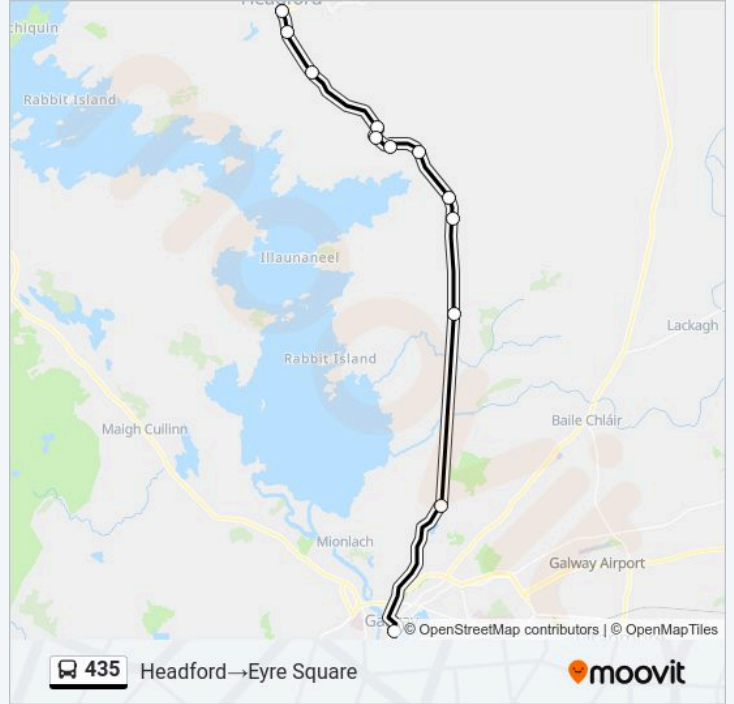

435 bus time schedules and route maps are available in an offline PDF at moovitapp.com. Use the Moovit App to see live bus times, train schedule or subway schedule, and step-by-step directions for all public transit in Ireland.

© 2024 Moovit - All Rights Reserved