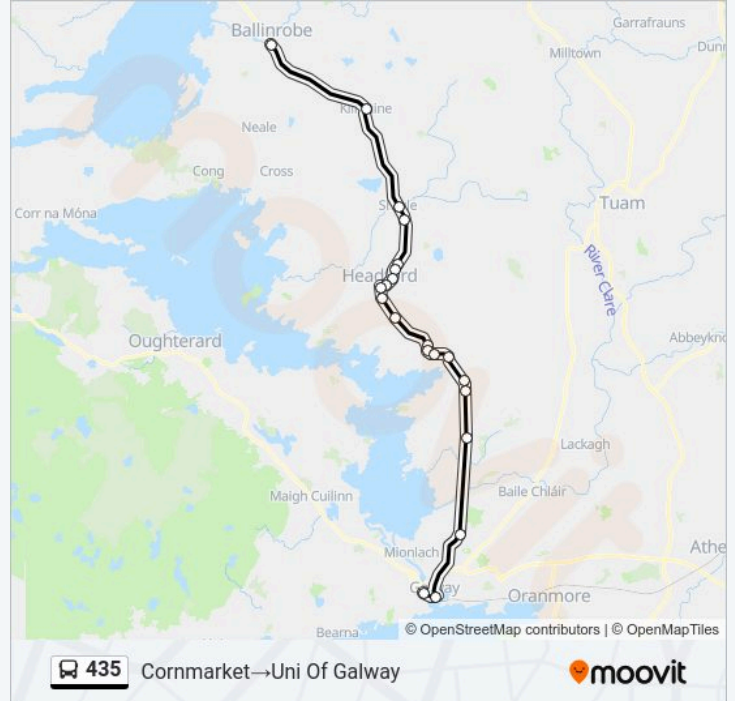

Stops: 24

Trip Duration: 63 min

Line Summary:

Peggys Bar

Loughgeorge

Cois Chlair

Atu Galway City

Eyre Square

Uni Of Galway

Direction: Eyre Square→Cornmarket

20 stops

[VIEW LINE SCHEDULE](#)

Eyre Square

Ballindooley Cross

Cloonboo

Corrandulla Cross