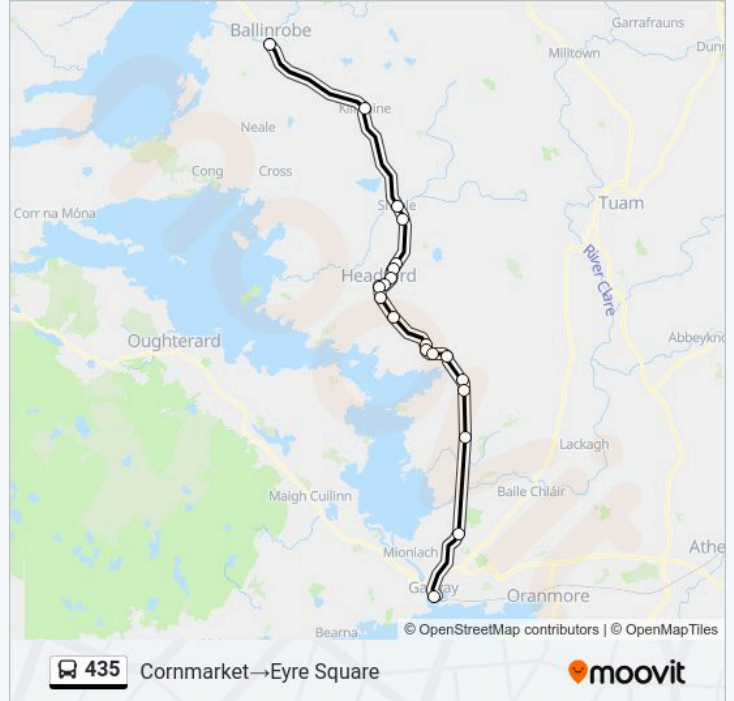

Use the Moovit App to find the closest 435 bus station near you and find out when is the next 435 bus arriving.

Direction: Cornmarket→Eyre Square

20 stops

[VIEW LINE SCHEDULE](#)

- Cornmarket
- Kilmaine
- Shrule
- Wakefield Cross
- Horsevalley
- Ballyfruit
- Gortnamona
- The Square
- Headford
- Galway Road
- Cloughanover
- Mausreavagh
- Luimnagh
- Morans Cross
- Flahertys Cross
- Balrobuck More
- Corrandulla Cross
- Clonboo
- Ballindooley
- Eyre Square

435 bus Time Schedule

Cornmarket→Eyre Square Route Timetable:

Sunday	Not Operational
Monday	Not Operational
Tuesday	Not Operational
Wednesday	Not Operational
Thursday	Not Operational
Friday	Not Operational
Saturday	09:30

435 bus Info

Direction: Cornmarket→Eyre Square

Stops: 20

Trip Duration: 57 min

Line Summary:

Direction: Cornmarket → Uni Of Galway

24 stops

[VIEW LINE SCHEDULE](#)

435 bus Info

Direction: Eyre Square→Headford

Stops: 12

Trip Duration: 37 min

Line Summary:

Direction: Headford→Eyre Square

12 stops

[VIEW LINE SCHEDULE](#)