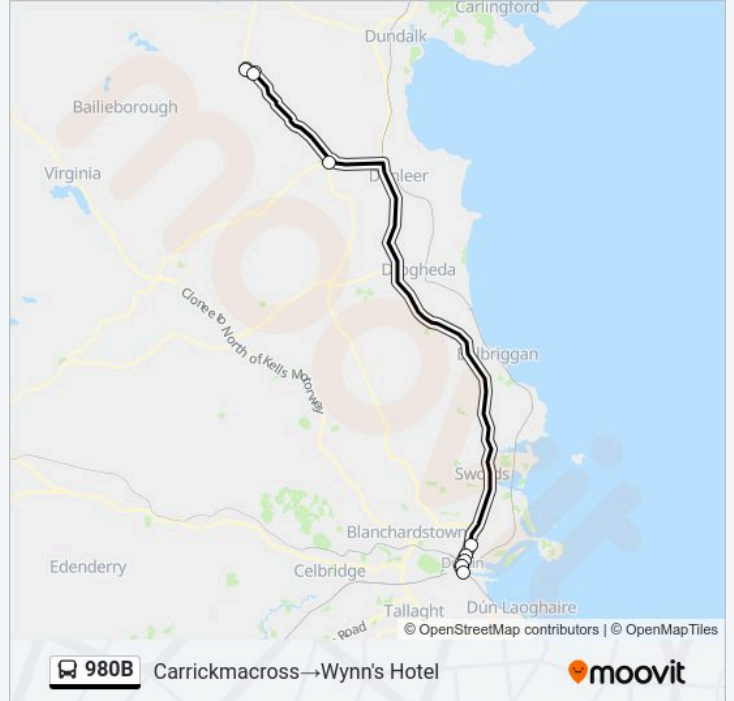

**Direction:** Carrickmacross→Nassau Street

**Stops:** 9

**Trip Duration:** 95 min

**Line Summary:**

**Direction: Carrickmacross→Wynn's Hotel**

8 stops

[VIEW LINE SCHEDULE](#)

Carrickmacross

Carrickmacross→Wynn's Hotel Route Timetable:

Sunday	17:00 - 21:00
Monday	Not Operational
Tuesday	Not Operational
Wednesday	Not Operational
Thursday	Not Operational
Friday	Not Operational
Saturday	09:00

**980B bus Info**

**Direction:** Carrickmacross→Wynn's Hotel

**Stops:** 8

**Trip Duration:** 90 min

**Line Summary:**

**Direction: Wynn's Hotel→Carrickmacross**

8 stops

[VIEW LINE SCHEDULE](#)

- Wynn's Hotel
- Mountjoy Square Park
- Drumcondra, Outside Train Station
- Dcu St Patrick's
- Swords Road
- Ardee
- Carrickmacross N2
- Carrickmacross

**980B bus Time Schedule**

Wynn's Hotel→Carrickmacross Route Timetable: