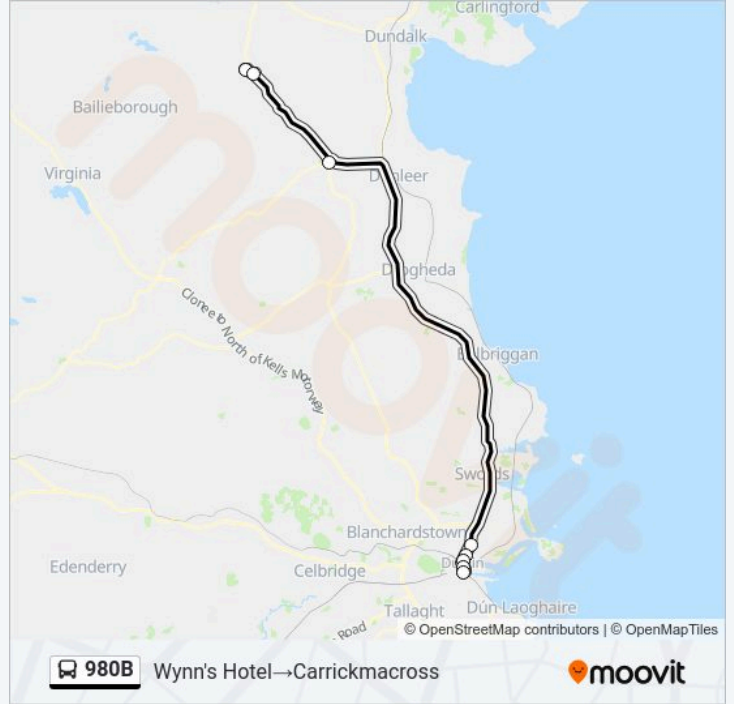

**980B bus Info**

**Direction:** Carrickmacross→Wynn's Hotel

**Stops:** 8

**Trip Duration:** 90 min

**Line Summary:**

**Direction: Wynn's Hotel→Carrickmacross**

8 stops

[VIEW LINE SCHEDULE](#)

- Wynn's Hotel
- Mountjoy Square Park
- Drumcondra, Outside Train Station
- Dcu St Patrick's
- Swords Road
- Ardee
- Carrickmacross N2
- Carrickmacross

**980B bus Time Schedule**

Wynn's Hotel→Carrickmacross Route Timetable:

Sunday	18:30 - 22:30
Monday	09:00 - 17:15
Tuesday	09:00 - 17:15
Wednesday	09:00 - 17:15
Thursday	09:00 - 17:15
Friday	09:00 - 17:15
Saturday	Not Operational

**980B bus Info**

**Direction:** Wynn's Hotel→Carrickmacross

**Stops:** 8

**Trip Duration:** 90 min

**Line Summary:**

980B bus time schedules and route maps are available in an offline PDF at [moovitapp.com](https://moovitapp.com). Use the Moovit App to see live bus times, train schedule or subway schedule, and step-by-step directions for all public transit in Ireland.