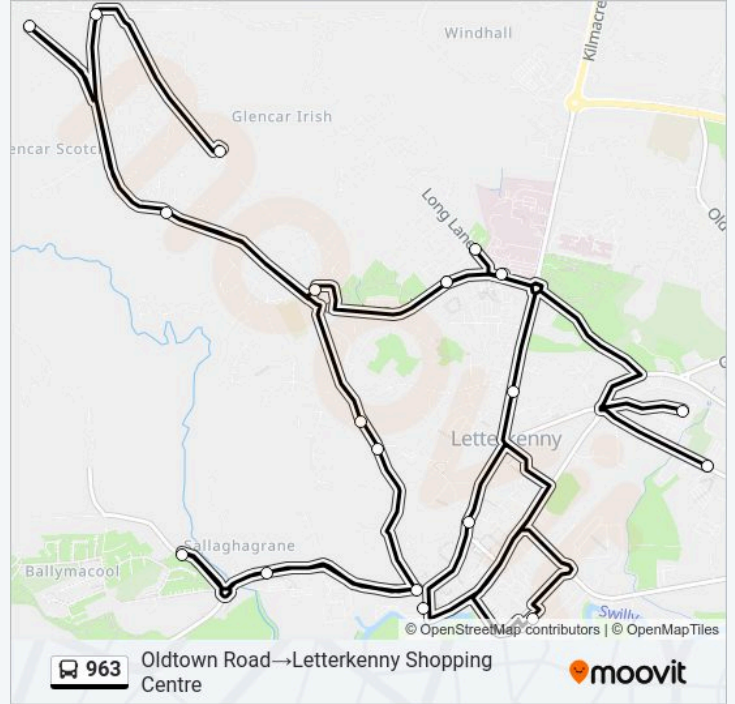

Stops: 11

Trip Duration: 31 min

Line Summary:

Direction: Mountain Top→Letterkenny Shopping Centre

8 stops

[VIEW LINE SCHEDULE](#)

- Mountain Top
- Céanann View
- Letterkenny Hospital
- Ida Business Park
- Beinn Aoibhinn
- Gortlee Road
- Ballyraine School
- Letterkenny Shopping Centre

963 bus Time Schedule

Oldtown Road→Letterkenny Shopping Centre Route
Timetable:

Sunday	Not Operational
Monday	08:27
Tuesday	08:27
Wednesday	08:27
Thursday	08:27
Friday	08:27
Saturday	Not Operational

963 bus Info

Direction: Oldtown Road→Letterkenny Shopping Centre

Stops: 20

Trip Duration: 33 min

Line Summary:

Atu Letterkenny

Letterkenny Shopping Centre

963 bus time schedules and route maps are available in an offline PDF at moovitapp.com. Use the Moovit App to see live bus times, train schedule or subway schedule, and step-by-step directions for all public transit in Ireland.

© 2024 Moovit - All Rights Reserved