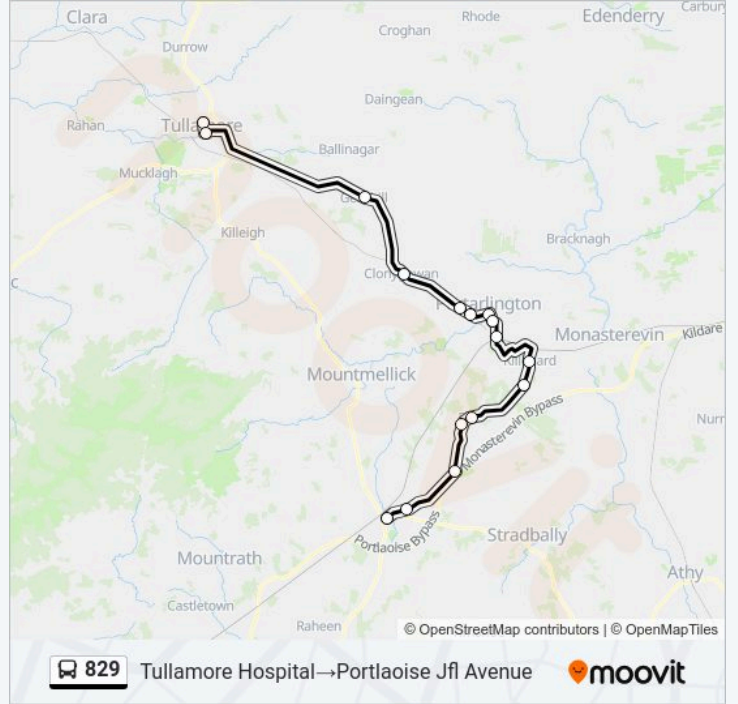

829 bus Info

Direction: Portlaoise Jfl Avenue→Tullamore Hospital

Stops: 16

Trip Duration: 75 min

Line Summary:

Direction: Tullamore Hospital → Portlaoise Jfl Avenue

16 stops

[VIEW LINE SCHEDULE](#)

829 bus Time Schedule

Tullamore Hospital → Portlaoise Jfl Avenue Route
Timetable:

Monday	09:00 - 17:30
Tuesday	09:00 - 17:30
Wednesday	09:00 - 17:30
Thursday	09:00 - 17:30
Friday	09:00 - 17:30
Saturday	Not Operational
Sunday	Not Operational

829 bus Info

Direction: Tullamore Hospital → Portlaoise Jfl Avenue

Stops: 16

Trip Duration: 75 min

Line Summary:

829 bus time schedules and route maps are available in an offline PDF at moovitapp.com. Use the Moovit App to see live bus times, train schedule or subway schedule, and step-by-step directions for all public transit in Ireland.

© 2024 Moovit - All Rights Reserved