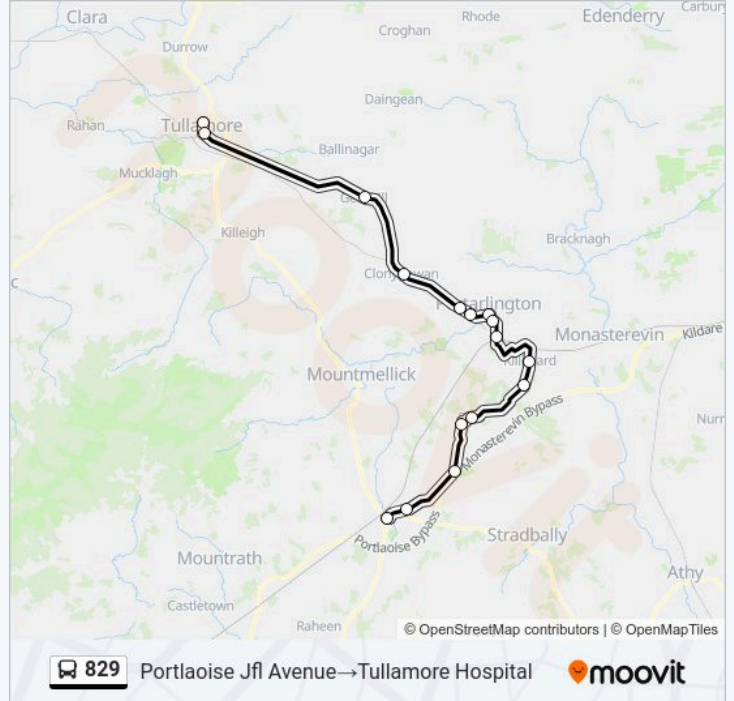

Direction: Portlaoise Jfl Avenue→Tullamore Hospital

16 stops

[VIEW LINE SCHEDULE](#)

- Portlaoise Jfl Avenue
- Block Road
- Ballydavis
- Coolbanagher
- Morett Street
- Ferndale Estate
- Killenard
- Williamstown Road
- Crowe Lane
- French Church St
- Avondale Estate
- Na Cluainte
- Clonygowan
- Geashill
- Market Square
- Tullamore Hospital

829 bus Time Schedule

Portlaoise Jfl Avenue→Tullamore Hospital Route
Timetable:

Monday	11:00 - 16:15
Tuesday	11:00 - 16:15
Wednesday	11:00 - 16:15
Thursday	11:00 - 16:15
Friday	11:00 - 16:15
Saturday	Not Operational
Sunday	Not Operational

829 bus Info

Direction: Portlaoise Jfl Avenue→Tullamore Hospital

Stops: 16

Trip Duration: 75 min

Line Summary:

Direction: Tullamore Hospital → Portlaoise Jfl Avenue

16 stops

[VIEW LINE SCHEDULE](#)

829 bus Time Schedule

Tullamore Hospital → Portlaoise Jfl Avenue Route
Timetable:

Monday	09:00 - 17:30
Tuesday	09:00 - 17:30
Wednesday	09:00 - 17:30
Thursday	09:00 - 17:30
Friday	09:00 - 17:30
Saturday	Not Operational
Sunday	Not Operational