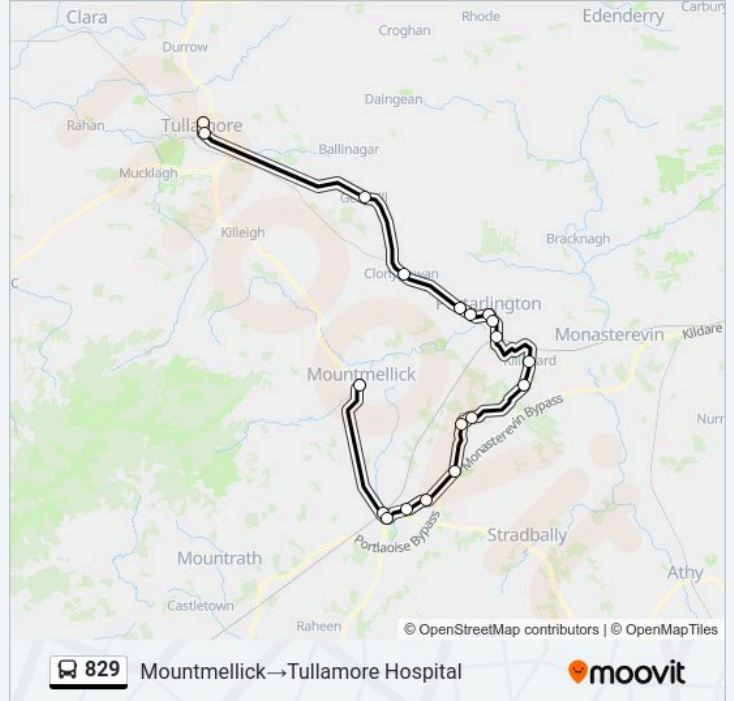

Use the Moovit App to find the closest 829 bus station near you and find out when is the next 829 bus arriving.

Direction: Mountmellick→Tullamore Hospital

19 stops

[VIEW LINE SCHEDULE](#)

Mountmellick
Portlaoise Station
Portlaoise Jfl Avenue
Block Road
Kilminchy
Ballydavis
Coolbanagher
Morett Street
Ferndale Estate
Killenard
Williamstown Road
Crowe Lane
French Church St
Avondale Estate
Na Cluainte
Clonygowan
Geashill
Market Square
Tullamore Hospital

829 bus Time Schedule

Mountmellick→Tullamore Hospital Route Timetable:

Monday	07:20
Tuesday	07:20
Wednesday	07:20
Thursday	07:20
Friday	07:20
Saturday	Not Operational
Sunday	Not Operational

829 bus Info**Direction:** Mountmellick→Tullamore Hospital**Stops:** 19**Trip Duration:** 90 min**Line Summary:**

Direction: Portlaoise Jfl Avenue→Tullamore Hospital

16 stops

[VIEW LINE SCHEDULE](#)

- Portlaoise Jfl Avenue
- Block Road
- Ballydavis
- Coolbanagher
- Morett Street
- Ferndale Estate
- Killenard
- Williamstown Road
- Crowe Lane
- French Church St
- Avondale Estate
- Na Cluainte
- Clonygowan
- Geashill
- Market Square
- Tullamore Hospital

829 bus Info

Direction: Portlaoise Jfl Avenue→Tullamore Hospital

Stops: 16

Trip Duration: 75 min

Line Summary:

Direction: Tullamore Hospital → Portlaoise Jfl Avenue

16 stops

[VIEW LINE SCHEDULE](#)