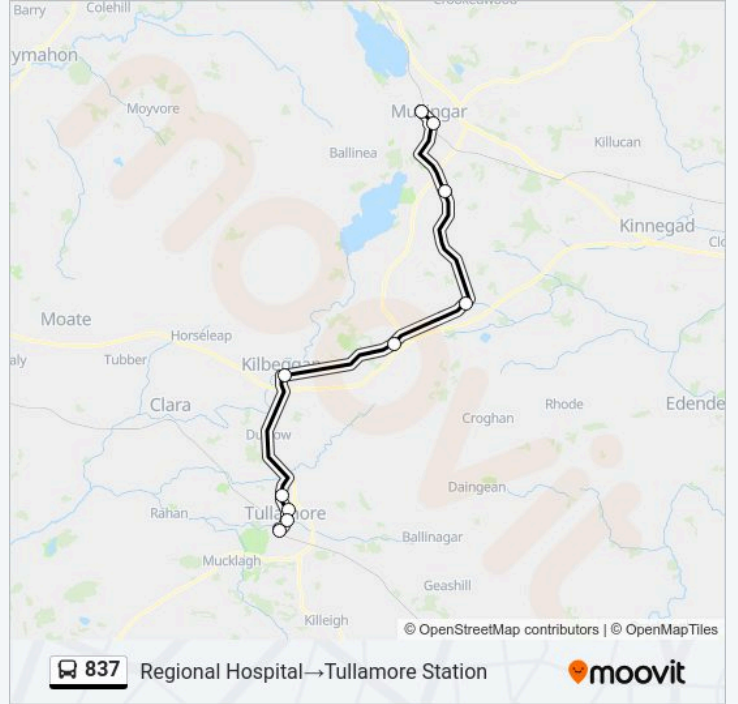

Direction: Tullamore Station→Regional Hospital

10 stops

[VIEW LINE SCHEDULE](#)

Tullamore Station
Tullamore
Tullamore Hospital
Eiscir Meadows
Kilbeggan East
Tyrrellspass
Rochfortbridge
Gainestown
Mullingar Castle Street
Regional Hospital

837 bus Info**Direction:** Tullamore Station→Regional Hospital**Stops:** 10**Trip Duration:** 61 min**Line Summary:**

Direction: Regional Hospital→Tullamore Station

10 stops

[VIEW LINE SCHEDULE](#)

- Regional Hospital
- Austin Friars Street
- Gainestown
- Rochfortbridge
- Tyrrellspass
- Kilbeggan East
- Eiscir Meadows
- Tullamore Hospital
- Tullamore
- Tullamore Station

837 bus Time Schedule

Regional Hospital→Tullamore Station Route

Timetable:

Monday	08:30-18:10
Tuesday	08:30-18:10
Wednesday	08:30-18:10
Thursday	08:30-18:10
Friday	08:30-18:10
Saturday	11:30-18:10
Sunday	Not Operational

837 bus Info

Direction: Regional Hospital→Tullamore Station

Stops: 10

Trip Duration: 60 min

Line Summary:

837 bus time schedules and route maps are available in an offline PDF at moovitapp.com. Use the Moovit App to see live bus times, train schedule or subway schedule, and step-by-step directions for all public transit in Ireland.