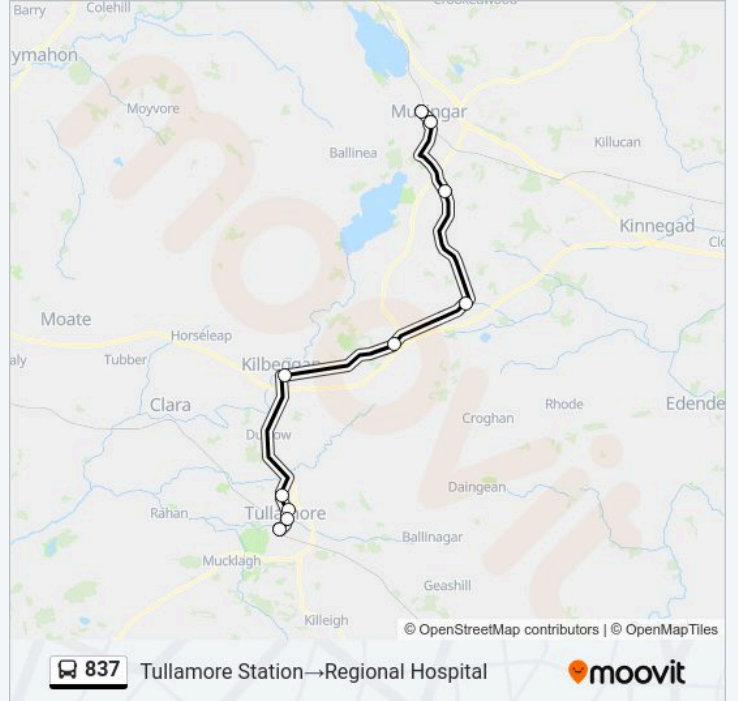

837 Line

Tullamore Station→Regional Hospital

Get The App

The 837 bus line (Tullamore Station→Regional Hospital) has 2 routes. For regular weekdays, their operation hours are: (1) Tullamore Station→Regional Hospital: 07:10-17:10(2) Regional Hospital→Tullamore Station: 08:30-18:10 Use the Moovit App to find the closest 837 bus station near you and find out when is the next 837 bus arriving.

Direction: Tullamore Station→Regional Hospital

10 stops

[VIEW LINE SCHEDULE](#)

Tullamore Station
Tullamore
Tullamore Hospital
Eiscir Meadows
Kilbeggan East
Tyrrellspass
Rochfortbridge
Gainestown
Mullingar Castle Street
Regional Hospital

837 bus Time ScheduleTullamore Station→Regional Hospital Route
Timetable:

Monday	07:10-17:10
Tuesday	07:10-17:10
Wednesday	07:10-17:10
Thursday	07:10-17:10
Friday	07:10-17:10
Saturday	09:55-17:10
Sunday	Not Operational

837 bus Info**Direction:** Tullamore Station→Regional Hospital**Stops:** 10**Trip Duration:** 61 min**Line Summary:**

Direction: Regional Hospital→Tullamore Station

10 stops

[VIEW LINE SCHEDULE](#)

- Regional Hospital
- Austin Friars Street
- Gainestown
- Rochfortbridge
- Tyrrellspass
- Kilbeggan East
- Eiscir Meadows
- Tullamore Hospital
- Tullamore
- Tullamore Station