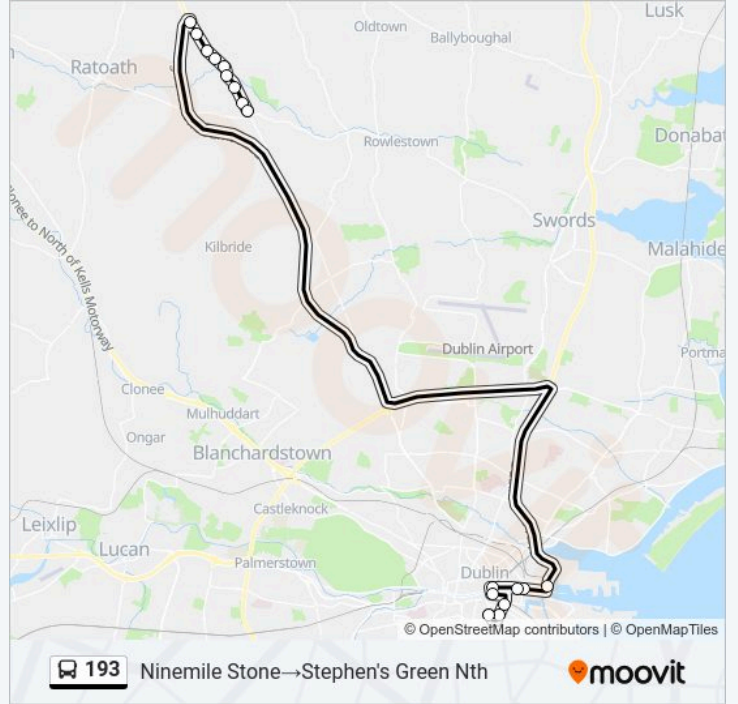

 **193 Line****Merrion Street→Ashbourne Retail Park**[Get The App](#)

The 193 bus line (Merrion Street→Ashbourne Retail Park) has 2 routes. For regular weekdays, their operation hours are: (1) Merrion Street→Ashbourne Retail Park: 15:30 - 16:00(2) Ninemile Stone→Stephen's Green Nth: 06:00 - 08:45 Use the Moovit App to find the closest 193 bus station near you and find out when is the next 193 bus arriving.

**193 bus Info****Direction:** Merrion Street→Ashbourne Retail Park**Stops:** 17**Trip Duration:** 64 min**Line Summary:**

**Direction: Ninemile Stone→Stephen's Green Nth**

17 stops

[VIEW LINE SCHEDULE](#)

**193 bus Time Schedule**

Ninemile Stone→Stephen's Green Nth Route

Timetable:

Monday	06:00 - 08:45
Tuesday	06:00 - 08:45
Wednesday	06:00 - 08:45
Thursday	06:00 - 08:45
Friday	06:00 - 08:45
Saturday	Not Operational
Sunday	Not Operational

**193 bus Info**

**Direction:** Ninemile Stone→Stephen's Green Nth

**Stops:** 17

**Trip Duration:** 65 min

**Line Summary:**

193 bus time schedules and route maps are available in an offline PDF at [moovitapp.com](https://moovitapp.com). Use the Moovit App to see live bus times, train schedule or subway schedule, and step-by-step directions for all public transit in Ireland.