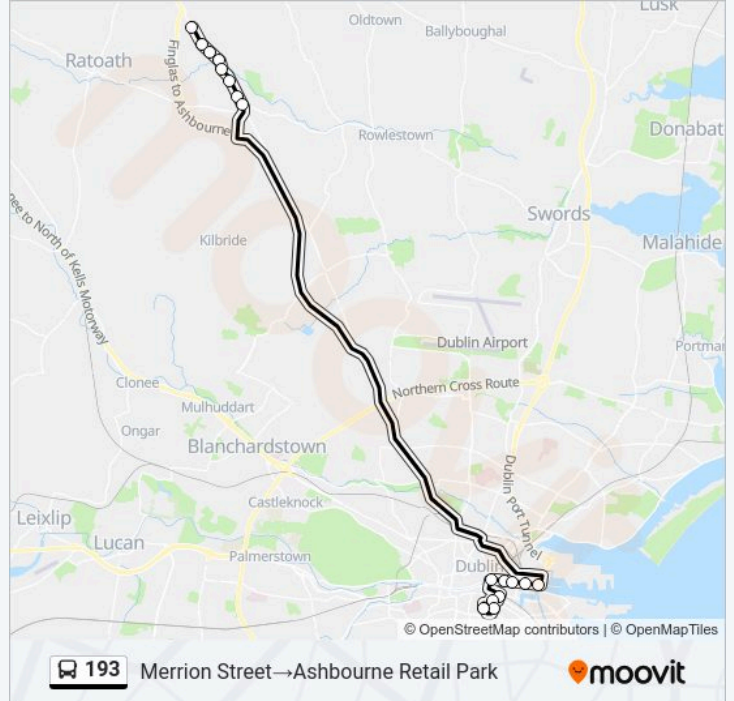

 **193 Line****Merrion Street→Ashbourne Retail Park**[Get The App](#)

The 193 bus line (Merrion Street→Ashbourne Retail Park) has 2 routes. For regular weekdays, their operation hours are: (1) Merrion Street→Ashbourne Retail Park: 15:30 - 16:00(2) Ninemile Stone→Stephen's Green Nth: 06:00 - 08:45 Use the Moovit App to find the closest 193 bus station near you and find out when is the next 193 bus arriving.

**Direction: Merrion Street→Ashbourne Retail Park**

17 stops

[VIEW LINE SCHEDULE](#)

Merrion Street  
Stephen's Green Nth  
National Gallery  
Westland Row  
Custom House Quay  
Chq  
North Wall Quay  
Spencer Place  
3arena  
Ninemile Stone  
Hickey's Lane  
Alderbrook  
Bourne Avenue  
Ashbourne  
Ashbourne Credit Union  
Saint John's Wood Court  
Ashbourne Retail Park

**193 bus Info****Direction:** Merrion Street→Ashbourne Retail Park**Stops:** 17**Trip Duration:** 64 min**Line Summary:**

**Direction: Ninemile Stone→Stephen's Green Nth**

17 stops

[VIEW LINE SCHEDULE](#)

**193 bus Info**

**Direction:** Ninemile Stone→Stephen's Green Nth

**Stops:** 17

**Trip Duration:** 65 min

**Line Summary:**

193 bus time schedules and route maps are available in an offline PDF at [moovitapp.com](https://moovitapp.com). Use the Moovit App to see live bus times, train schedule or subway schedule, and step-by-step directions for all public transit in Ireland.