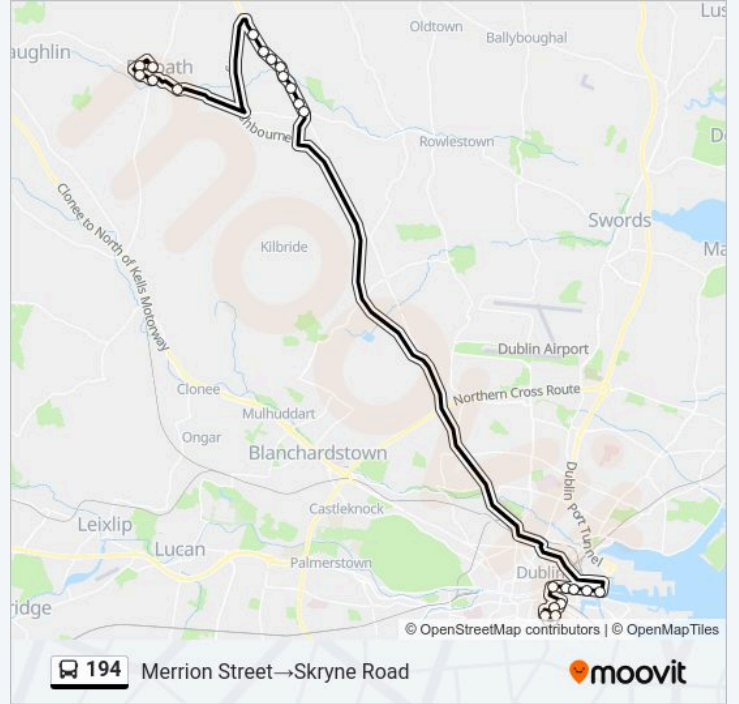

194 bus Info**Direction:** National Gallery→Skryne Road**Stops:** 20**Trip Duration:** 72 min**Line Summary:**

Direction: Ratoath National School→Stephen's Green Nth

24 stops

[VIEW LINE SCHEDULE](#)

- Ratoath National School
- Woodlands Park
- Steeplechase Hill
- Steeplechase Wood
- Skryne Road
- Holy Trinity Church
- Ballybin Roundabout
- Ninemile Stone
- Hickey's Lane
- Alderbrook
- Bourne Avenue
- Ashbourne
- Ashbourne Credit Union
- Saint John's Wood Court
- Ashbourne Retail Park
- Ashbourne Retail Park
- The Point
- Convention Centre

194 bus Info

Direction: Ratoath National School→Stephen's Green Nth

Stops: 24

Trip Duration: 78 min

Line Summary:

Guild Street

Eden Quay

Townsend Street

194 bus Time Schedule

Merrion Street → Skryne Road Route Timetable:

Monday	16:45
Tuesday	16:45
Wednesday	16:45
Thursday	16:45
Friday	16:45
Saturday	Not Operational
Sunday	Not Operational

194 bus Info

Direction: Merrion Street → Skryne Road

Stops: 22

Trip Duration: 85 min

Line Summary:

Ratoath

Steeplechase Hill

Steeplechase Wood

Skryne Road

194 bus time schedules and route maps are available in an offline PDF at moovitapp.com. Use the Moovit App to see live bus times, train schedule or subway schedule, and step-by-step directions for all public transit in Ireland.