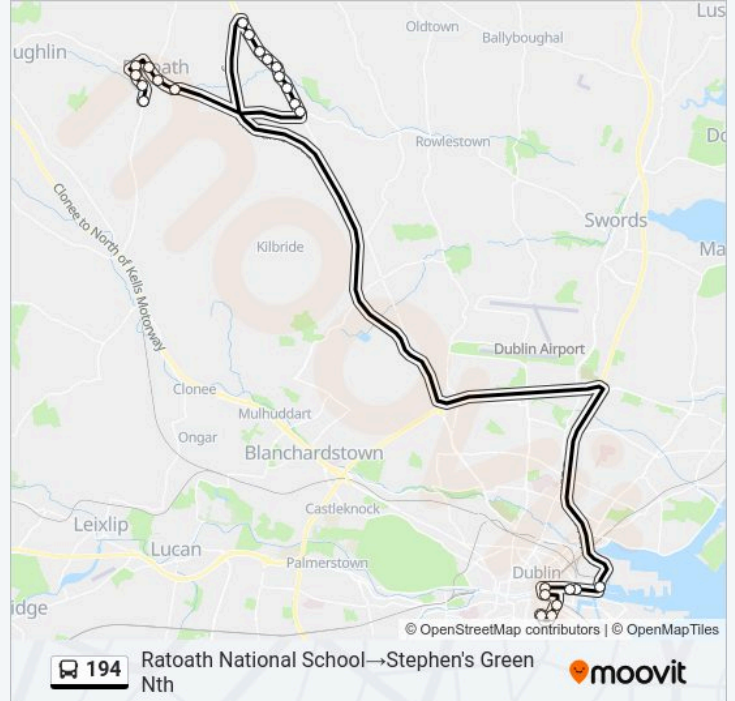

194 bus Info**Direction:** National Gallery→Skryne Road**Stops:** 20**Trip Duration:** 72 min**Line Summary:**

Direction: Ratoath National School→Stephen's Green Nth

24 stops

[VIEW LINE SCHEDULE](#)

- Ratoath National School
- Woodlands Park
- Steeplechase Hill
- Steeplechase Wood
- Skryne Road
- Holy Trinity Church
- Ballybin Roundabout
- Ninemile Stone
- Hickey's Lane
- Alderbrook
- Bourne Avenue
- Ashbourne
- Ashbourne Credit Union
- Saint John's Wood Court
- Ashbourne Retail Park
- Ashbourne Retail Park
- The Point
- Convention Centre

194 bus Time Schedule

Ratoath National School→Stephen's Green Nth
Route Timetable:

Monday	06:40 - 07:10
Tuesday	06:40 - 07:10
Wednesday	06:40 - 07:10
Thursday	06:40 - 07:10
Friday	06:40 - 07:10
Saturday	Not Operational
Sunday	Not Operational

194 bus Info

Direction: Ratoath National School→Stephen's Green Nth

Stops: 24

Trip Duration: 78 min

Line Summary:

Guild Street

Eden Quay

Townsend Street

Pearse Station

Merrion Street

Stephen's Green Nth

Direction: Merrion Street → Skryne Road

22 stops

[VIEW LINE SCHEDULE](#)

Merrion Street

Stephen's Green Nth