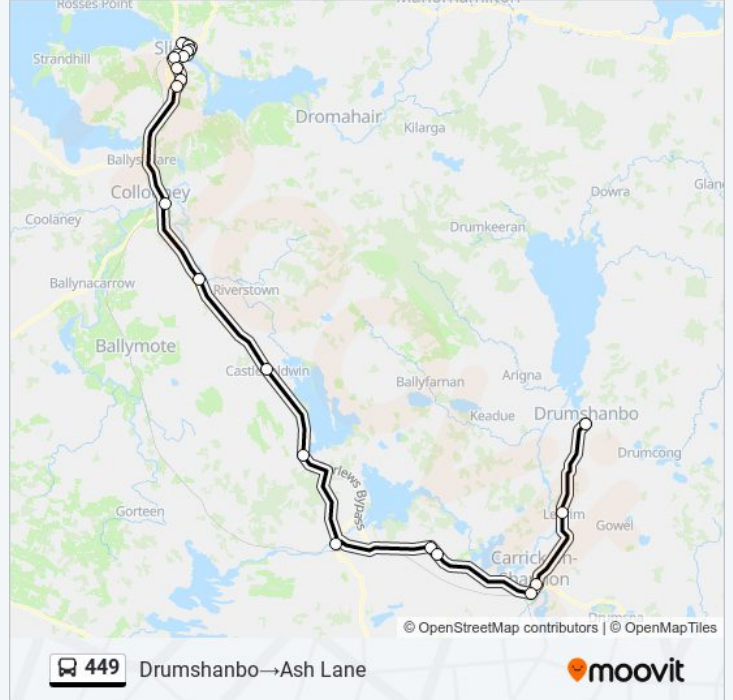

 **449**

Ash Lane→Drumshanbo

Get The App

The 449 bus line (Ash Lane→Drumshanbo) has 2 routes. For regular weekdays, their operation hours are:

(1) Ash Lane→Drumshanbo: 17:07(2) Drumshanbo→Ash Lane: 07:25

Use the Moovit App to find the closest 449 bus station near you and find out when is the next 449 bus arriving.

Stops: 15

Trip Duration: 83 min

Line Summary:

Direction: Drumshanbo→Ash Lane

20 stops

[VIEW LINE SCHEDULE](#)

- Drumshanbo
- Leitrim
- Leitrim Village
- Carrick-On-Shannon
- Ardcarn South
- Ardcarn
- Boyle
- Ballinafad
- Castleblawin
- Drumfin
- Collooney N4
- Sligo Park Hotel
- Pearse Road
- Mail Coach Rd
- Markievicz Road
- Sligo Hospital
- Atu Sligo
- Clarion Road

449 bus Time Schedule

Drumshanbo→Ash Lane Route Timetable:

Sunday	Not Operational
Monday	07:25
Tuesday	07:25
Wednesday	07:25
Thursday	07:25
Friday	07:25
Saturday	Not Operational

449 bus Info

Direction: Drumshanbo→Ash Lane

Stops: 20

Trip Duration: 92 min

Line Summary:

Saint Edward's School

Ash Lane

449 bus time schedules and route maps are available in an offline PDF at moovitapp.com. Use the [Moovit App](#) to see live bus times, train schedule or subway schedule, and step-by-step directions for all public transit in Ireland.