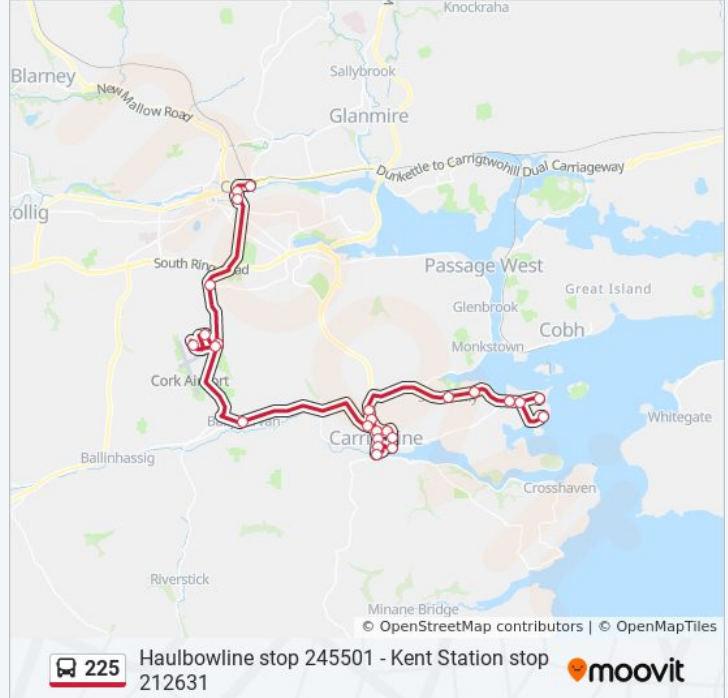

 225

Haulbowline - Kent Station

Get The App

The 225 bus line (Haulbowline - Kent Station) has 2 routes. For regular weekdays, their operation hours are:
 (1) Haulbowline (Nmci): 5:20 AM - 10:20 PM (2) Kent Train Station: 6:25 AM - 11:25 PM
 Use the Moovit App to find the closest 225 bus station near you and find out when is the next 225 bus arriving.

225 bus Info

Direction: Haulbowline (Nmci)

Stops: 26

Trip Duration: 63 min

Line Summary:

Ringaskiddy
St Joseph's
Depuy Synthes
Nmci

Direction: Kent Train Station

25 stops

225 bus Time Schedule

Kent Train Station Route Timetable:

Sunday	6:25 AM - 11:25 PM
Monday	6:25 AM - 11:25 PM
Tuesday	6:25 AM - 11:25 PM
Wednesday	6:25 AM - 11:25 PM
Thursday	6:25 AM - 11:25 PM
Friday	6:25 AM - 11:25 PM
Saturday	6:25 AM - 11:25 PM

225 bus Info

Direction: Kent Train Station

Stops: 25

Trip Duration: 58 min

Line Summary:

 [225 bus Line Map](#)

Cork Airport

Airport Business Pk