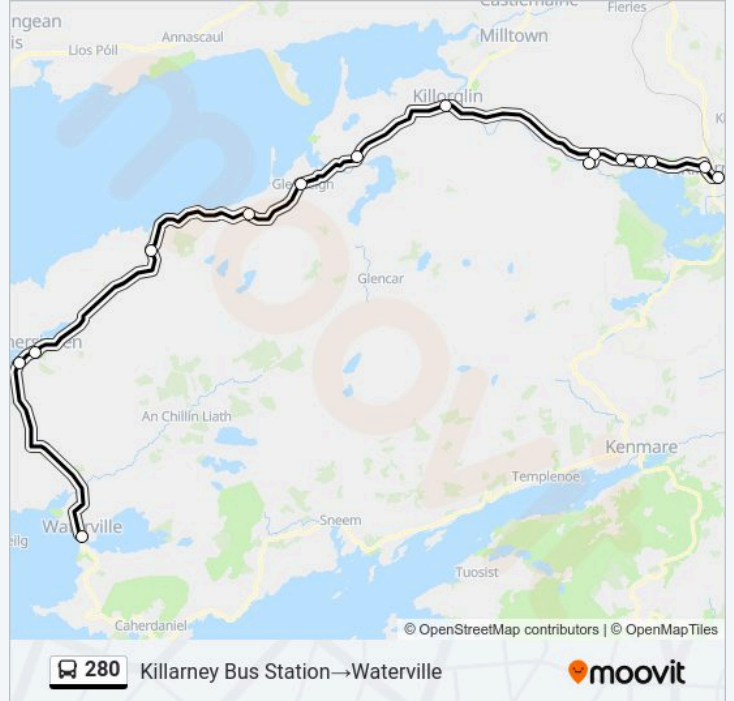

Sunday	08:00 - 17:30
Monday	08:00 - 17:30
Tuesday	08:00 - 17:30
Wednesday	08:00 - 17:30
Thursday	08:00 - 17:30
Friday	08:00 - 17:30
Saturday	08:00 - 17:30

280 bus Info

Direction: Killarney Bus Station → Waterville

Stops: 15

Trip Duration: 112 min

Line Summary:

Direction: Killorglin→Waterville

8 stops

[VIEW LINE SCHEDULE](#)

- Killorglin
- Kerry Bog Village
- Glenbeigh
- Coolnaharragill
- Kells
- Cahersiveen
- Coláiste Na Sceilge
- Waterville