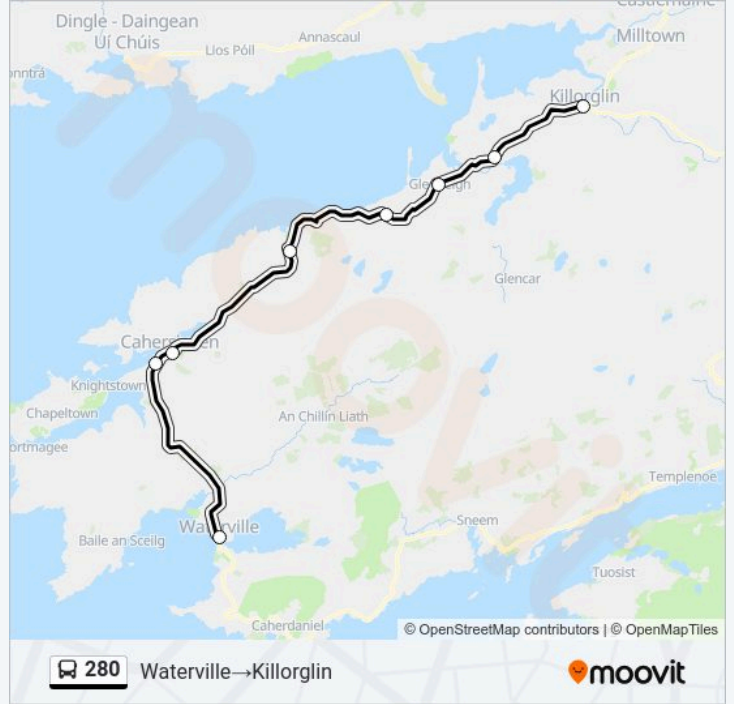

280 bus Info

Direction: Waterville→Killarney Bus Station

Stops: 15

Trip Duration: 120 min

Line Summary:

Direction: Waterville→Killorglin

8 stops

[VIEW LINE SCHEDULE](#)

- Waterville
- Coláiste Na Sceilge
- Cahersiveen
- Kells
- Coolnaharragill
- Glenbeigh
- Kerry Bog Village
- Killorglin

280 bus Time Schedule

Waterville→Killorglin Route Timetable:

Sunday	06:45 - 17:30
Monday	06:45 - 17:30
Tuesday	06:45 - 17:30
Wednesday	06:45 - 17:30
Thursday	06:45 - 17:30
Friday	06:45 - 17:30
Saturday	06:45 - 17:30

280 bus Info

Direction: Waterville→Killorglin

Stops: 8

Trip Duration: 72 min

Line Summary:

280 bus time schedules and route maps are available in an offline PDF at moovitapp.com. Use the Moovit App to see live bus times, train schedule or subway schedule, and step-by-step directions for all public transit in Ireland.