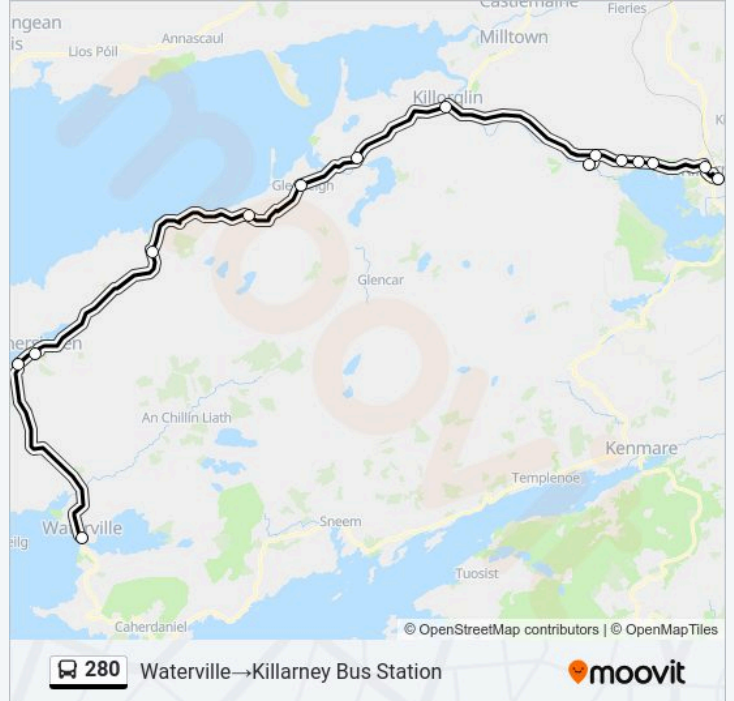

280 bus Time Schedule

Waterville→Killarney Bus Station Route Timetable:

Sunday	10:20 - 20:45
Monday	10:20 - 20:45
Tuesday	10:20 - 20:45
Wednesday	10:20 - 20:45
Thursday	10:20 - 20:45
Friday	10:20 - 20:45
Saturday	10:20 - 20:45

280 bus Info

Direction: Waterville→Killarney Bus Station

Stops: 15

Trip Duration: 120 min

Line Summary:

Direction: Waterville→Killorglin

8 stops

[VIEW LINE SCHEDULE](#)