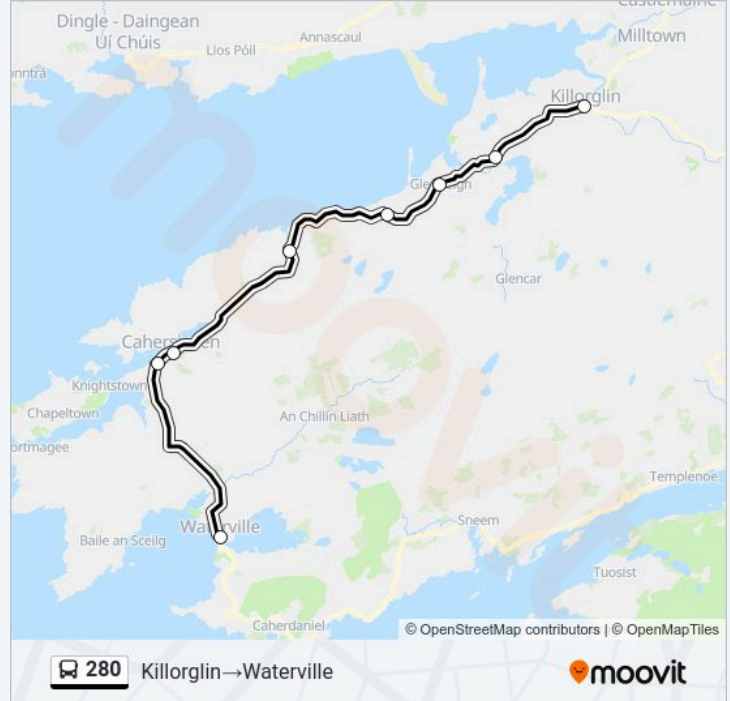

Stops: 15

Trip Duration: 112 min

Line Summary:

Direction: Killorglin→Waterville

8 stops

[VIEW LINE SCHEDULE](#)

- Killorglin
- Kerry Bog Village
- Glenbeigh
- Coolnaharragill
- Kells
- Cahersiveen
- Coláiste Na Sceilge
- Waterville

280 bus Time Schedule

Killorglin→Waterville Route Timetable:

Sunday	08:05 - 19:15
Monday	08:05 - 19:15
Tuesday	08:05 - 19:15
Wednesday	08:05 - 19:15
Thursday	08:05 - 19:15
Friday	08:05 - 19:15
Saturday	08:05 - 19:15

280 bus Info

Direction: Killorglin→Waterville

Stops: 8

Trip Duration: 73 min

Line Summary:

Direction: Waterville→Killarney Bus Station

15 stops

[VIEW LINE SCHEDULE](#)