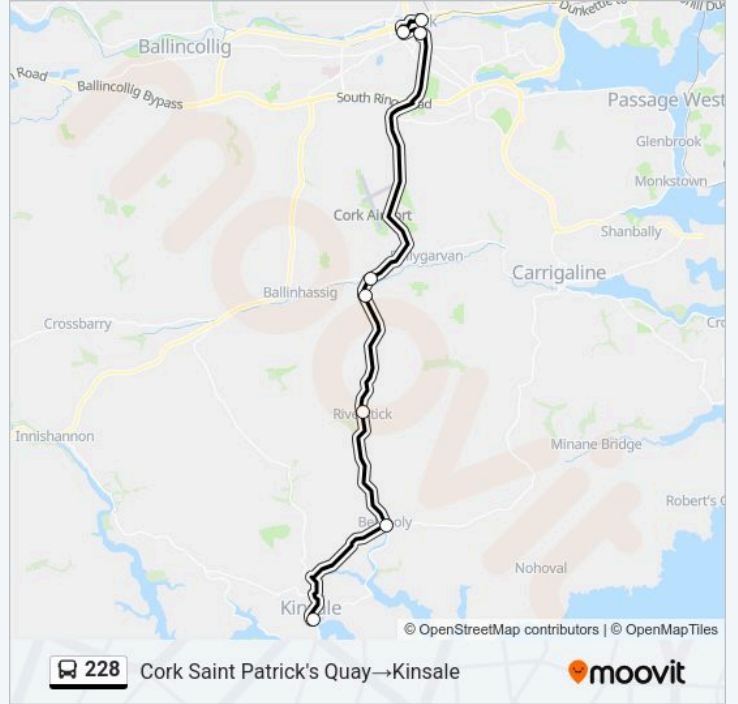

228 Line

Kinsale→Cork Saint Patrick's Quay

Get The App

The 228 bus line (Kinsale→Cork Saint Patrick's Quay) has 2 routes. For regular weekdays, their operation hours are:
(1) Kinsale→Cork Saint Patrick's Quay: 06:30-23:30(2) Cork Saint Patrick's Quay→Kinsale: 06:30-23:30
Use the Moovit App to find the closest 228 bus station near you and find out when is the next 228 bus arriving.

Direction: Cork Saint Patrick's Quay→Kinsale

8 stops

[VIEW LINE SCHEDULE](#)

- Cork Saint Patrick's Quay
- Grand Parade
- City Hall
- Fivemilebridge
- Ballinabearna Cross
- Riverstick
- Belgooly
- Kinsale

228 bus Time Schedule

Cork Saint Patrick's Quay→Kinsale Route Timetable:

Monday	06:30-23:30
Tuesday	06:30-23:30
Wednesday	06:30-23:30
Thursday	06:30-23:30
Friday	06:30-23:30
Saturday	07:30-00:30
Sunday	07:30-00:30

228 bus Info

Direction: Cork Saint Patrick's Quay→Kinsale

Stops: 8

Trip Duration: 45 min

Line Summary:

228 bus time schedules and route maps are available in an offline PDF at moovitapp.com. Use the Moovit App to see live bus times, train schedule or subway schedule, and step-by-step directions for all public transit in Ireland.