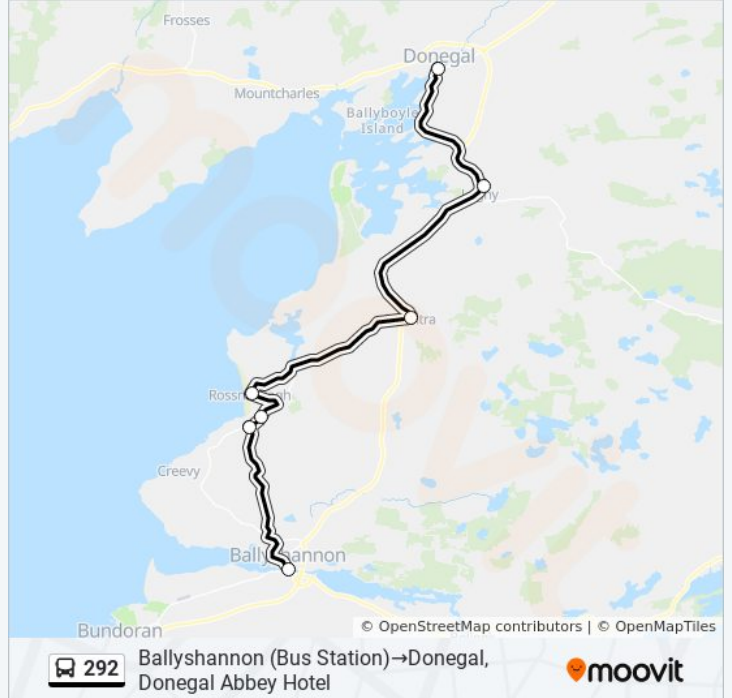

Direction: Ballyshannon→Donegal Town Centre

7 stops

[VIEW LINE SCHEDULE](#)

Ballyshannon

Finnegans Shop

Rossnowlagh Friary

Rossnowlagh

Ballintra

Laghey

Donegal Town Centre

292 bus Time Schedule

Ballyshannon→Donegal Town Centre Route

Timetable:

Sunday	11:00 AM - 6:45 PM
Monday	8:50 AM - 6:45 PM
Tuesday	8:50 AM - 6:45 PM
Wednesday	8:50 AM - 6:45 PM
Thursday	8:50 AM - 6:45 PM
Friday	8:50 AM - 6:45 PM
Saturday	8:50 AM - 6:45 PM

292 bus Info

Direction: Ballyshannon→Donegal Town Centre

Stops: 7

Trip Duration: 40 min

Line Summary:

Direction: Donegal Town Centre→Ballyshannon

7 stops

[VIEW LINE SCHEDULE](#)

Donegal Town Centre→Ballyshannon Route

Timetable:

Sunday	10:15 AM - 6:00 PM
Monday	7:45 AM - 6:00 PM
Tuesday	7:45 AM - 6:00 PM
Wednesday	7:45 AM - 6:00 PM
Thursday	7:45 AM - 6:00 PM
Friday	7:45 AM - 6:00 PM
Saturday	7:45 AM - 6:00 PM