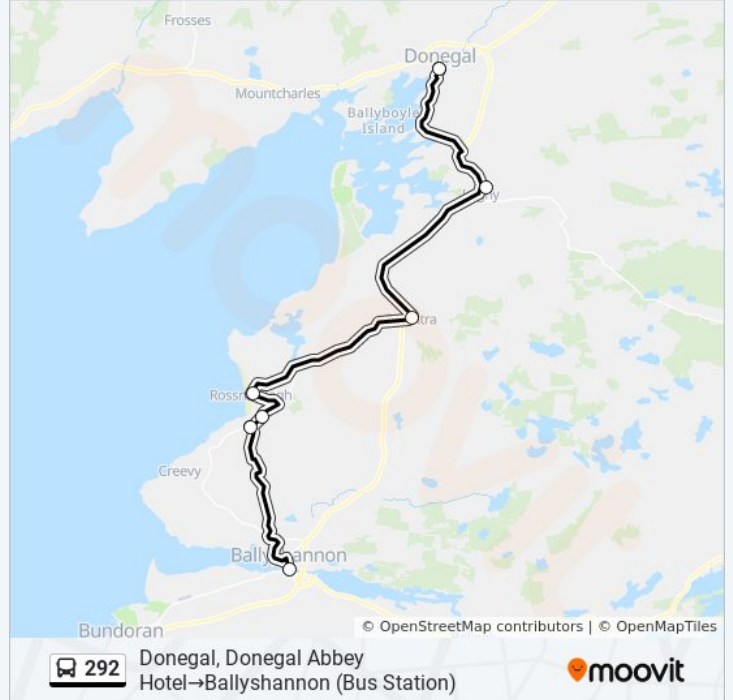

Donegal Town Centre→Ballyshannon Route

Timetable:

Sunday	10:15 AM - 6:00 PM
Monday	7:45 AM - 6:00 PM
Tuesday	7:45 AM - 6:00 PM
Wednesday	7:45 AM - 6:00 PM
Thursday	7:45 AM - 6:00 PM
Friday	7:45 AM - 6:00 PM
Saturday	7:45 AM - 6:00 PM

292 bus Info

Direction: Donegal Town Centre→Ballyshannon

Stops: 7

Trip Duration: 40 min

Line Summary:

292 bus time schedules and route maps are available in an offline PDF at moovitapp.com. Use the [Moovit App](#) to see live bus times, train schedule or subway schedule, and step-by-step directions for all public transit in Ireland.