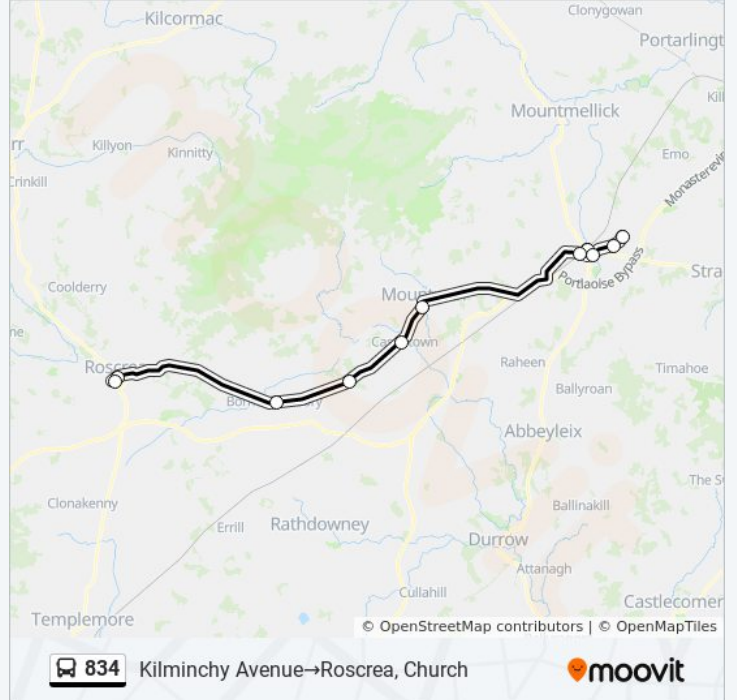

834 bus Time Schedule

Abbey Street→Kilminchy Avenue Route Timetable:

Sunday	8:30 AM - 4:30 PM
Monday	7:45 AM - 9:15 PM
Tuesday	7:45 AM - 9:15 PM
Wednesday	7:45 AM - 9:15 PM
Thursday	7:45 AM - 11:55 PM
Friday	7:45 AM - 11:55 PM
Saturday	7:45 AM - 11:55 PM

834 bus Info

Direction: Abbey Street→Kilminchy Avenue

Stops: 11

Trip Duration: 65 min

Line Summary:

Direction: Kilminchy Avenue→Abbey Street

11 stops

[VIEW LINE SCHEDULE](#)

Kilminchy Avenue→Abbey Street Route Timetable:

Sunday	10:30 AM - 7:20 PM
Monday	6:40 AM - 8:20 PM
Tuesday	6:40 AM - 8:20 PM
Wednesday	6:40 AM - 8:20 PM
Thursday	6:40 AM - 11:00 PM
Friday	6:40 AM - 11:00 PM
Saturday	6:40 AM - 11:00 PM

834 bus Info

Direction: Kilminchy Avenue→Abbey Street

Stops: 11

Trip Duration: 65 min

Line Summary:

834 bus time schedules and route maps are available in an offline PDF at moovitapp.com. Use the [Moovit App](#) to see live bus times, train schedule or subway schedule, and step-by-step directions for all public transit in Ireland.