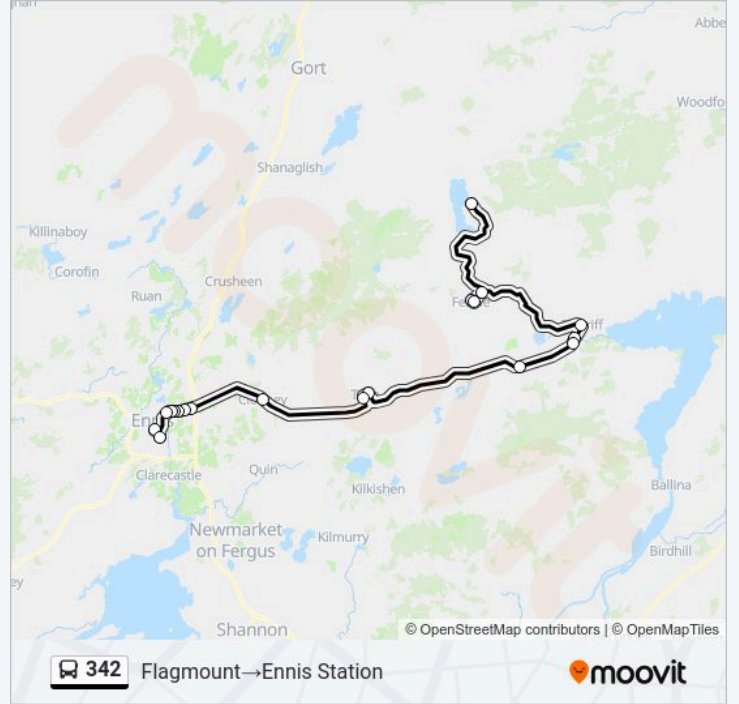

342 bus Info

Direction: Flagmount → Ennis Station

Stops: 19

Trip Duration: 104 min

Line Summary:

Ennis Station

342 bus time schedules and route maps are available in an offline PDF at moovitapp.com. Use the Moovit App to see live bus times, train schedule or subway schedule, and step-by-step directions for all public transit in Ireland.

© 2024 Moovit - All Rights Reserved